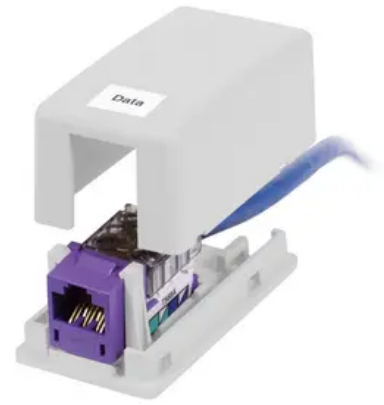

# HUBBELL Premise Wiring

## Housing, Surface Mount, 1-Port, White

By Hubbell Premise Wiring  
Catalog # ISB1W

Housing, Surface Mount, 1-Port, White.

### Features

- Surface Mounting
- Accepts Standard Jacks, Fiber and AV Connections
- Mount to Multiple Surfaces: Electrical Boxes, Raceway, Desktops, Modular Furniture

### Dimensions

Cubic Capacity	3.34152 cu.in
Depth	1.08
Height	1.3 in
Width	2.38 in