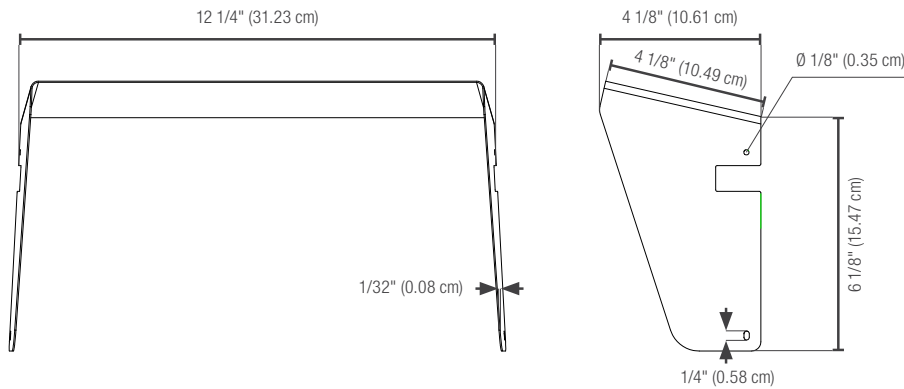

Project: _____ Type: _____

Drawn by: _____ Catalogue #: _____ Date: _____

Individual Spec Sheet

BLACK GLARESHIELD WPS GEN 5

ORDERING INFORMATION

Order code: 69917
Model number: BLACK GLARESHIELD WPS-L GEN5
UPC: 069549031371
Case quantity: 20

PHYSICAL DATA

Material: Aluminum
Weight (lbs): 1.54

COMPATIBLE WITH

69912	WPS-PS40B-Q-3C-BK
69913	WPS-PS100B-Q-3C-BK
69914	WPS-NS120B-Q-3C-BK

DIMENSIONS

**quick
ship**

Qty	Description	Price

I accept the specifications of the luminaire configuration mentioned above.