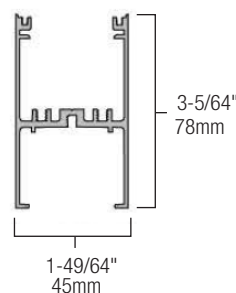

Ordering Guide	
Length	Finish
A-BEAM122	
2 : 2-feet	WH : White
4 : 4-feet	BK : Black
6 : 6-feet	
8 : 8-feet	
12 : 12-feet	

Highlighted option denotes quick ship.

POWERGEAR
H-CHANNEL

COMMERCIAL

FEATURES

- 12 ft spacing between suspension points
- Integrate track into store fixtures in retail environment

TRACK LENGTHS

Field Cuttable

FINISH

MOUNTING

Ordering Guide

Length	Finish
PRO-H00	
04 : 4'	WH : White
06 : 6'	BK : Black
08 : 8'	
12 : 12'	

PRECISIONPRO TRIMLESS MADE EASY

A-Line and Powergear track can be trimless with the use of PrecisionPro pre-formed recessed drywall channel. PrecisionPro installs like any other drywall and then the track simply surface mounts into the channel and corner pieces, avoiding the headaches of traditional recessed track systems. PrecisionPro comes standard with a wood backing, or upgrade to a steel backing for added support. Upon order 2 pieces are packed together to ensure the drywall ships safely to the job site.