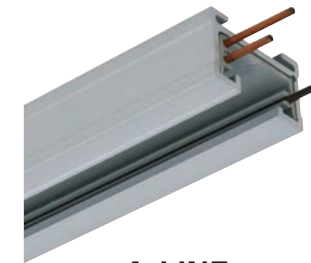

A-LINE

Residential / Commercial

Single / 2 Circuit 120V

TRACK LENGTHS

Field Cuttable