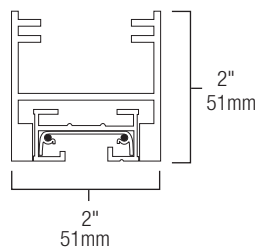

Ordering Guide	
Length	Finish
A-BEAM122	
2 : 2-feet	WH : White
4 : 4-feet	BK : Black
6 : 6-feet	
8 : 8-feet	
12 : 12-feet	

Highlighted option denotes quick ship.

POWERGEAR
H-CHANNEL

COMMERCIAL

FEATURES

- 12 ft spacing between suspension points
- Integrate track into store fixtures in retail environment