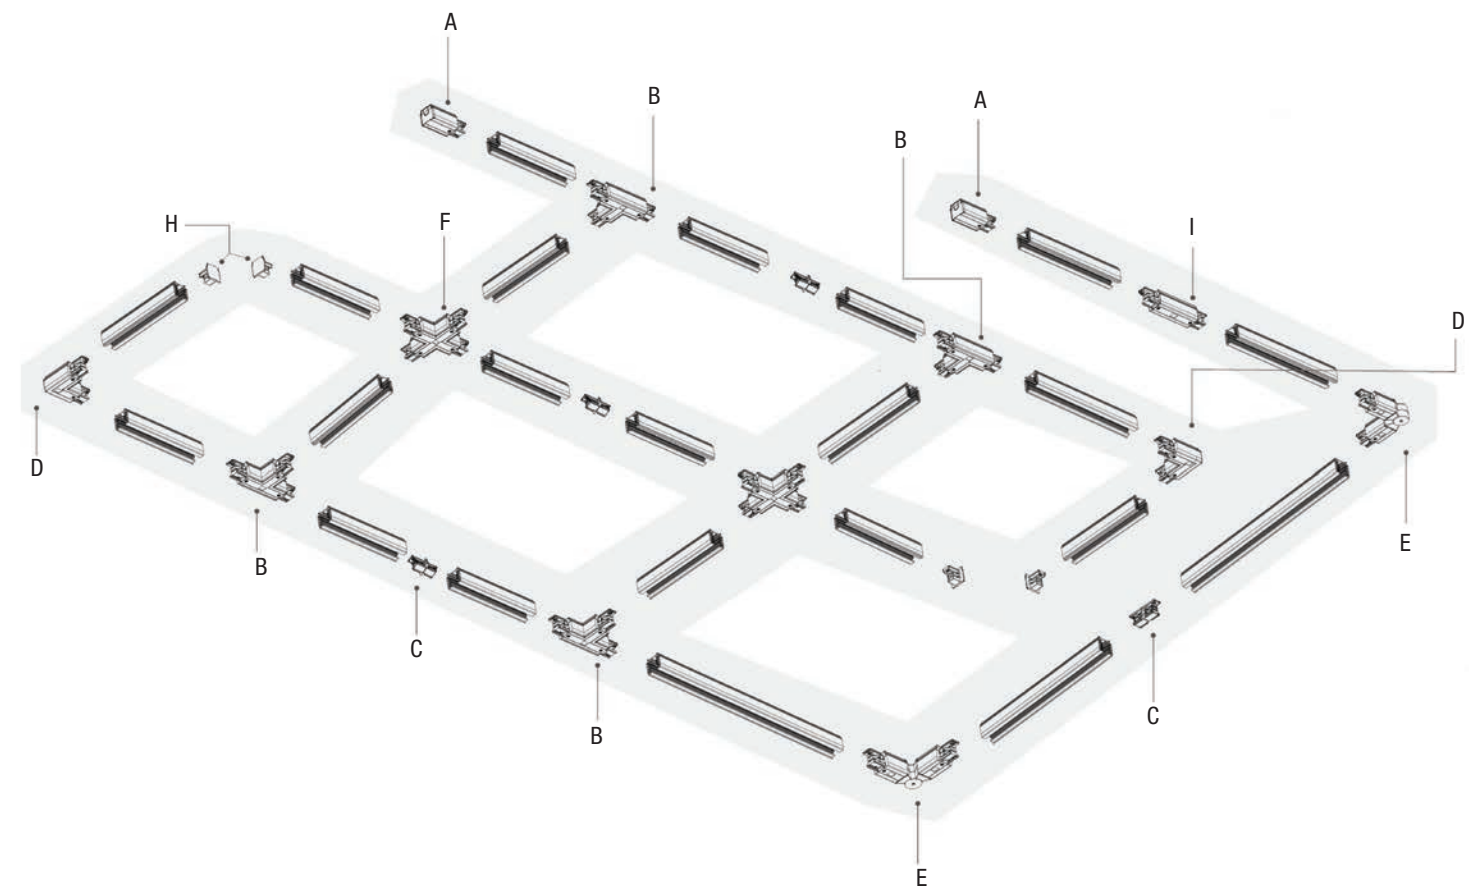

Ordering Guide	
Length	Finish
A-BEAM122	
2 : 2-feet	WH : White
4 : 4-feet	BK : Black
6 : 6-feet	
8 : 8-feet	
12 : 12-feet	

Highlighted option denotes quick ship.

POWERGEAR
H-CHANNEL

COMMERCIAL

FEATURES

- 12 ft spacing between suspension points
- Integrate track into store fixtures in retail environment

3. Install track as surface mount

A-Line's PrecisionPro drywall program is the only solution to have trimless, **fire-rated** track!

TRACK SYSTEMS

GUIDE

- A-line 1-Circuit ● Powergear 2-Circuit / 2 Neutral
- A-line 2-Circuit ● Powergear 3-Circuit / 1 Neutral

	Description	Liteline	A-Line	Powergear
A	Live-end Connector	LE6110	ATKP09 ATKP09-2C	PRO-2431(L/R)* PRO-0431(L/R)*
	Live End Conduit Feed	CA6106	ATKP06 ATKP06-2C	
B	"T" Connector	TC6103	ATKP03 ATKC03-2C	PRO-2436(L/R)(1/2)* PRO-0436(L/R)(1/2)*
C	Middle Connector	IC6101	ATKC01 ATKC01-2C	PRO-2433 PRO-0433 PRO-0433(A)* PRO-0433(A)*
D	"L" Connector	LC6102	ATKP02 ATKC02-2C	PRO-2435(L/R)* PRO-0435(L/R)* PRO-M435 PRO-M435
E	Flexible "L" Connector	FC6105	ATKC05	PRO-2439 PRO-0439
F	"X" Connector	XC6104	ATKP04-2C	PRO-2437 PRO-0437
H	End Cap	TK6000-END	ATK0-ENDCAP-1C ATK0-ENDCAP-2C	PRO-2432 PRO-0432
I	Center Feed	FC6108	ATKP08 ATKP02 ATKC02-2C	PRO-2434 PRO-0434
	Wired End	WE6110	ATKP10	
	Live End With Canopy	LE611	ATKP11 ATKP11-2C	
	Live End With Canopy For T-Bar		ATKP12-2C	
	Monopoint		ATKP109	
	Hollow Stem Suspension Rod	LL-ATKXW	ATKXW	
	Stem Rod Kit With Hollow Rod	TDR62	A-TDR62	
	Track Hook / Track Receptacle		ATKA320/ ATKA321	

TRACK SYSTEM DIAGRAM

A-LINE CURRENT LIMITERS

-  **ATKPCL-06-1C**
Single circuit live end narrow current limiter
-  **ATKPCL-09-1C**
ATKPCL-09-2C
Single/two circuit dual live end canopy with current limiter
-  **ATKPCL-11-1C**
ATKPCL-11-2C
Single/two circuit live end canopy current limiter
-  **ATKP11T-2C**
Two circuit live end power feed with canopy cover for t-bar