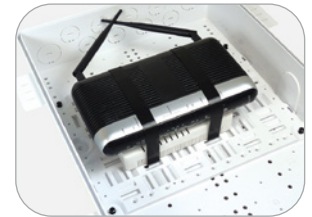

P3000 Model Shown

Universal Mount