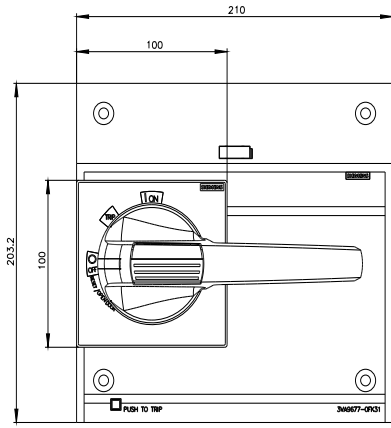

last modified:

8/10/2024