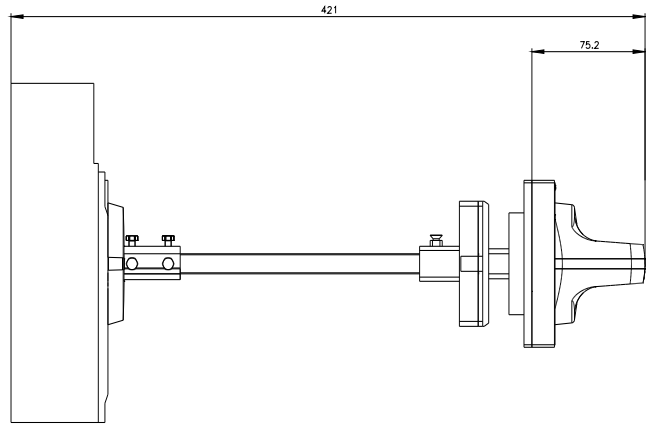

last modified:

8/10/2024