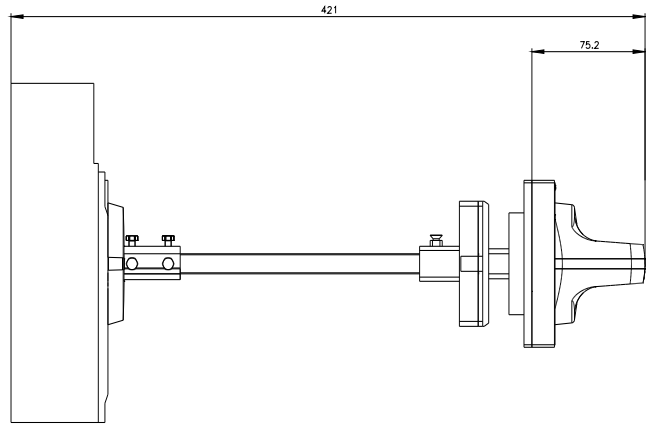

---

last modified:

8/10/2024