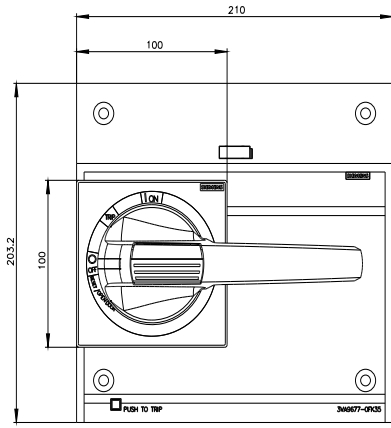

---

last modified:

8/10/2024