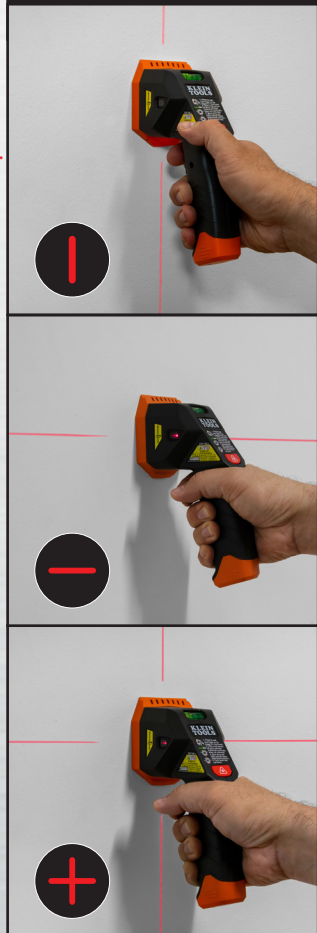

STUD FINDERS

Precise and accurate stud detection

**UP TO 1.5" AUTO
DEPTH SCAN**

**ELECTRONIC STUD FINDER
WITH CROSS-LINE LASERS
(ESF150LL)**

**ELECTRONIC STUD FINDER
(ESF150)**

**POWERFUL
RARE-EARTH MAGNET**

**MAGNETIC STUD FINDER
(MSF100)**

ELECTRONIC STUD FINDERS

The Electronic Stud Finder comes in two models: one with a cross-line laser feature and one without. Both detect wood and metal studs with auto deep scan up to 1-1/2", featuring bright LEDs and mutable alerts to indicate full stud width. An ergonomic grip, HOLD mode, and protective felt pads make it user-friendly, while the rugged design withstands drops up to 6.6'. Calibrate prior to use.

Bright LEDs and audible alerts provide clear stud identification

Indents for easy markings and felt pads protect walls

Ergonomically designed with a handheld grip

ESF100

ESF150LL

Use lasers independently or together (Cat. No. ESF150LL)

For Professionals
SINCE 1857™

See our complete line of Stud Finders
www.kleintools.com

© 2024 Klein Tools, Inc.
Lincolnshire, IL 60069
Rev. 11/24 A

MAGNETIC STUD FINDER

The Compact Magnetic Stud Finder detects metal studs and fasteners within wooden studs, using a powerful Rare-Earth magnet for fast, accurate stud location. It includes felt pads to safeguard drywall and plaster walls. Use multiple stud finders as reference points while working. Withstands drops up to 9.9'.