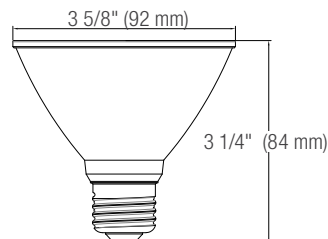

Project: _____ Type: _____

Drawn by: _____ Catalogue #: _____ Date: _____

Individual Spec Sheet

LED REFLECTORS CHOICE SERIES

PAR30SN

ORDERING INFORMATION

Order Code: 69219
Model Number: P30S/S2/8W/27K/40/CHOICE/STD
UPC: 069549025509
Case Quantity: 6

PHYSICAL DATA

Shape: PAR30SN
Base: E26
Heat Sink Color: White

PERFORMANCE DATA

Watts (W): 8
Volts (VAC): 120
Colour Temperature (K)¹: 2 700
Lumen Output (lm)²: 887
Efficacy (lm/W): 111
CRI: 90
Life L70 (h)³: 25 000
Dimming: Phase cut
Beam Angle (°): 40
CBCP: 1 624
Power Factor: 0.80
Frequency (Hz): 60
Operating Temp. Range: - 20 °C to 40 °C / - 4 °F to 104 °F

¹ Typical colour temperature range: +/- 5 %.
² Lumen values are derived from photometric testing. Initial lumens range: +/- 10 %.
³ Life hours are derived from IESNA LM-80 testing report and projected per IESNA TM-21 extrapolations.

COMPATIBLE DIMMERS¹

Brand	Model
LUTRON	PD-5NE, DVCL-153P, CTCL-153P, DVCL-253P, AYCL-253P, DVRP-253-WH, SELV-300P, MACL-153P
COOPER	RRD-6NA-WH, AAL06, SLC03P
LEVITON	IPL06, 6674, DSL06-1ZL, DSM10-1LZ, DDMX1
LEGRAND	RH703PTUTC

DIMENSIONS

6⁶

dimmmable

wet location

enclosed fixture

ICES 005