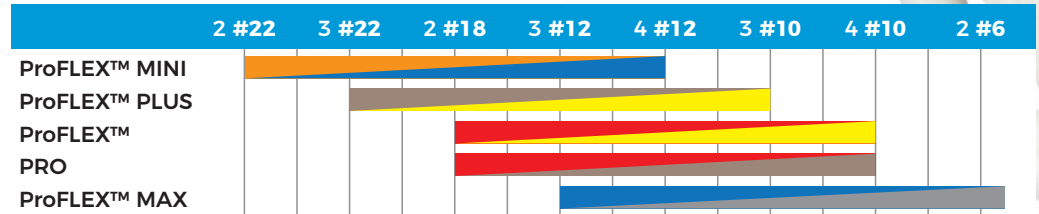

TWISTER® PRO™

WIRE CONNECTORS

WIDEST
WIRE RANGE
IN THE INDUSTRY

IDEAL
electrical™

TWISTER® PRO™

WIRE CONNECTORS

The Twister Pro® and ProFLEX™ family combines the most comfortable wire connector from IDEAL Electrical with the widest wire range of any multi-colored connectors in the industry. These connectors are designed with a live-action spring and high-leverage wings that provide excellent grip and torque. The ProFLEX™ line up is also engineered with a flexible skirt for added protection, providing performance professional electricians can trust.

Features:

- Widest Wire Range of any multi-colored wire connectors in the industry
- Flexible skirt on ProFLEX models provides improved protection and adapts to fit electrical boxes with limited space
- Swept wing design with SureGrip™ overmold offers greater comfort, leverage, and torque for faster connections
- Expanding square-wire spring and polypropylene shell deliver a secure connection every time