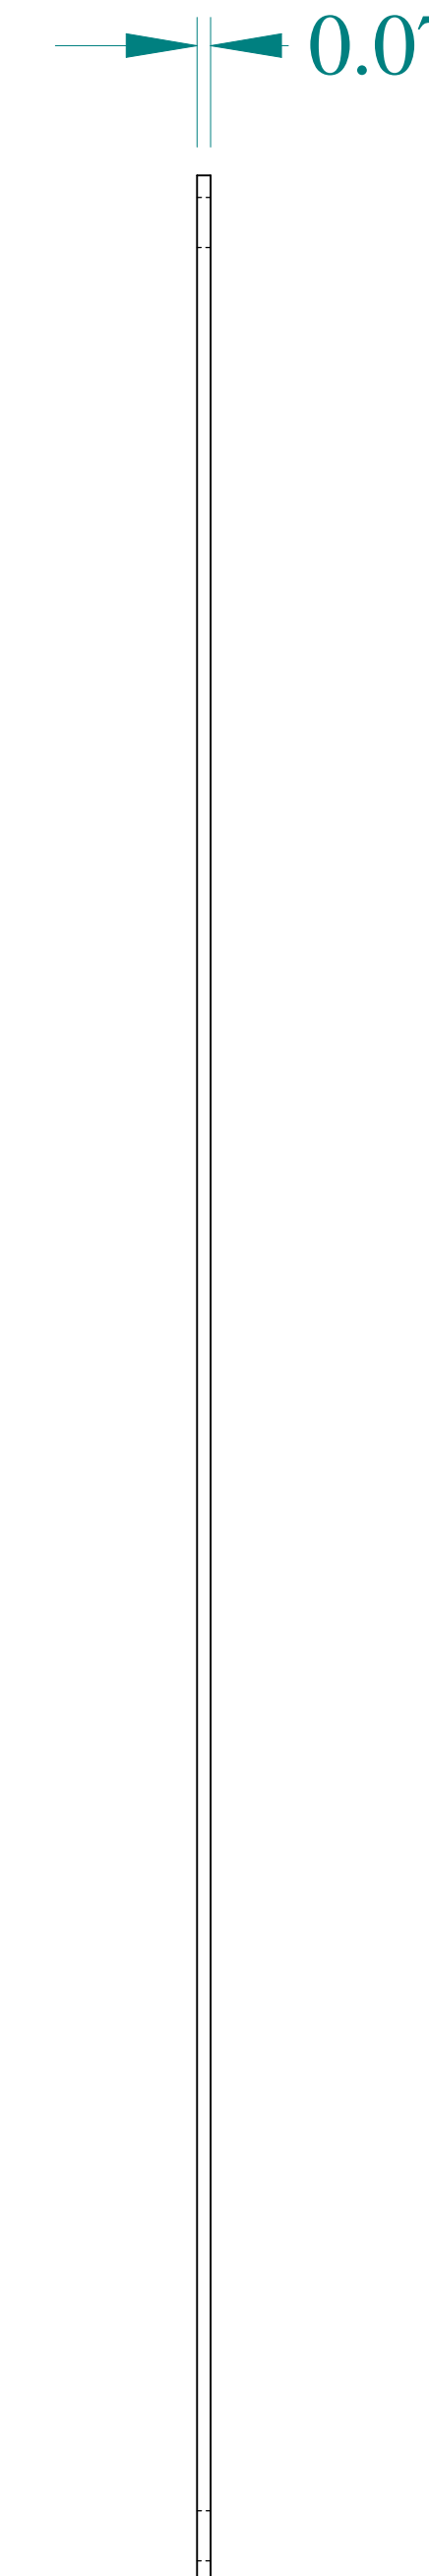

TOP VIEW

ISOMETRIC VIEW

SIDE VIEW

FRONT VIEW

SIDE VIEW

**HAMMOND
MANUFACTURING®**

W www.hammondmfg.com

Data subject to change without notice.

Part # : 14R1311 Date : Jan. 31, 2020

Link:www.hammfg.com/14R1311