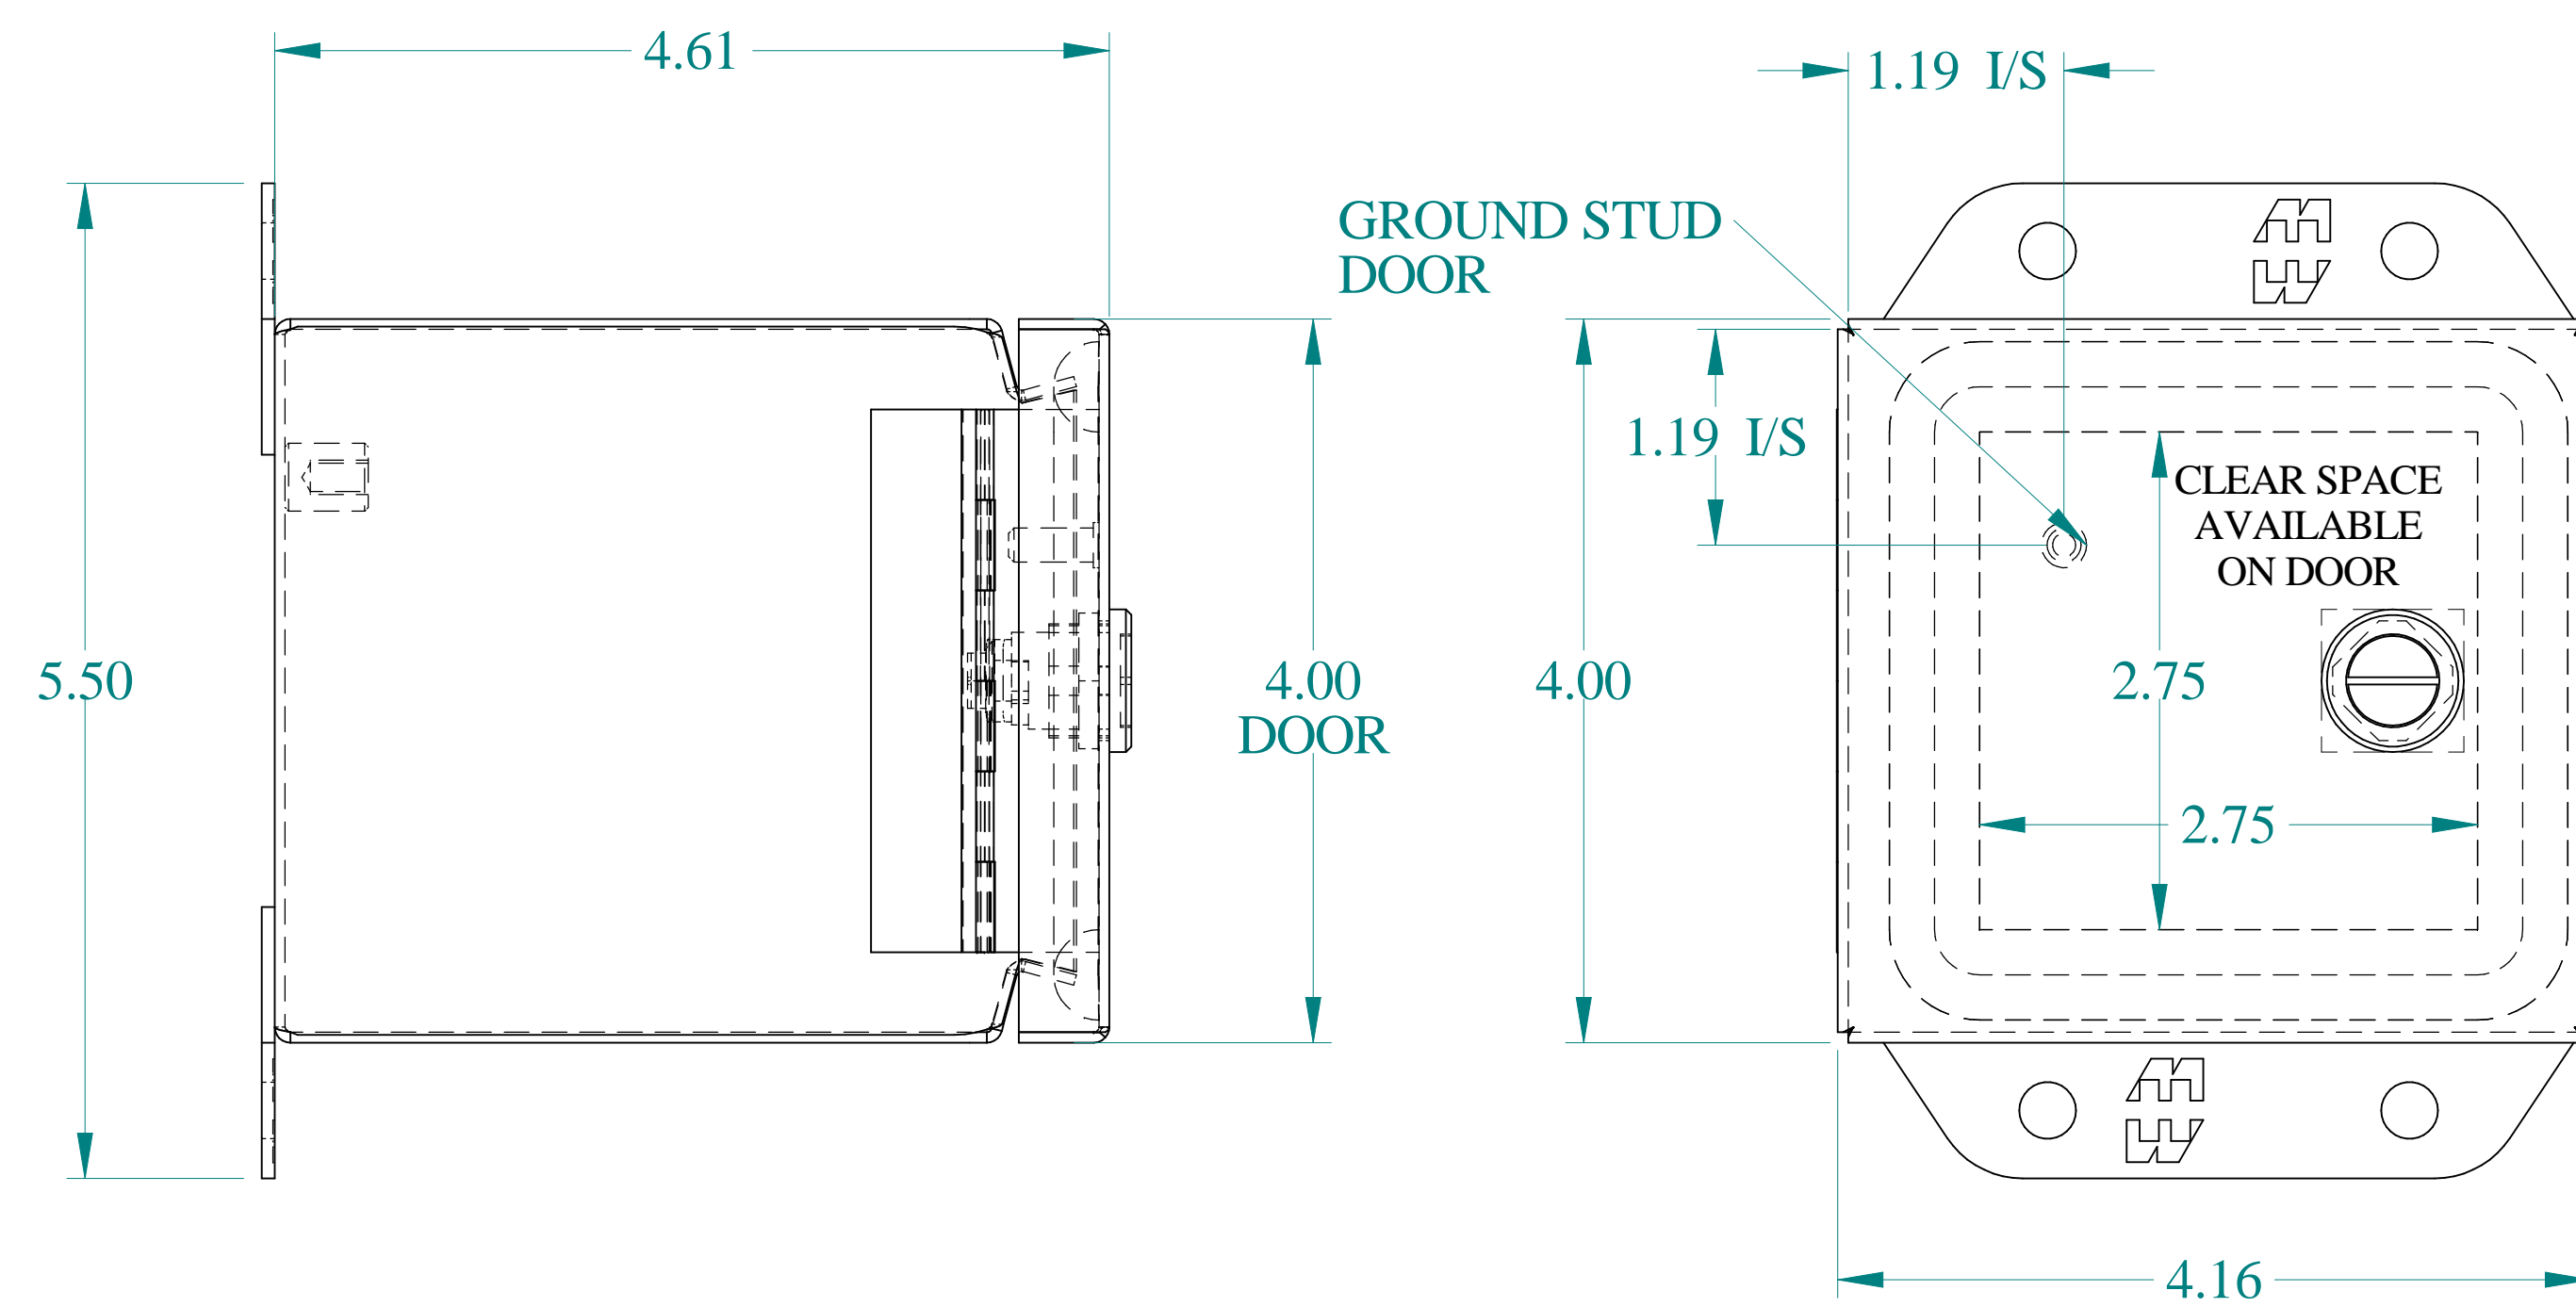

TOP VIEW

ISOMETRIC VIEWS

SIDE VIEW

FRONT VIEW

SIDE VIEW

BACK VIEW

BOTTOM VIEW

Data subject to change without notice.

Part # : EJ444

Date : Oct. 18, 2023

Link: www.hammmfg.com/EJ444