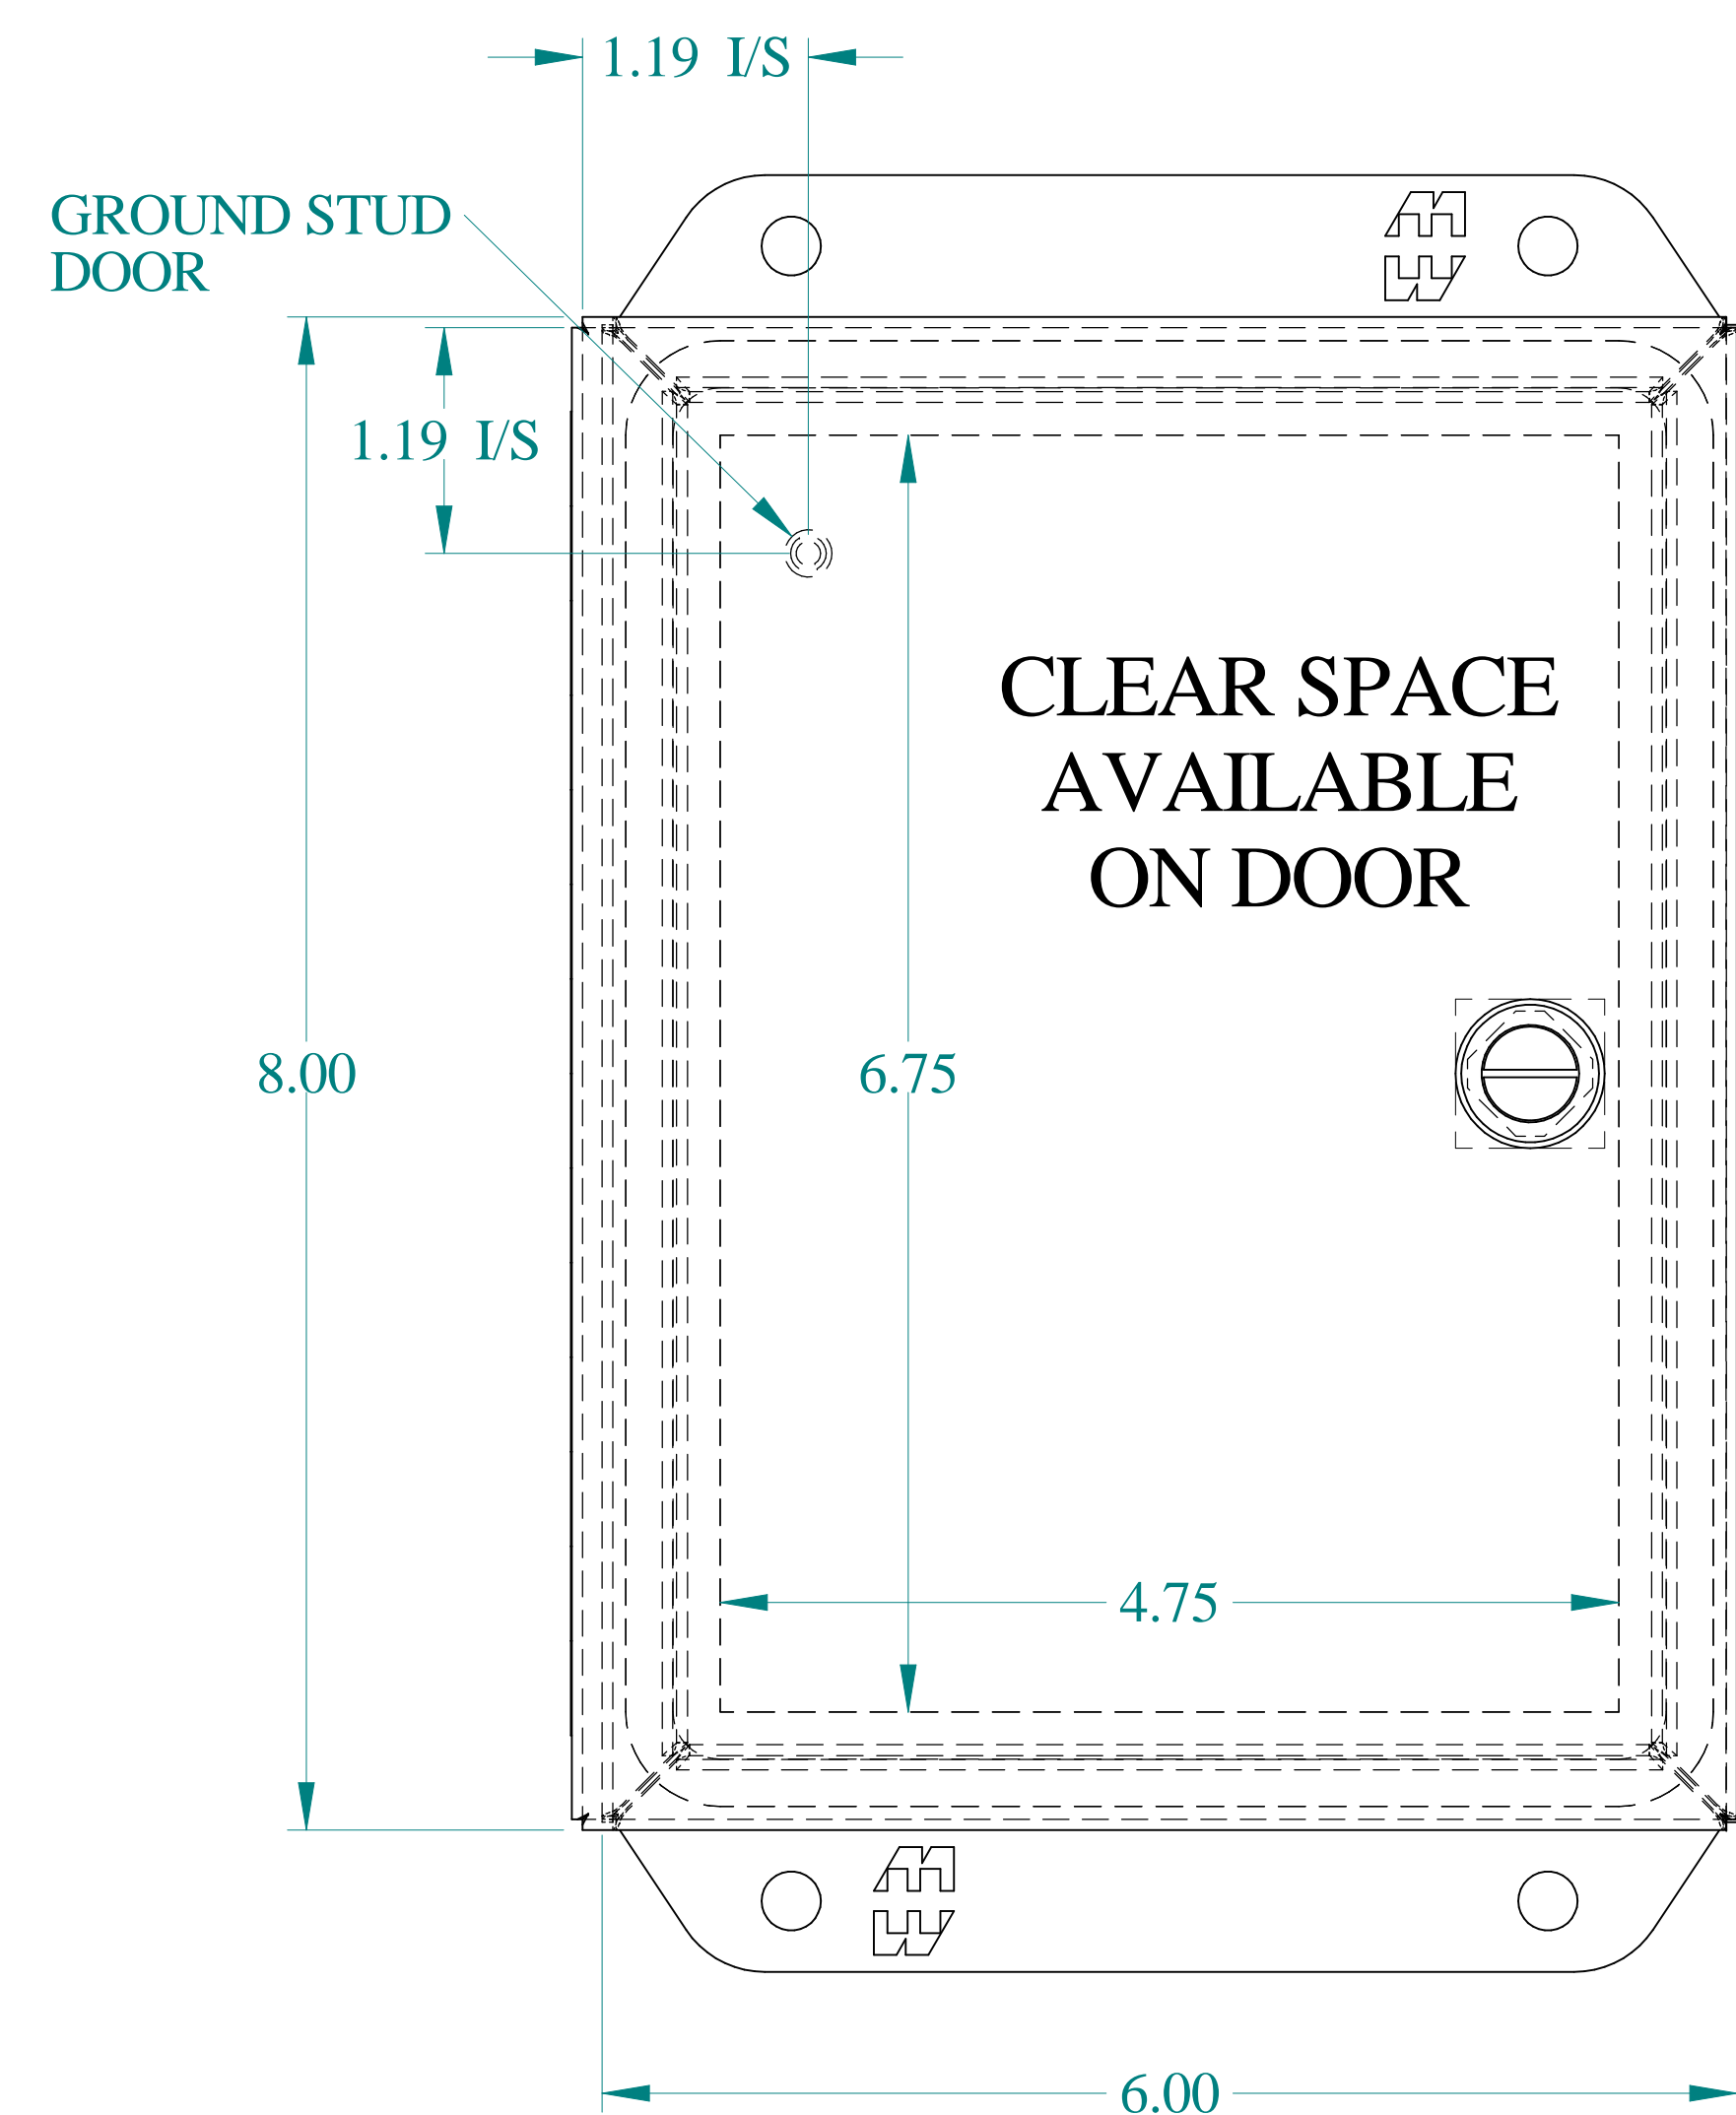

TOP VIEW

ISOMETRIC VIEWS

SIDE VIEW

FRONT VIEW

SIDE VIEW

BOTTOM VIEW

Data subject to change without notice.

Part # : EJ863