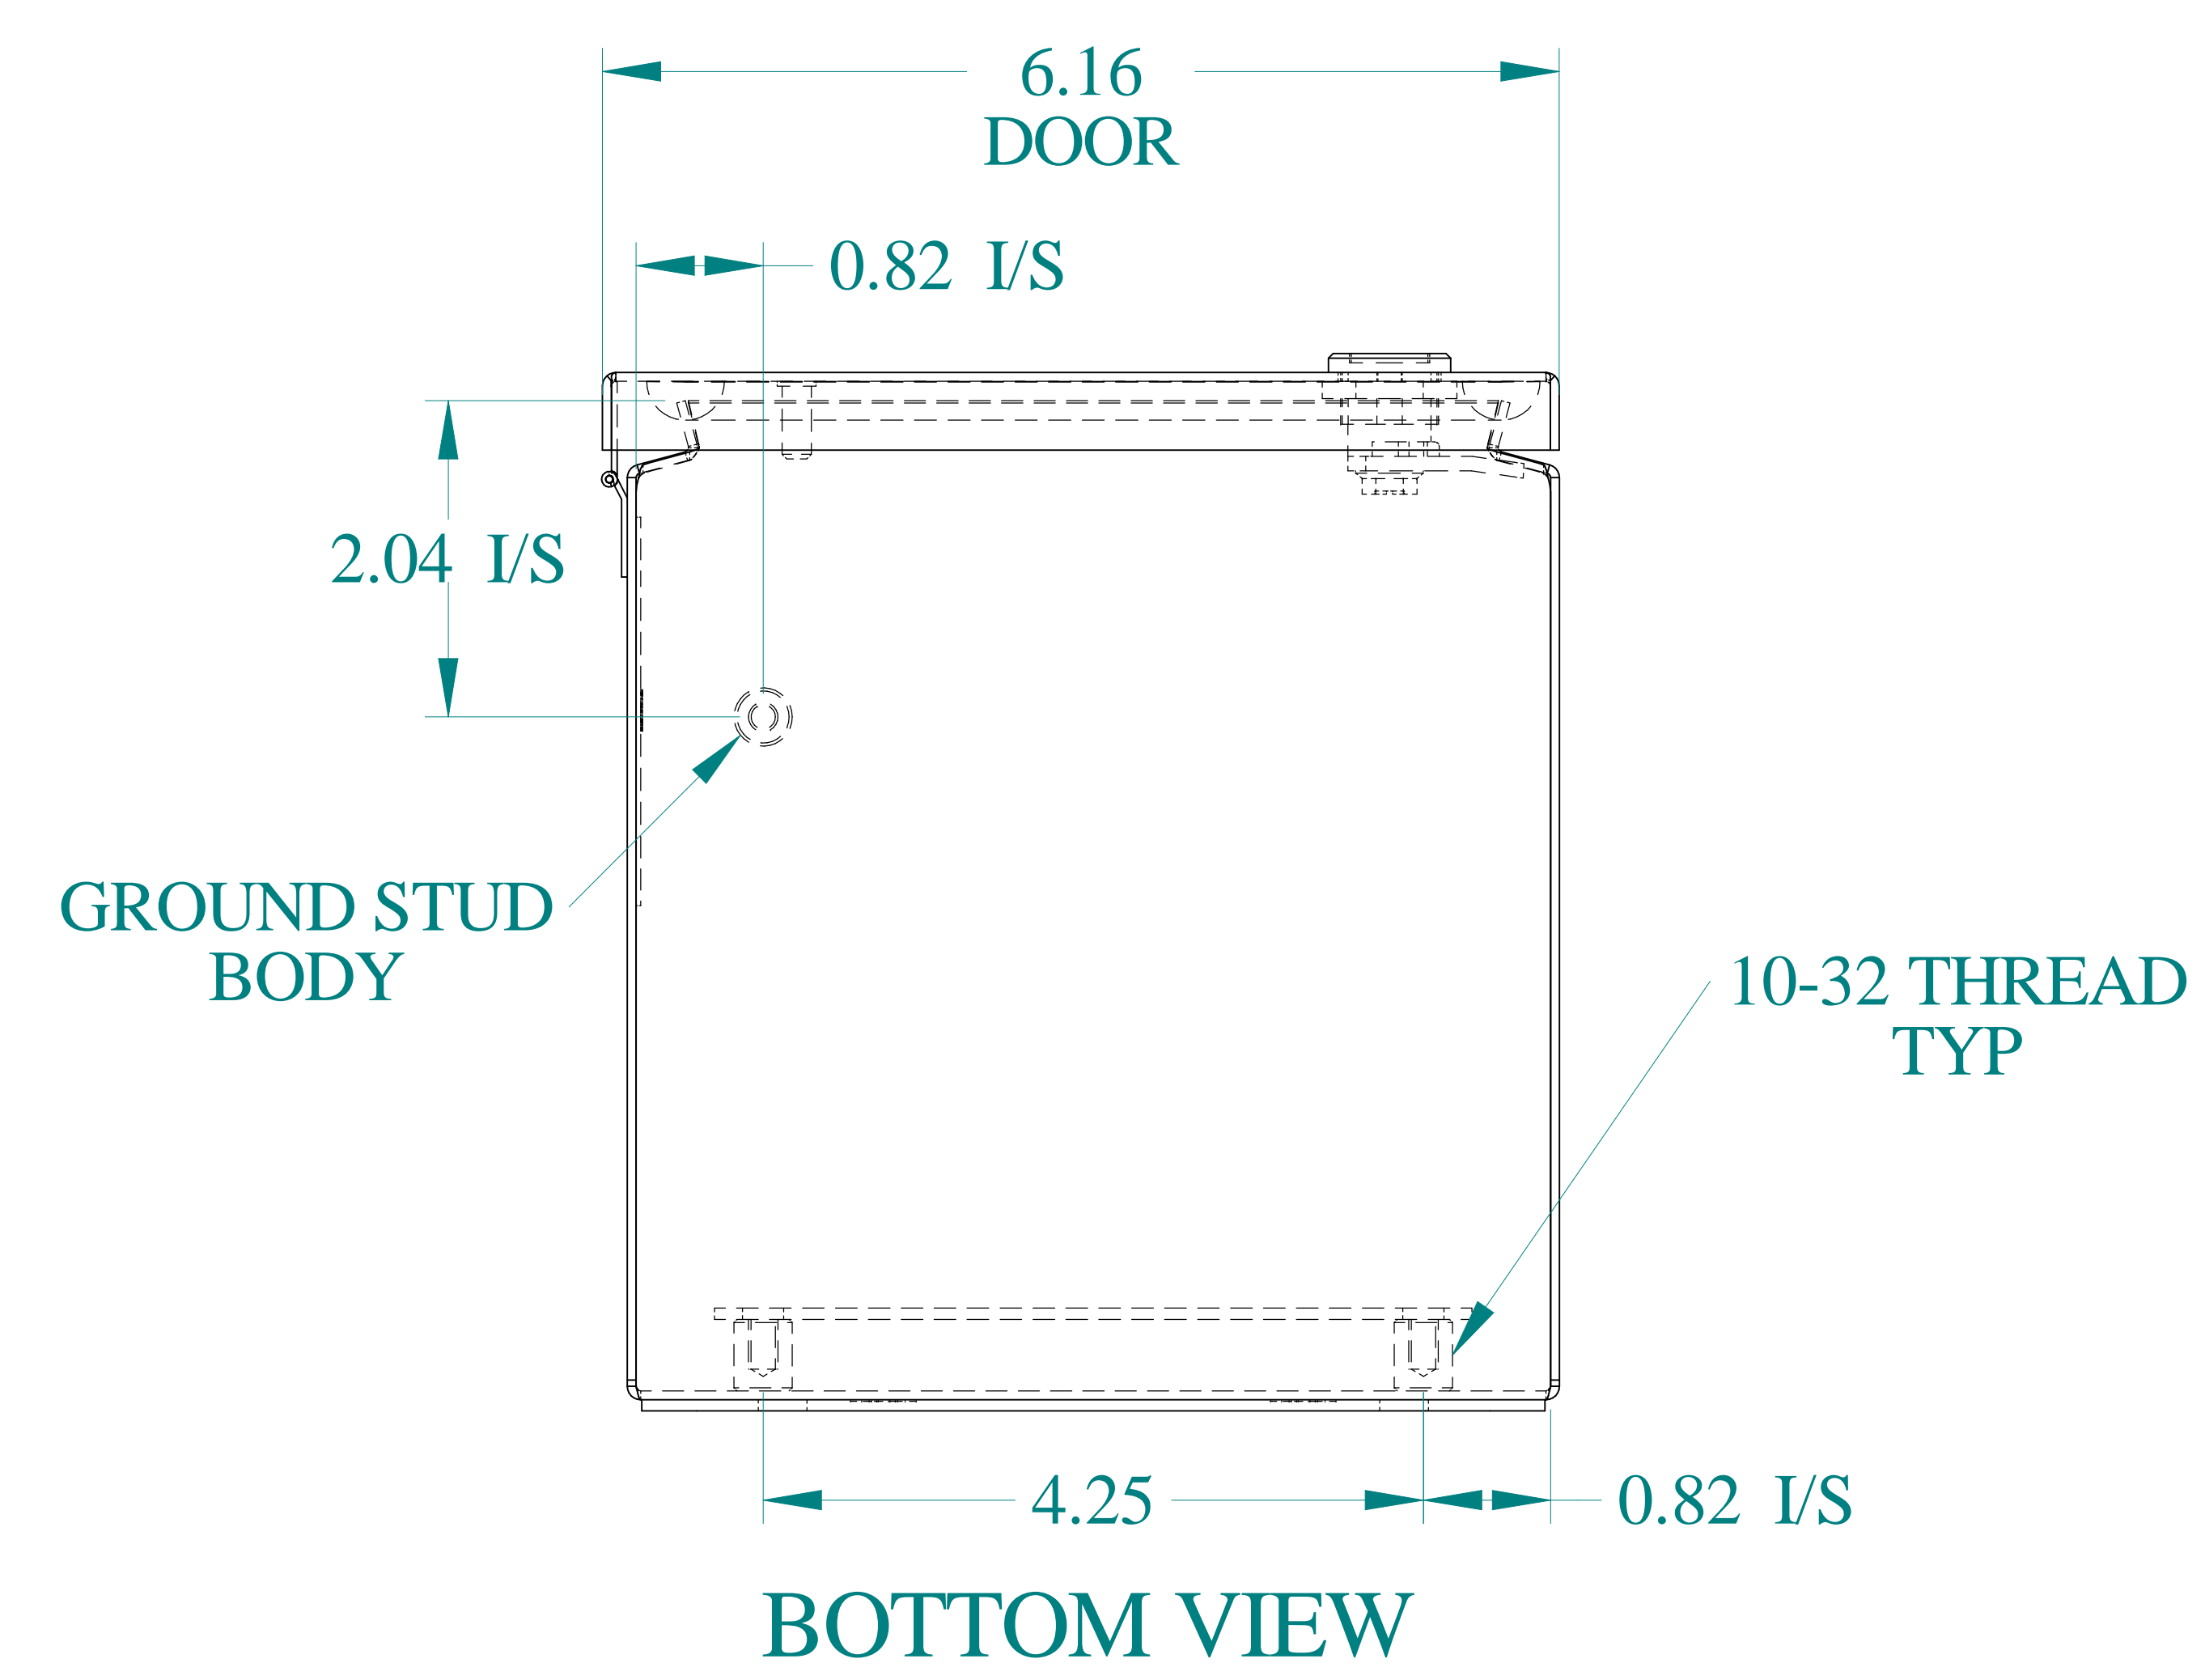

TOP VIEW

ISOMETRIC VIEWS

SIDE VIEW

FRONT VIEW

SIDE VIEW

Data subject to change without notice.

Part # : EJ866

Date : Oct. 18, 2023