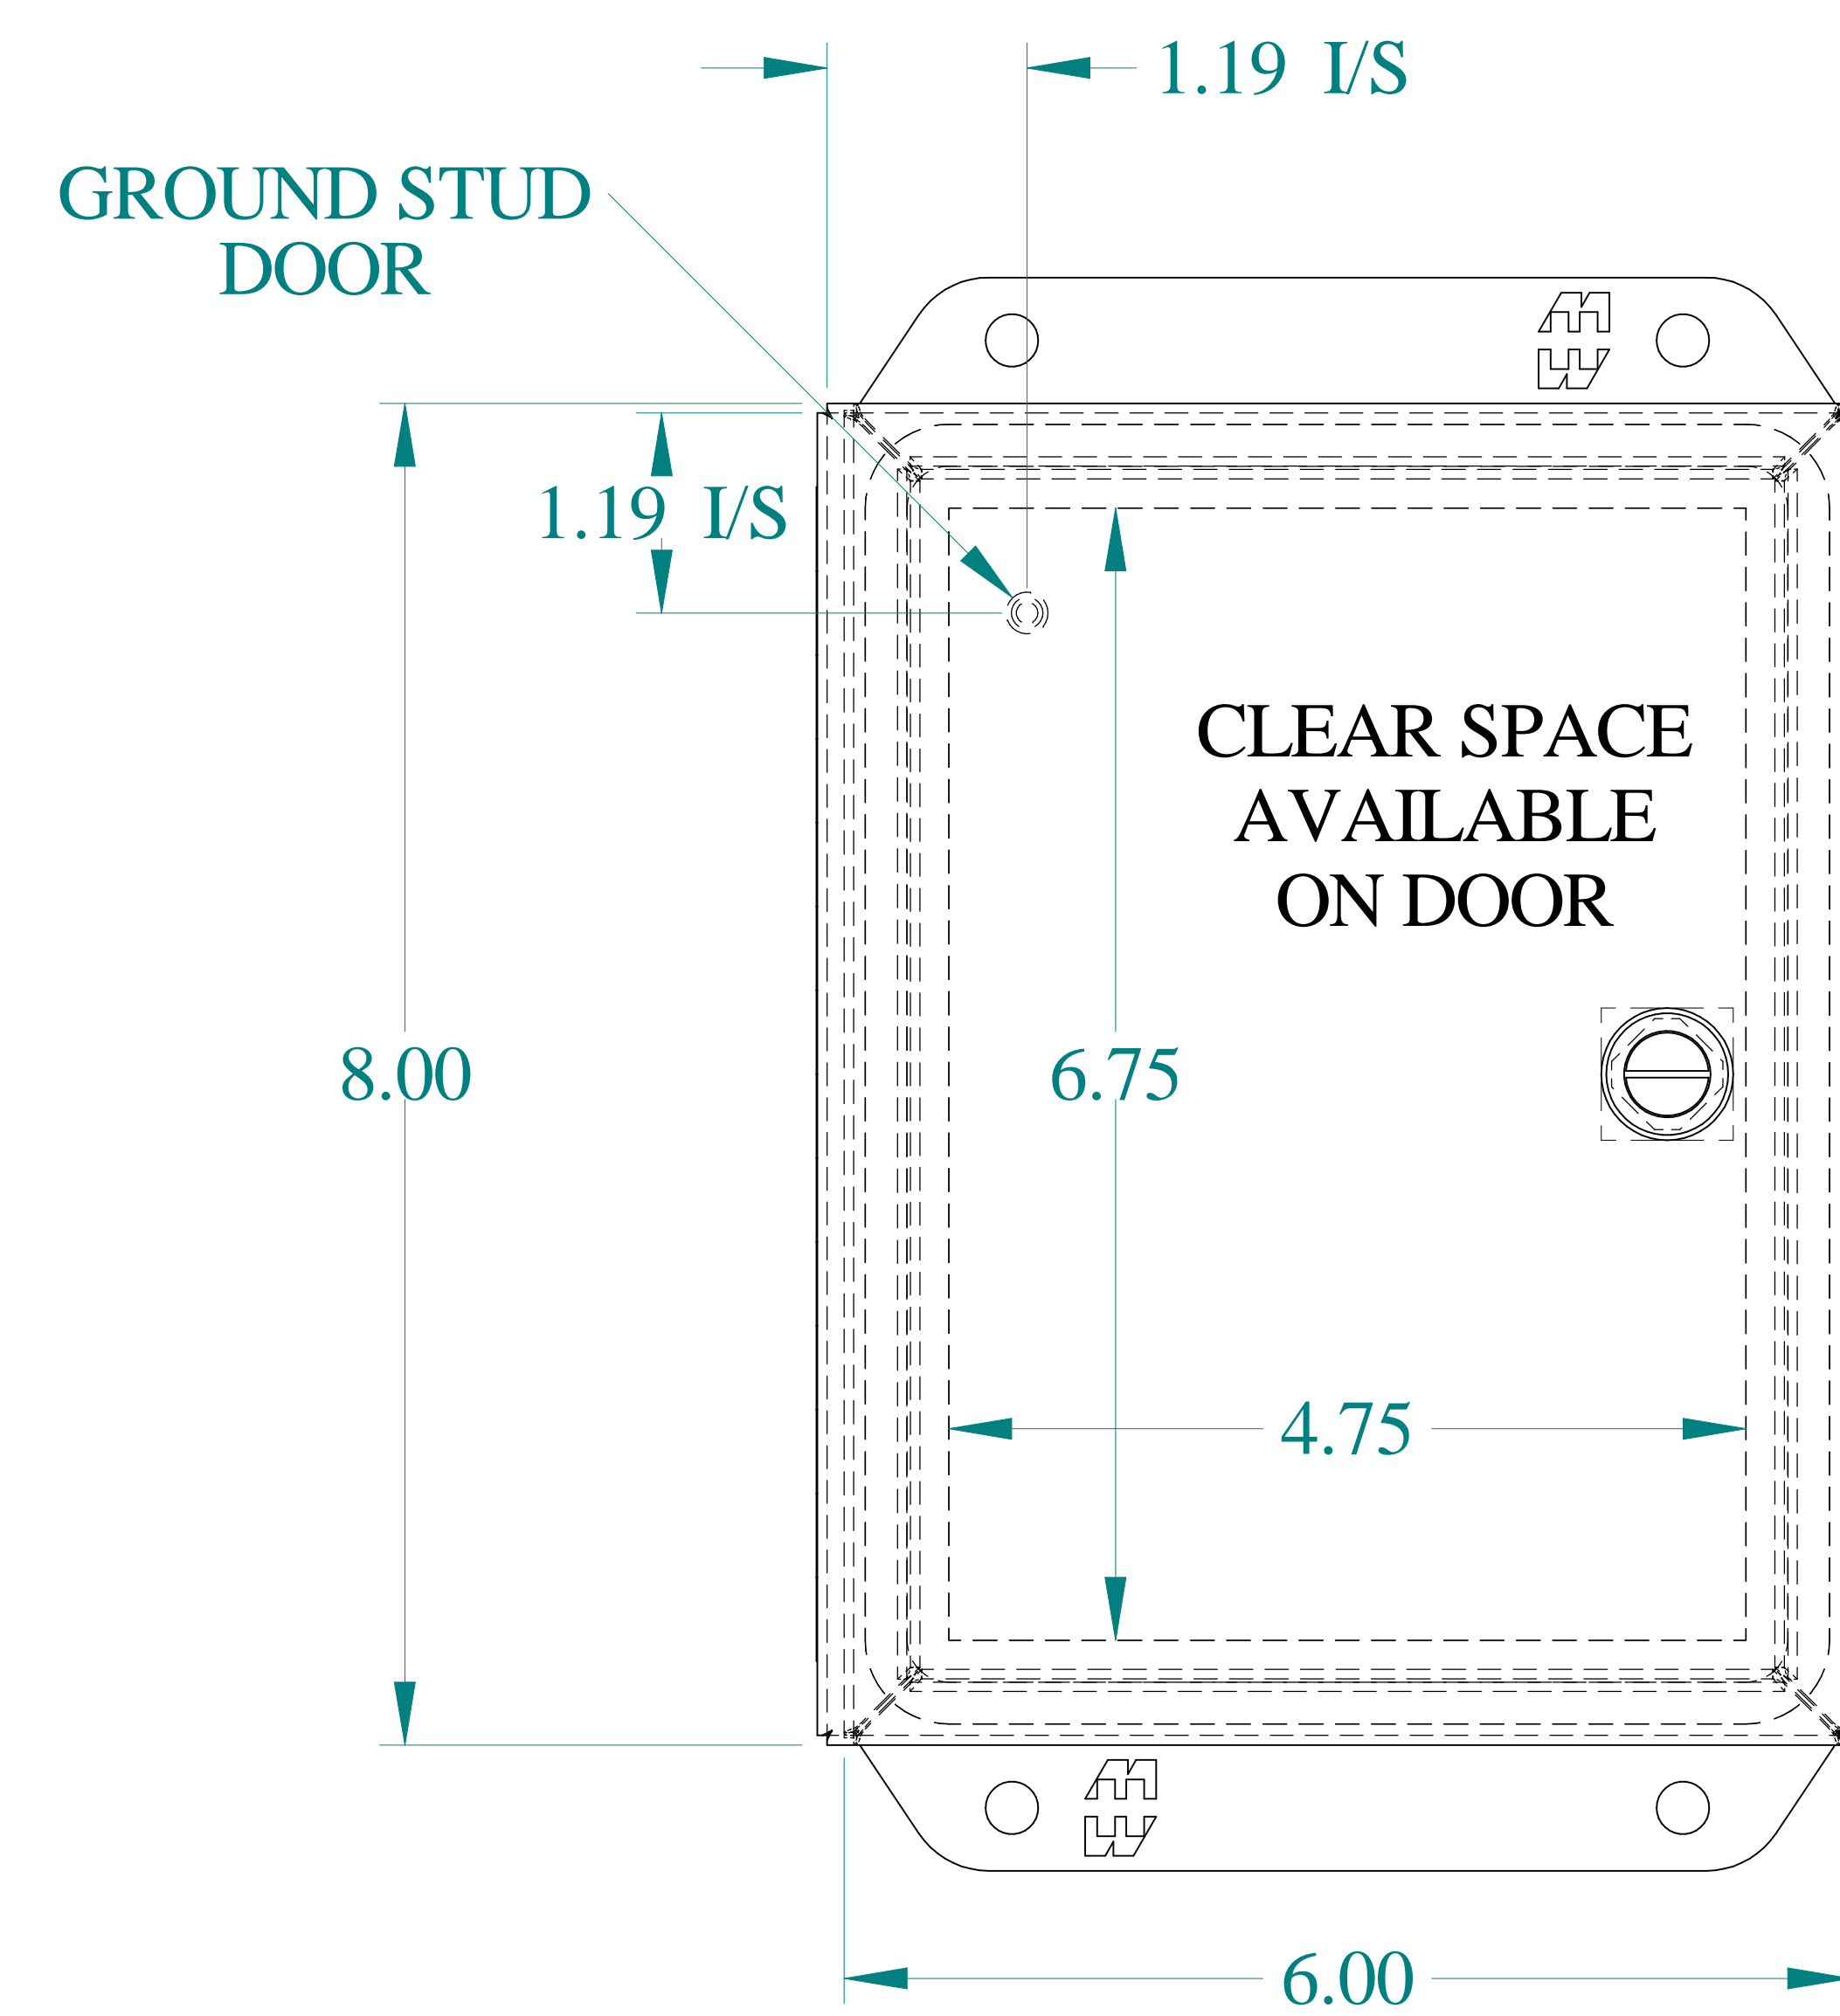

TOP VIEW

ISOMETRIC VIEWS

SIDE VIEW

FRONT VIEW

SIDE VIEW

Data subject to change without notice.

Part # : EJ866

Date : Oct. 18, 2023