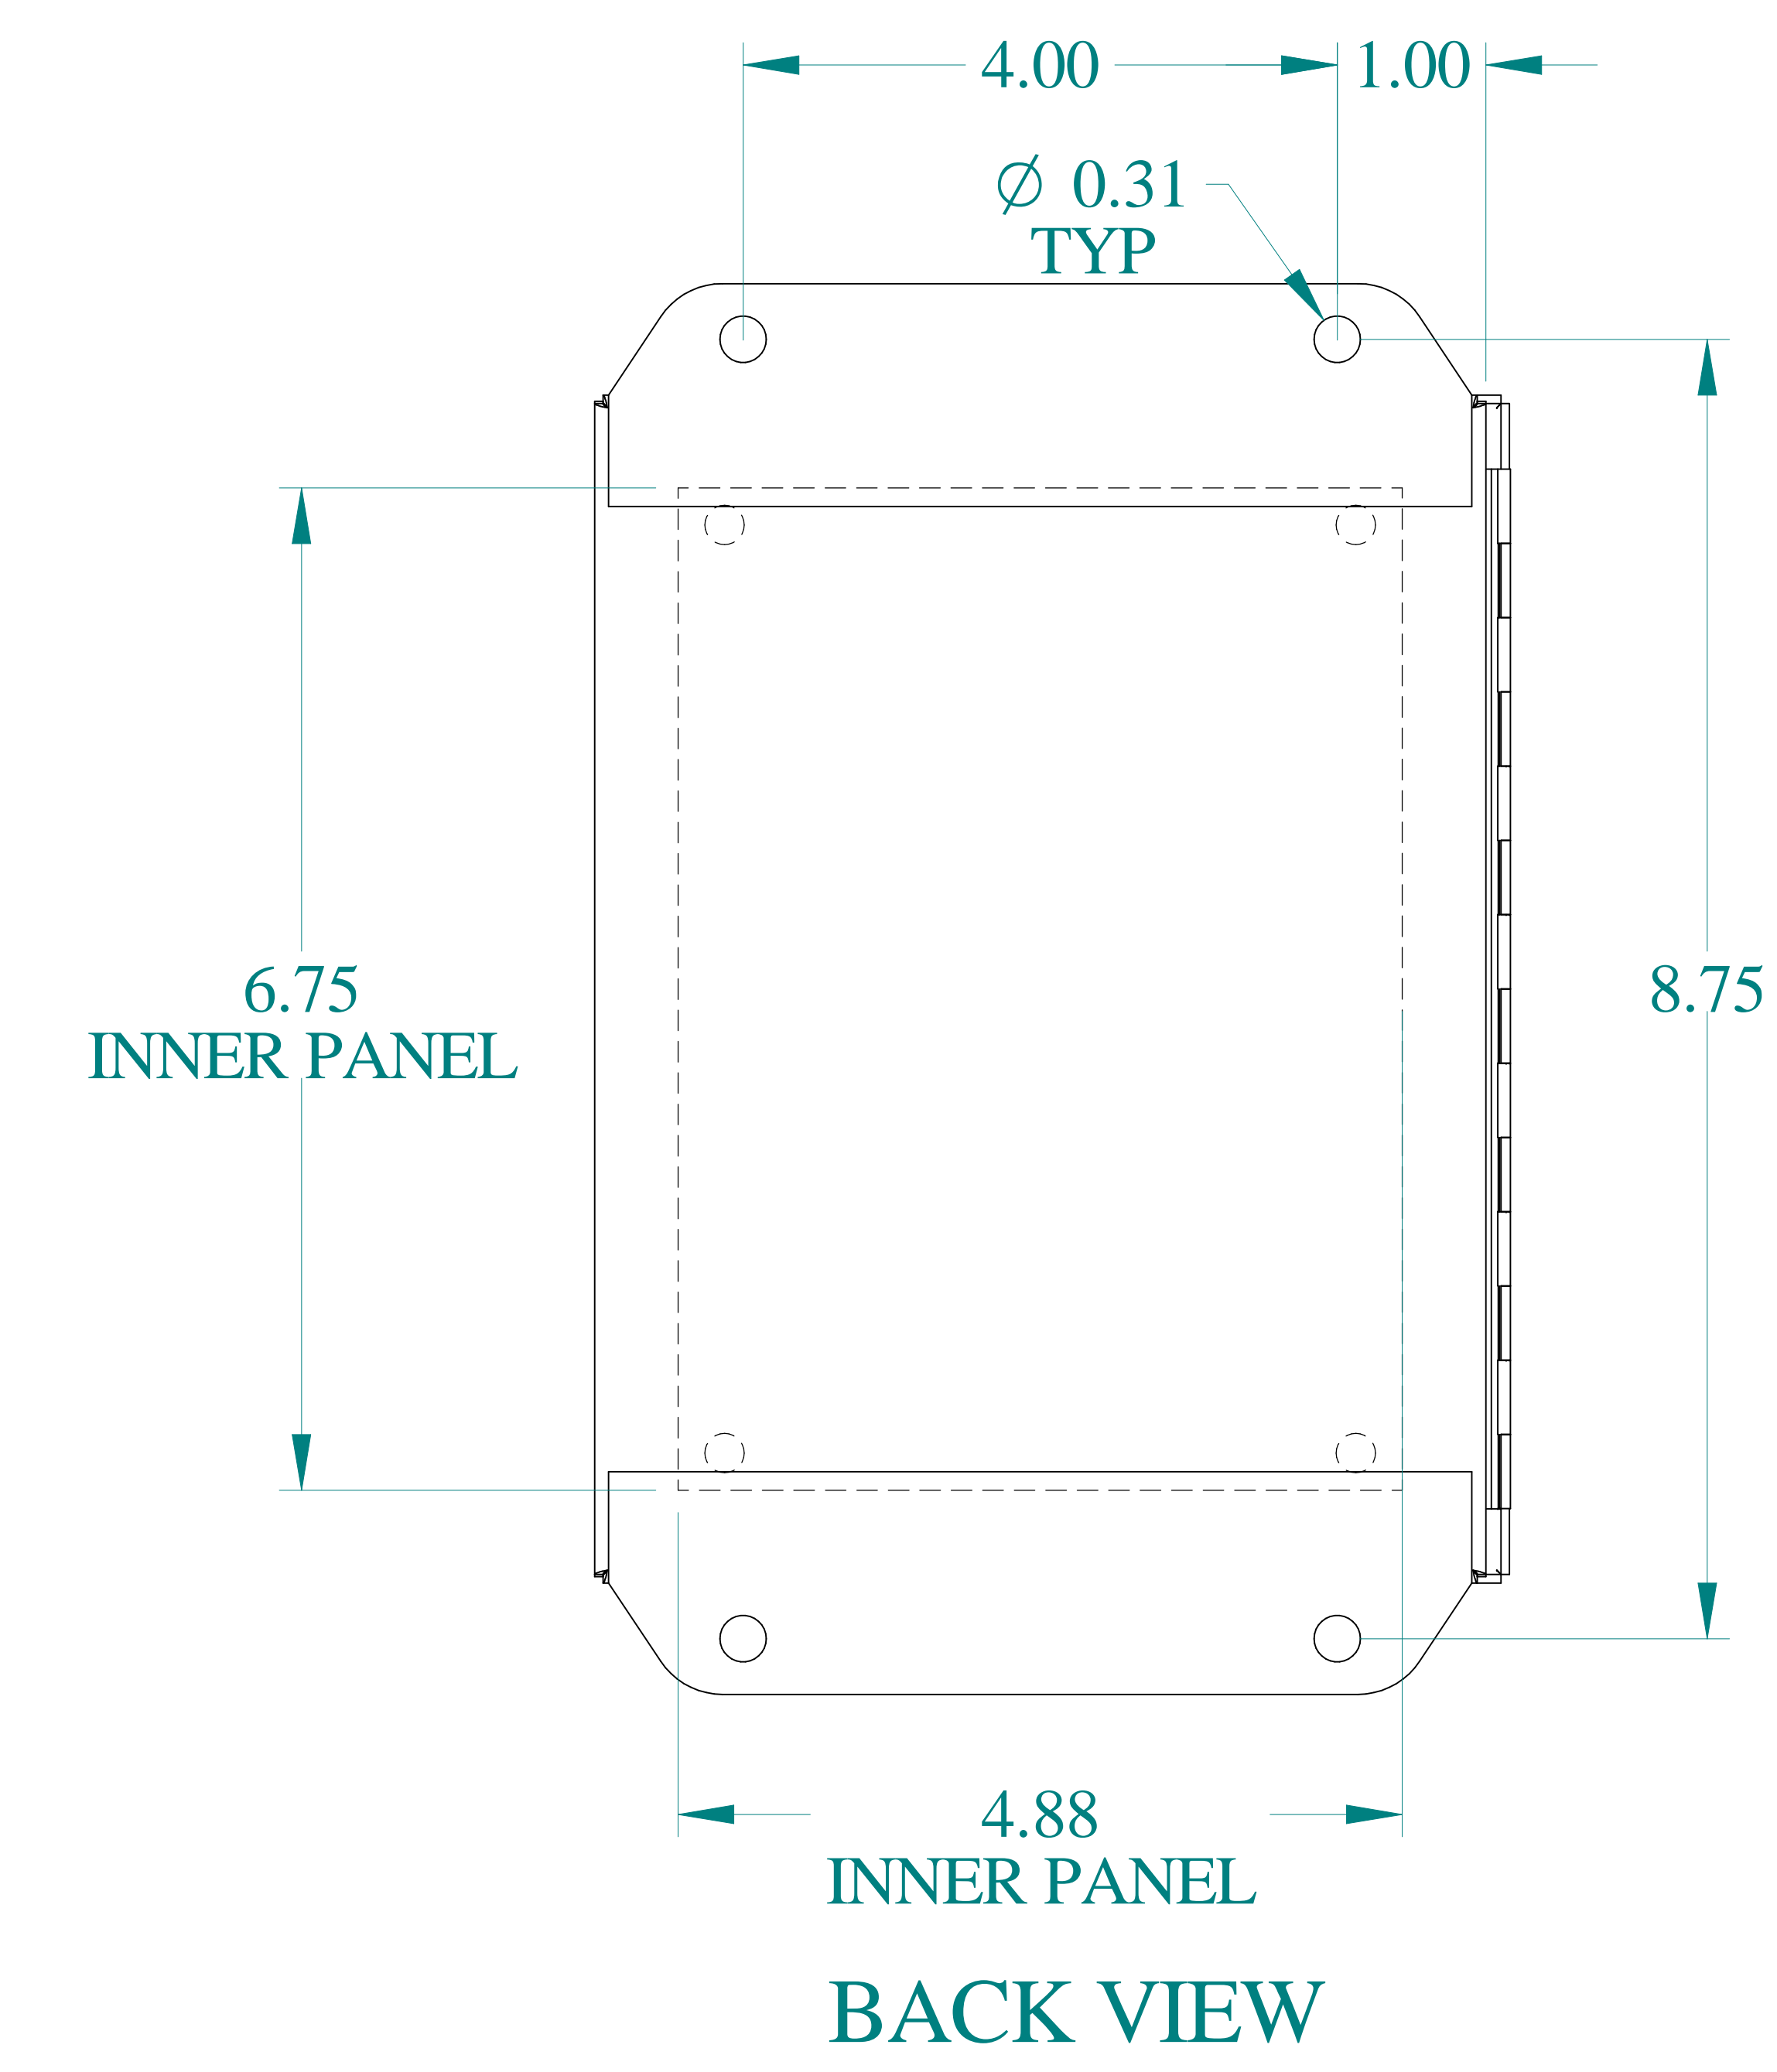

TOP VIEW

ISOMETRIC VIEWS

SIDE VIEW

FRONT VIEW

SIDE VIEW

Data subject to change without notice.

Part # : EJ866

Date : Oct. 18, 2023