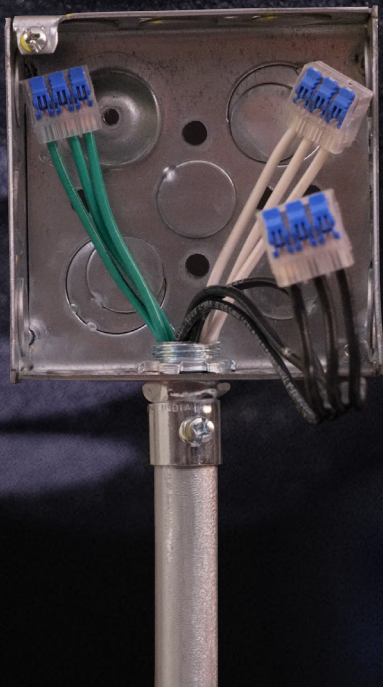

IN-SURE[®] LEVER

WIRE CONNECTORS

IDEAL
electrical[™]

IN-SURE® LEVER

WIRE CONNECTORS

Secure Connections | Reusable - Solid and Stranded

Lever wire connectors provide the perfect solution for joining solid and stranded wires. These versatile connectors have a compact design and take up minimal room in junction boxes and enclosures.

- Secure, reliable and reusable
- Releasable connector for solid & stranded wires
- Modern alternative to traditional connectors
- Clear housing allows verification of connection
- Continuity check port and strip length guide
- Compact design for tight spaces
- Models L32, L33 and L35 listed for use with Cu/Cu and Cu/CC combinations
- Models L22, L23 and L25 - Solid wires can be inserted without opening lever

12 AWG Lever Wire Connectors

ORDERING INFORMATION

Model	# of Ports	Amp Rating	Wire Combination	Qty.	Part No.
 L22	2	20A	600V* Solid Copper: 24 - 12 AWG (0,25-4mm²) Stranded Copper: 24 - 12 AWG	Box of 150	30-10L22
				Jar of 500	30-50L22J
				Box of 4,000	30-16L22
 L23	3			Box of 100	30-10L23
				Jar of 350	30-35L23J
				Box of 2,500	30-16L23
 L25	5	Box of 75	30-10L25		
		Jar of 200	30-20L25J		
		Box of 1,500	30-16L25		

*1,000V in signs and fixtures. Temperature rating 105°C max. (221°F). COPPER-TO-COPPER ONLY. Do not use on aluminum.

10 AWG Lever Wire Connectors

ORDERING INFORMATION

Model	# of Ports	Amp Rating	Wire Combination	Qty.	Part No.
 L32	2	30A	600V* Solid Copper: 22-10 AWG (0,5-6mm²) Solid-Copper Clad Aluminum: 12-10 AWG Stranded Copper: 22-10 AWG	Box of 100	30-10L32
				Jar of 350	30-35L32J
				Box of 1,000	30-16L32
 L33	3			Box of 75	30-10L33
				Jar of 225	30-25L33J
				Box of 1,000	30-16L33
 L35	5	Box of 50	30-10L35		
		Jar of 125	30-15L35J		
		Box of 500	30-16L35		