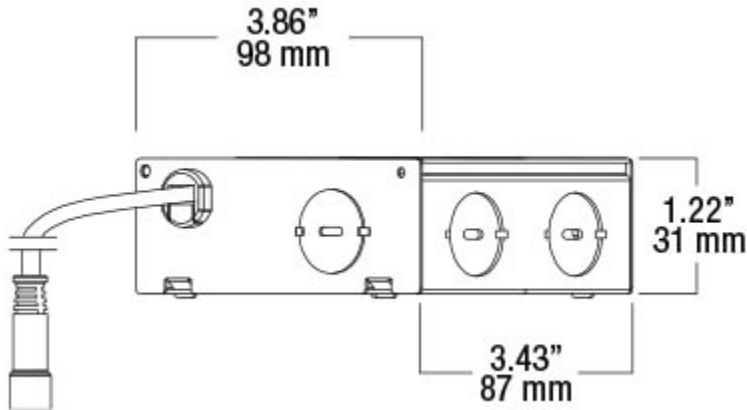

RZR-RGB-600

Smart RGB + tunable white recessed downlight

ACCESSORIES

MOUNTING PLATE

Versatile square mounting plate allows for installation of all models of ndr lighting recessed lighting products. refer to our mounting plate compatibility chart to ensure the proper mounting plate is selected.

RAZOR CABLES

These connecting cables are for use with the ndr lighting razor series. these cables allow for greater flexibility in designing custom layout needs.

REMODEL VAPOUR BARRIER

The remodel vapour barrier unit may be used with all ndr lighting remodel housings. it is designed to prevent air leakage from your living space into the attic, or any insulated spaces.

ADJUSTABLE MOUNTING PLATE

Versatile adjustable mounting plate allows for installation of all models of ndr lighting recessed lighting products. refer to our mounting plate compatibility chart to ensure the proper mounting plate is selected.

VAPOUR BARRIER

This vapour barrier unit may be used with all ndr lighting recessed lighting products. it is designed to prevent air leakage from your living space into the attic, or any insulated spaces.

GOOF RINGS

This goof ring is used when the ceiling hole is wider than the retrofit light unit being installed. refer to our goof ring compatibility chart to ensure the proper goof ring is selected.

UNIVERSAL MOUNTING PLATE WITH ADJUSTABLE HANGER BARS

This multi-size adjustable mounting plate allows for installation of all models of ndr lighting recessed lighting products. refer to our mounting plate compatibility chart to ensure the proper mounting plate is selected.