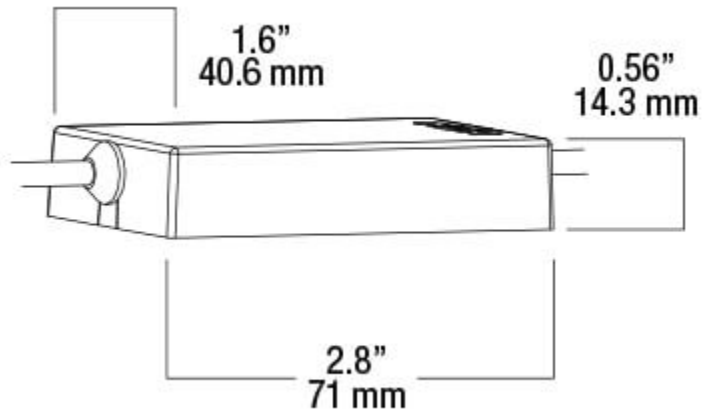

RZR-RGB-600

Smart RGB + tunable white recessed downlight

DIMENSIONS