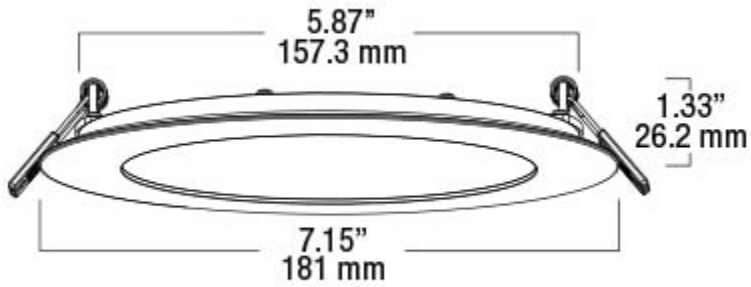

RZR-RGB-600

Smart RGB + tunable white recessed downlight

DIMENSIONS