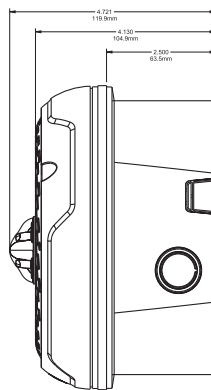

A0608-00

Strobes, Horn Strobes for Ceilings with Surface Mount Back Box (SBBCRL/SBBCWL)