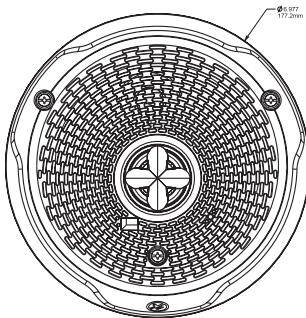

L-Series with LED Outdoor Dimensions: Wall-Mounted Equipment

A0547-00

Outdoor Compact Wall Horn with Compact Surface Mount Back Box (SBBGRL/SBBGWL)

A0557-00

Outdoor Compact Wall Horn with Compact Surface Mount Back Box (SBBGRL/SBBGWL)

A0613-00

Outdoor Compact Strobes, Horn Strobes for Wall with Compact Surface Mount Back Box (SBBGRL/SBBGWL)

A055v4-01

Outdoor Compact Strobes, Horn Strobes for Wall with Compact Surface Mount Back Box (SBBGRL/SBBGWL)

L-Series with LED Outdoor Dimensions: Ceiling-Mounted Equipment

A0608-00

Strobes, Horn Strobes for Ceilings with Surface Mount Back Box (SBBCRL/SBBCWL)

A0546-00

Strobes, Horn Strobes for Ceilings with Surface Mount Back Box (SBBCRL/SBBCWL)