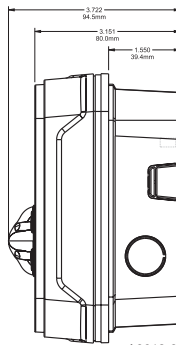

L-Series with LED Outdoor Dimensions: Wall-Mounted Equipment

A0547-00

Outdoor Compact Wall Horn with Compact Surface Mount Back Box (SBBGRL/SBBGWL)

A0557-00

Outdoor Compact Wall Horn with Compact Surface Mount Back Box (SBBGRL/SBBGWL)

A0613-00

Outdoor Compact Strobes, Horn Strobes for Wall with Compact Surface Mount Back Box (SBBGRL/SBBGWL)

A055v4-01

Outdoor Compact Strobes, Horn Strobes for Wall with Compact Surface Mount Back Box (SBBGRL/SBBGWL)