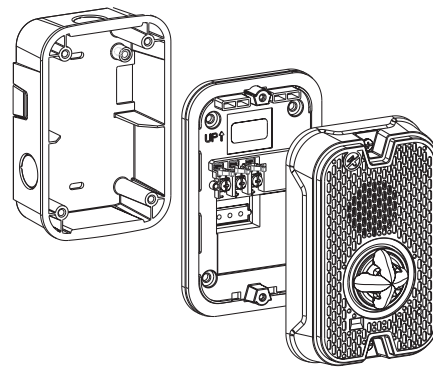

L-Series with LED Outdoor Dimensions: Wall-Mounted Equipment

A0547-00

Outdoor Compact Wall Horn with Compact Surface Mount Back Box (SBBGRL/SBBGWL)

A0557-00

Outdoor Compact Wall Horn with Compact Surface Mount Back Box (SBBGRL/SBBGWL)

A0613-00

Outdoor Compact Strobes, Horn Strobes for Wall with Compact Surface Mount Back Box (SBBGRL/SBBGWL)

A055v4-01

Outdoor Compact Strobes, Horn Strobes for Wall with Compact Surface Mount Back Box (SBBGRL/SBBGWL)

L-Series with LED Outdoor Dimensions: Ceiling-Mounted Equipment

A0608-00

Strobes, Horn Strobes for Ceilings with Surface Mount Back Box (SBBCRL/SBBCWL)

A0546-00

Strobes, Horn Strobes for Ceilings with Surface Mount Back Box (SBBCRL/SBBCWL)