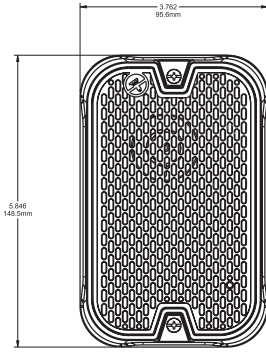

L-Series with LED Outdoor Dimensions: Wall-Mounted Equipment

A0547-00

Outdoor Compact Wall Horn with Compact Surface Mount Back Box (SBBGRL/SBBGWL)

A0557-00

Outdoor Compact Wall Horn with Compact Surface Mount Back Box (SBBGRL/SBBGWL)

A0613-00

Outdoor Compact Strobes, Horn Strobes for Wall with Compact Surface Mount Back Box (SBBGRL/SBBGWL)

A055v4-01

Outdoor Compact Strobes, Horn Strobes for Wall with Compact Surface Mount Back Box (SBBGRL/SBBGWL)