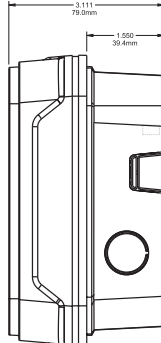

L-Series with LED Outdoor Dimensions: Wall-Mounted Equipment

A0547-00

Outdoor Compact Wall Horn with Compact Surface Mount Back Box (SBBGRL/SBBGWL)

A0557-00

Outdoor Compact Wall Horn with Compact Surface Mount Back Box (SBBGRL/SBBGWL)

A0613-00

Outdoor Compact Strobes, Horn Strobes for Wall with Compact Surface Mount Back Box (SBBGRL/SBBGWL)

A055v4-01

Outdoor Compact Strobes, Horn Strobes for Wall with Compact Surface Mount Back Box (SBBGRL/SBBGWL)