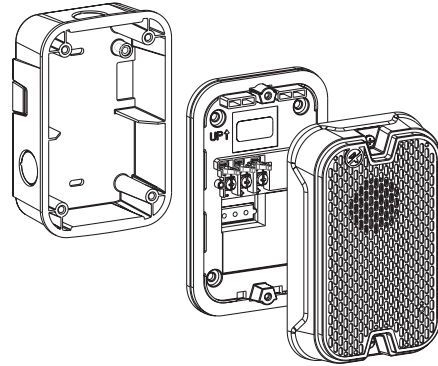

L-Series with LED Outdoor Dimensions: Wall-Mounted Equipment

A0547-00

Outdoor Compact Wall Horn with Compact Surface Mount Back Box (SBBGRL/SBBGWL)

A0557-00

Outdoor Compact Wall Horn with Compact Surface Mount Back Box (SBBGRL/SBBGWL)

A0613-00

Outdoor Compact Strobes, Horn Strobes for Wall with Compact Surface Mount Back Box (SBBGRL/SBBGWL)

A055v4-01

Outdoor Compact Strobes, Horn Strobes for Wall with Compact Surface Mount Back Box (SBBGRL/SBBGWL)

L-Series with LED Outdoor Dimensions: Ceiling-Mounted Equipment

A0608-00

Strobes, Horn Strobes for Ceilings with Surface Mount Back Box (SBBCRL/SBBCWL)

A0546-00

Strobes, Horn Strobes for Ceilings with Surface Mount Back Box (SBBCRL/SBBCWL)