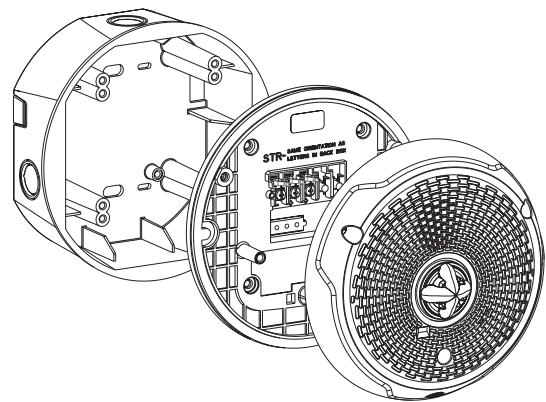

L-Series with LED Outdoor Dimensions: Wall-Mounted Equipment

A0547-00

Outdoor Compact Wall Horn with Compact Surface Mount Back Box (SBBGRL/SBBGWL)

A0557-00

Outdoor Compact Wall Horn with Compact Surface Mount Back Box (SBBGRL/SBBGWL)

A0613-00

Outdoor Compact Strobes, Horn Strobes for Wall with Compact Surface Mount Back Box (SBBGRL/SBBGWL)

A055v4-01

Outdoor Compact Strobes, Horn Strobes for Wall with Compact Surface Mount Back Box (SBBGRL/SBBGWL)

L-Series with LED Outdoor Dimensions: Ceiling-Mounted Equipment

A0608-00

Strobes, Horn Strobes for Ceilings with Surface Mount Back Box (SBBCRL/SBBCWL)

A0546-00

Strobes, Horn Strobes for Ceilings with Surface Mount Back Box (SBBCRL/SBBCWL)