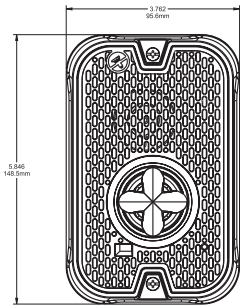

L-Series with LED Outdoor Dimensions: Wall-Mounted Equipment

A0547-00

Outdoor Compact Wall Horn with Compact Surface Mount Back Box (SBBGRL/SBBGWL)

A0557-00

Outdoor Compact Wall Horn with Compact Surface Mount Back Box (SBBGRL/SBBGWL)

A0613-00

Outdoor Compact Strobes, Horn Strobes for Wall with Compact Surface Mount Back Box (SBBGRL/SBBGWL)

A055v4-01

Outdoor Compact Strobes, Horn Strobes for Wall with Compact Surface Mount Back Box (SBBGRL/SBBGWL)