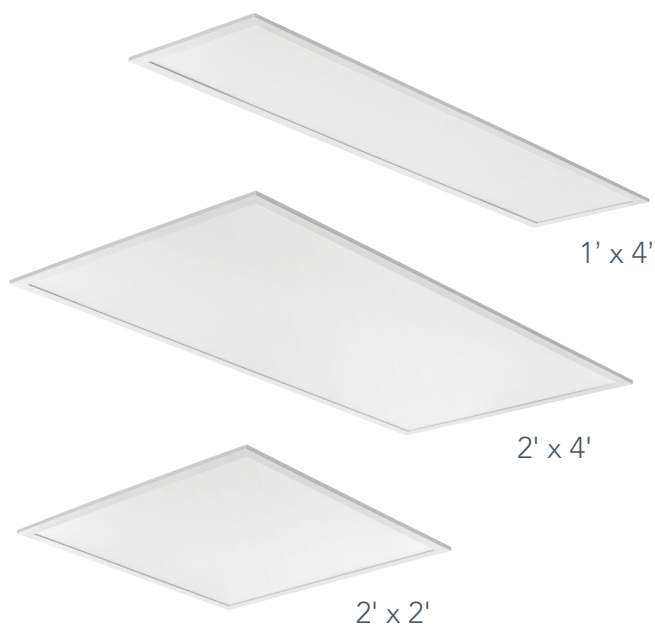

Features and Benefits

- Fully luminous backlit Panel available in 1x4, 2x2, and 2x4 sizes
- Now Available with High Lumen Packages - up to 10,000 Lumens
- Saves time with easy installation
- Only brand name LEDs used that perform better and extend fixture life
- Wide range of configurable options available
- Controls available to provide functionality of spaces