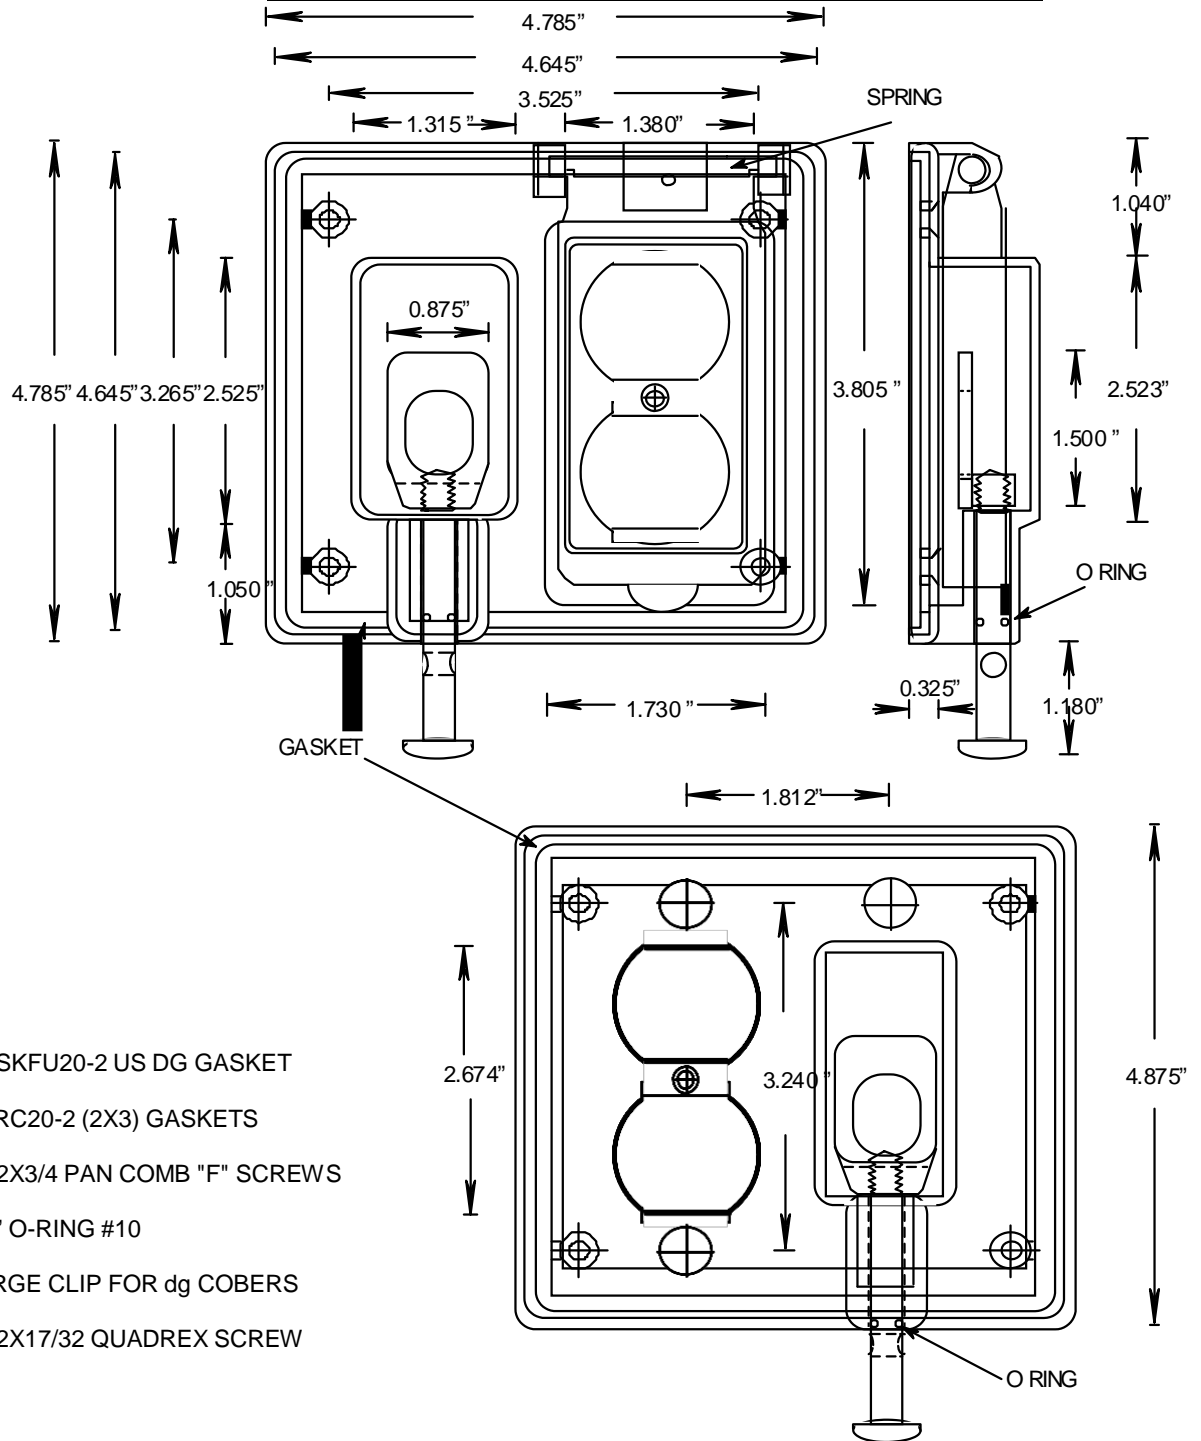

**PVC DOUBLE GANG TYPE VSRCU20-2 COVER  
W.P. COMB DUPLEX RECEPTACLE/SWITCH COVER. 76220**

**PARTS LIST:**

- 172650 (1), GASKFU20-2 US DG GASKET
- 072850 (1), VSRC20-2 (2X3) GASKETS
- 172556 (4), 6-32X3/4 PAN COMB "F" SCREWS
- 072280 (1), 1/4" O-RING #10
- 072187 (1), LARGE CLIP FOR dg COBERS
- 172652 (1), 6-32X17/32 QUADREX SCREW