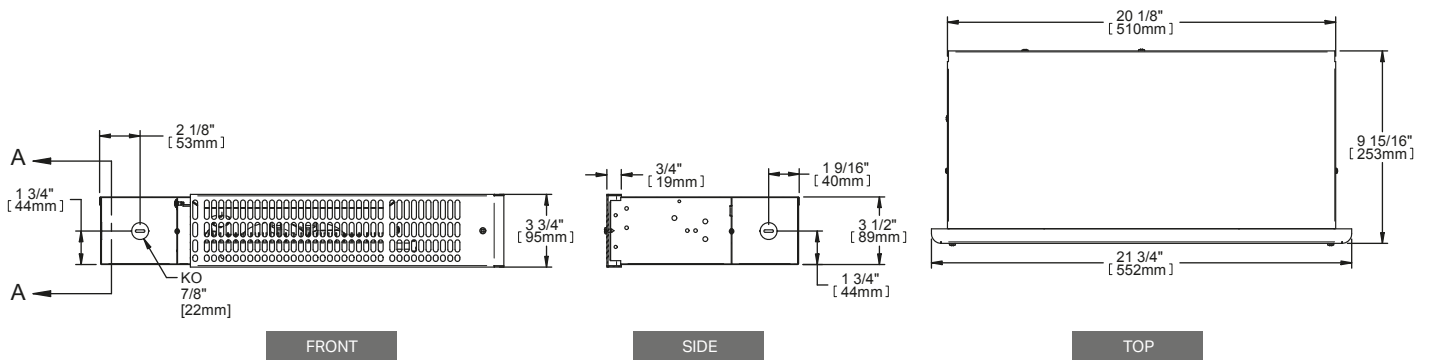

TECHNICAL DRAWINGS

Stelpro reserves the right to modify at any time the description, manufacturing, or price of its products. Additionally, Stelpro may apply restocking fees or refuse a refund based on one or more of the following criteria: optional color, custom product, assembly with low-demand options. For the latest product information and prices regarding the products, please visit the website www.stelpro.com.