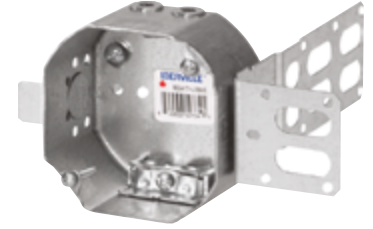

For use with nonmetallic sheathed cable only.

Note: CEC 2012 rule 30-302: Subrule (4) requires that a ceiling-mounted luminaire weighing 23 kg or less be supported on a ceiling outlet box attached directly to the building structure. A bar hanger may also be used to attach a ceiling outlet box to the building structure when the luminaire weighs 23 kg or less.

4 in. Octagonal boxes

Armoured cable clamps

01 BC54151-LA

02 BC54151-LSSAX
 "Wraparound" bracket for 2¹/₂ in. and 3-⁵/₈ in. steel studs. With integral support bracket.

03 BC54171-LSSAX

04 BC54171-L

05 BC54171-LSSAX-5/8
 Brackets for use with 5/8 in. drywall.

01

02

03

04

05

Cat. No.	Volume (Cu. in.)	Features			Knockouts		Pryouts	
		Bracket	Raised Ground Screw	1/2 in. sides	1/2 in. bottom	Sides	Bottom	
1¹/₂ in. Deep								
BC54151-LA	15.0	-	yes	2	1	4	-	
BC54151-LSSAX	15.0	"SSX"	yes	-	1	4	-	
2¹/₈ in. Deep								
BC54171-LA	21.0	-	yes	2	1	4	-	
BC54171-LSSAX	21.0	"SSX"	yes	-	1	4	-	
BC54171-LSSAX-5/8	21.0	"SSX"	yes	-	1	4	-	