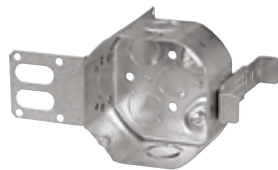

05 **BC55151-K**
Extension ring with ground screw.
Concentric knockouts.

06 **C54171-K**
Concentric knockouts.

07 **CI54151-KSSX**
Concentric knockouts.
"Wraparound" bracket for 2½ in. and 3⅝ in. steel studs. With integral support bracket.

08 **CI54171-KSSX-1**
Mounting strap (offset for 2 x ½ in. drywall thicknesses).

09 **CI55171-K**
Extension ring with ground screw, concentric knockouts.

01

02

03

04

05

06

07

08

09

Cat. No.	Description
½ in. deep – extensions	
BCOBEX	Extension for octagonal boxes. ½ in. non-adjustable depth. Complete with mounting screws (5 cu. in.)

Cat. No.	Volume (Cu. in.)	Bracket	Features				Knockouts	
			Raised Ground Screw	½ in. sides	½ in. bottom	¾ in. sides	¾ in. bottom	
½ in. deep								
BC56111	5.0	–	yes	–	4	–	–	–
1½ in. deep								
BC54151-K	15.0	–	yes	4	4	2	2	2
CI54151-KSSX	15.0	"SSX"	yes	2	4	2	2	2
BC55151-K	15.0	–	yes	4	–	2	–	–
2⅛ in. deep								
BC54171-K	21.0	–	yes	4	4	2	2	2
CI54171-KSSX	21.0	"SSX"	yes	2	4	2	2	2
CI54171-KSSX-1	21.0	"SSX-1"	yes	2	4	2	2	2
CI55171-K	21.0	–	yes	4	–	2	–	–

4 in. Octagonal boxes

Nonmetallic sheathed cable clamps

01 **BC54151-L**
Prepositioned depth tabs recessed $\frac{1}{2}$ in.

02 **BC54151-LB**
Side bracket, with holding prongs and prepositioned depth tabs.