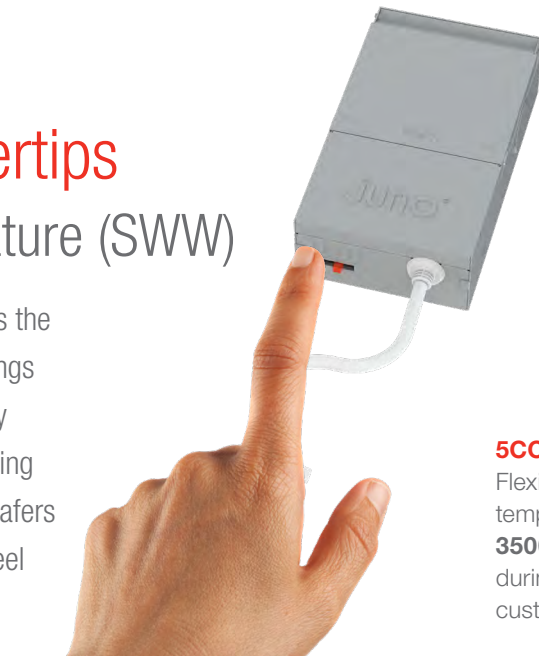

2 Wire the Driver Box

3 Secure the Wafer Module

4 Turn on the Light

Flexibility at Your Fingertips

Switchable White CCT Feature (SWW)

The innovative switchable white feature provides the option to choose from 5 color temperature settings during installation. Too warm or too cool? Simply toggle the integrated switch to your desired setting and you are done! Whatever your application, Wafers with switchable white are sure to give you the feel and flexibility you desire.

Flexibility at Your Fingertips Adjustable Lumen Output Feature (ALO)

The convenient adjustable lumen output settings switch (ALO) is designed to provide 3 lumen settings in one product. Too dim or too bright? Simply toggle the integrated switch to your desired setting and you are done! This feature is perfect for areas needing extra light or for higher ceilings.