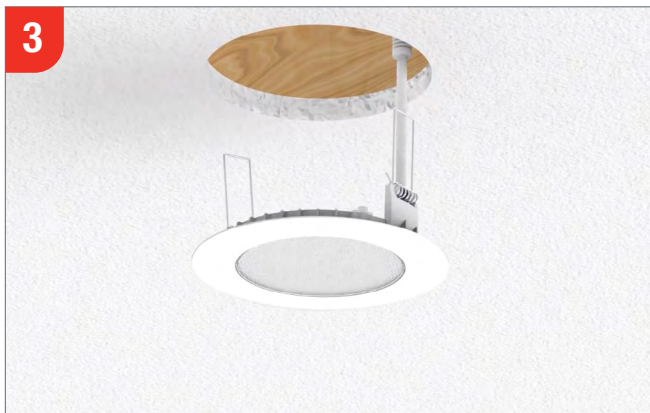

Juno® Wafer™ LED Downlights

Canless Downlights - No Housing Required

Juno®
Better by Design™

Juno® Wafer™

Slim design, installs virtually anywhere, no housing needed

The Juno® Wafer™ Downlight family features a slim, canless design that installs directly into the ceiling eliminating the need for traditional recessed housings. Both the fixture and driver box are IC rated allowing them to be installed in direct contact with insulation, and they can fit into as little as 3 inches of plenum. Whether you're looking for a budget friendly downlight or your next solution for a light commercial space, Juno Wafer Downlights have you covered.

Make installation quick & simple with the Wafer family!

Driver box is big enough for easy wiring, but small enough for tight spaces. Plus, the length of cord provides flexibility.

Just 4 Simple Steps

1 Create Opening with Hole Saw

2 Wire the Driver Box

3 Secure the Wafer Module

4 Turn on the Light

Flexibility at Your Fingertips

Switchable White CCT Feature (SWW)

The innovative switchable white feature provides the option to choose from 5 color temperature settings during installation. Too warm or too cool? Simply toggle the integrated switch to your desired setting and you are done! Whatever your application, Wafers with switchable white are sure to give you the feel and flexibility you desire.

Flexibility at Your Fingertips Adjustable Lumen Output Feature (ALO)

The convenient adjustable lumen output settings switch (ALO) is designed to provide 3 lumen settings in one product. Too dim or too bright? Simply toggle the integrated switch to your desired setting and you are done! This feature is perfect for areas needing extra light or for higher ceilings.