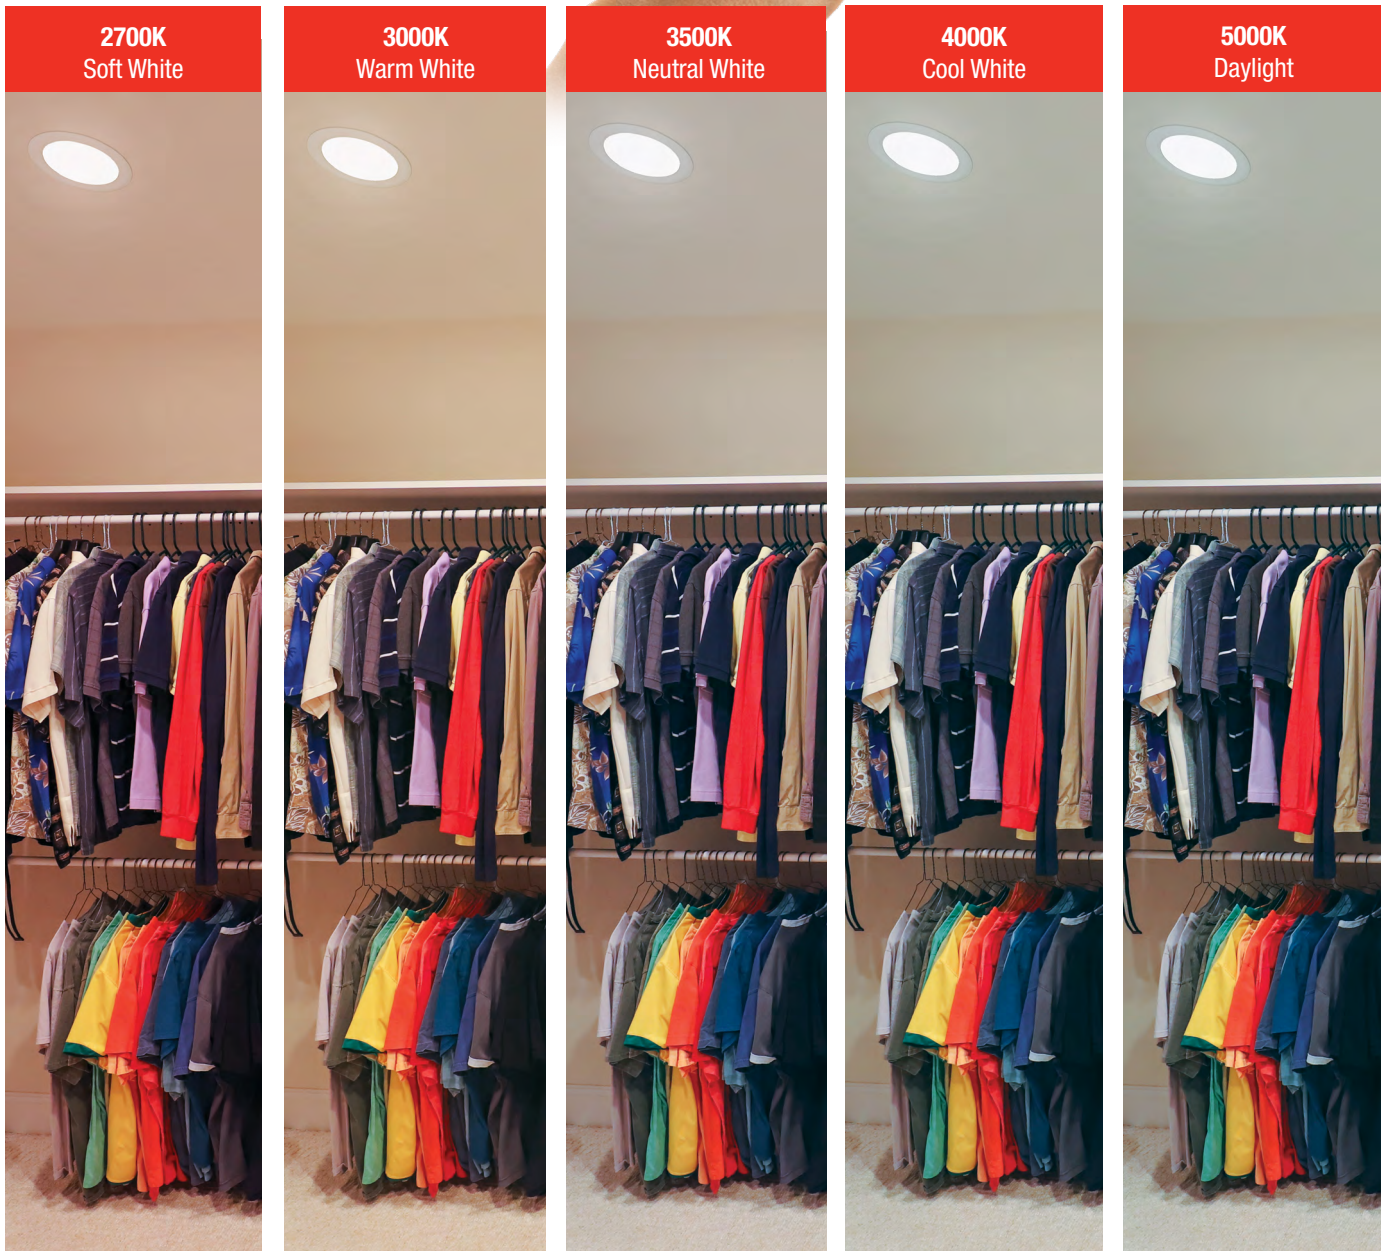

Flexibility at Your Fingertips

Switchable White CCT Feature (SWW)

The innovative switchable white feature provides the option to choose from 5 color temperature settings during installation. Too warm or too cool? Simply toggle the integrated switch to your desired setting and you are done! Whatever your application, Wafers with switchable white are sure to give you the feel and flexibility you desire.

5CCT Options

Flexibility to switch color temperature to **2700/3000/3500/4000/5000K** CCT during installation to customize any application.