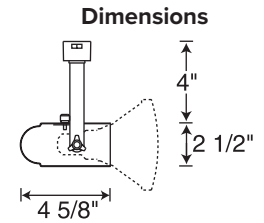

Catalog #
T620 WH
T620 BL

Finish
White
Black

Lamp
50W max. R20/
50W max. PAR20/
85W max. BR30/
75W max. PAR30/
120W max. BR40/
150W max. PAR38