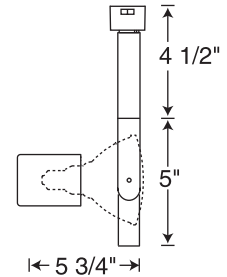

Dimensions

Accessories

For Fixtures	T368
Color Filters	CGF 469
Dichroic Filters	DGF 469
Diffusion Lens	DIFF 469
Uniformity Lens	SOLITE 469
UV Filter	UVF 469
Prismatic Spread Lens	PRISM 469
Linear Spread Lens	LSPREAD 469
Hexcell Louver	HCLBL 469
Snoot	SNOOTBL 469