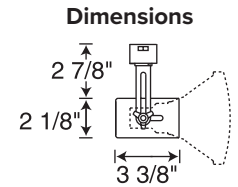

Notes:

T691 WH is available with GTYPE, HTYPE and LTYPE Alternate Mounting Adapters – see specification sheet for details.

The Natural (NAT) finish is merely a raw finish with a clear protective coating applied—inconsistencies, scratches, and minor processing marks are part of the unique aesthetic created by this process and should be expected.