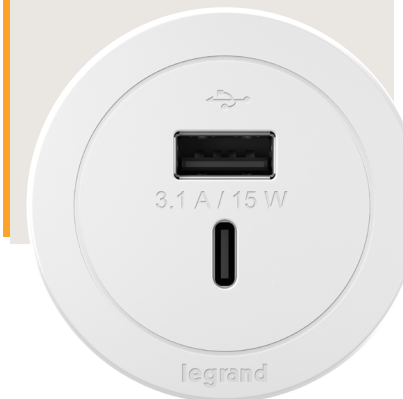

USB TYPE-C

The new, smaller port being adopted by mobile device manufacturers with an easy-to-use reversible design