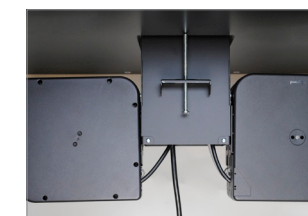

Cable Retractors