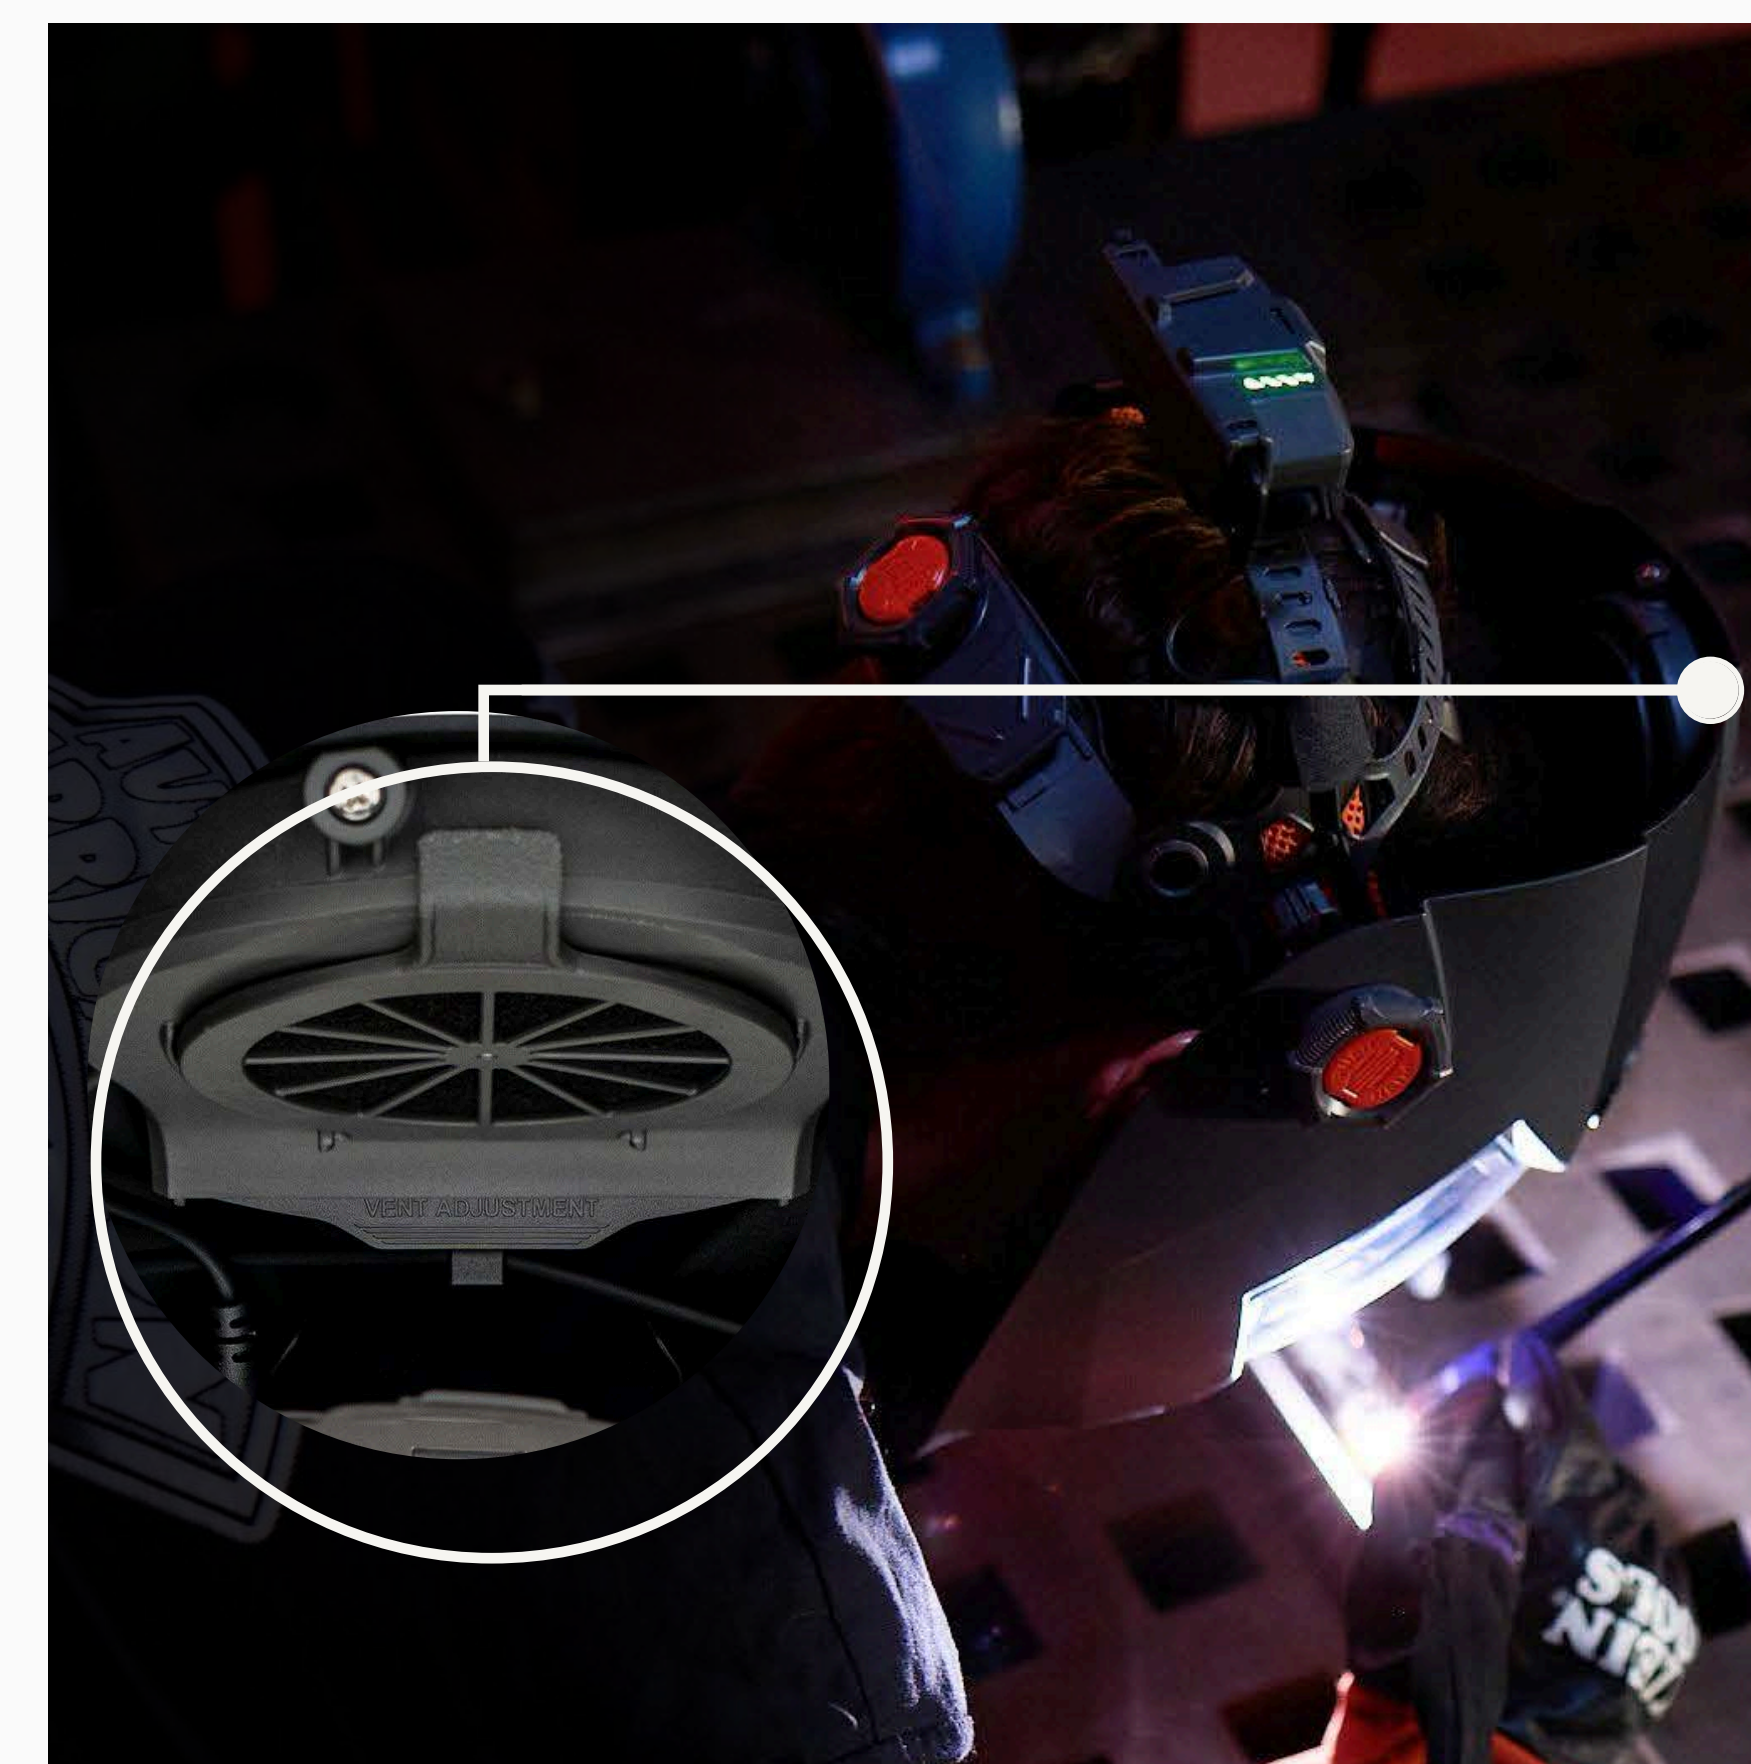

Phoenix™ Series

Panoramic Welding Helmet

Innovative, Precise And Rugged, Built For Professional Welders

Phoenix™ Series Panoramic Welding Helmet

Innovative, Precise And Rugged, Built For Professional Welders

Integrated Adjustable Fan
Reduces heat build up and condensation

Smart Auto Work Light
Workspace illumination without additional equipment

Precise Wide Shade Adjustment Range
3-14 shade range with 1/2 shade increments