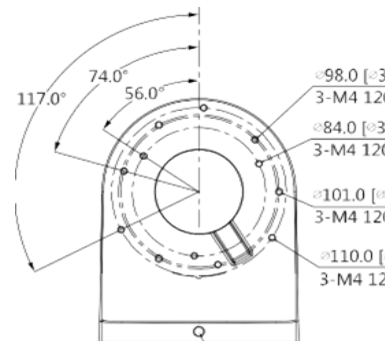

Wall Mount Bracket

LUM-W01(B)

Key Features

- For Select Dome (N5D) and Turret Cameras (N5T, N3T)
- Aluminum and SECC Construction
- Dimensions (W x H x D): 160.0 mm x 122.0 mm x 76.0 mm (6.30 in. x 4.80 in. x 2.99 in.)
- Max. Load Capacity: 1.0 kg (2.2 lb)

Learn More

View the accessory selector for all mount options.

Specifications

Weight	0.5 kg (1.1 lb)
Load Bearing Capacity	1.0 kg (2.2 lb)
Material	Aluminum and SECC
Color	White or Black
Dimensions (W x H x D)	160.0 mm x 122.0 mm x 76.0 mm (6.30 in. x 4.80 in. x 2.99 in.)

Dimensional Drawing

mm [in.]

Bottom View

Side View

Back View