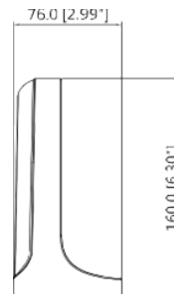

Wall Mount Bracket

LUM-W01(B)

Key Features

- For Select Dome (N5D) and Turret Cameras (N5T, N3T)
- Aluminum and SECC Construction
- Dimensions (W x H x D): 160.0 mm x 122.0 mm x 76.0 mm (6.30 in. x 4.80 in. x 2.99 in.)
- Max. Load Capacity: 1.0 kg (2.2 lb)

Learn More

View the accessory selector for all mount options.

Specifications

Weight	0.5 kg (1.1 lb)
Load Bearing Capacity	1.0 kg (2.2 lb)
Material	Aluminum and SECC
Color	White or Black
Dimensions (W x H x D)	160.0 mm x 122.0 mm x 76.0 mm (6.30 in. x 4.80 in. x 2.99 in.)

Dimensional Drawing

mm [in.]

Bottom View

Side View

Back View