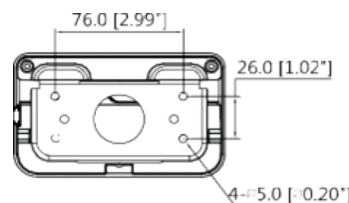

Wall Mount Bracket

LUM-W01(B)

Key Features

- For Select Dome (N5D) and Turret Cameras (N5T, N3T)
- Aluminum and SECC Construction
- Dimensions (W x H x D): 160.0 mm x 122.0 mm x 76.0 mm (6.30 in. x 4.80 in. x 2.99 in.)
- Max. Load Capacity: 1.0 kg (2.2 lb)

Learn More

View the accessory selector for all mount options.

Specifications

Weight	0.5 kg (1.1 lb)
Load Bearing Capacity	1.0 kg (2.2 lb)
Material	Aluminum and SECC
Color	White or Black
Dimensions (W x H x D)	160.0 mm x 122.0 mm x 76.0 mm (6.30 in. x 4.80 in. x 2.99 in.)

Dimensional Drawing

mm [in.]

Bottom View

Side View

Back View