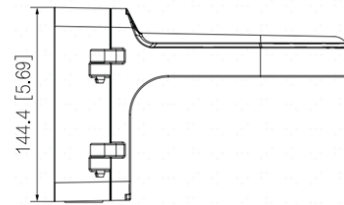

Wall Mount Bracket

LUM-W10

Key Features

- Dimensions: 222.0 mm x 160.7 mm x 144.4 mm (8.7 in. x 6.3 in. x 5.7 in.)
- Aluminum Alloy and SUS 430 Construction
- Max. Load Capacity: 3.0 kg (6.6 lb)

Learn More

View the accessory selector for all mount options.

Specifications

Weight	1.1 kg (2.4 lb)
Load Bearing Capacity	3.0 kg (6.6 lb)
Material	Aluminum
Color	White
Screw Thread Type	G3/4 in.
Dimensions	222.0 mm x 160.7 mm x 144.4 mm (8.7 in. x 6.3 in. x 5.7 in.)

Dimensional Drawing

mm [in.]

Side View

Back View

Bottom View