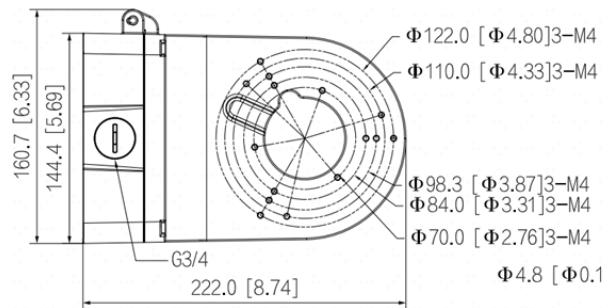

Wall Mount Bracket

LUM-W10

Key Features

- Dimensions: 222.0 mm x 160.7 mm x 144.4 mm (8.7 in. x 6.3 in. x 5.7 in.)
- Aluminum Alloy and SUS 430 Construction
- Max. Load Capacity: 3.0 kg (6.6 lb)

Learn More

View the accessory selector for all mount options.

Specifications

Weight	1.1 kg (2.4 lb)
Load Bearing Capacity	3.0 kg (6.6 lb)
Material	Aluminum
Color	White
Screw Thread Type	G3/4 in.
Dimensions	222.0 mm x 160.7 mm x 144.4 mm (8.7 in. x 6.3 in. x 5.7 in.)

Dimensional Drawing

mm [in.]

Side View

Back View

Bottom View