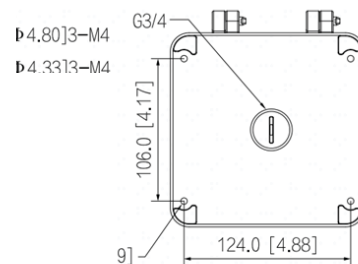

Wall Mount Bracket

LUM-W10

Key Features

- Dimensions: 222.0 mm x 160.7 mm x 144.4 mm (8.7 in. x 6.3 in. x 5.7 in.)
- Aluminum Alloy and SUS 430 Construction
- Max. Load Capacity: 3.0 kg (6.6 lb)

Learn More

View the accessory selector for all mount options.

Specifications

Weight	1.1 kg (2.4 lb)
Load Bearing Capacity	3.0 kg (6.6 lb)
Material	Aluminum
Color	White
Screw Thread Type	G3/4 in.
Dimensions	222.0 mm x 160.7 mm x 144.4 mm (8.7 in. x 6.3 in. x 5.7 in.)

Dimensional Drawing

mm [in.]

Side View

Back View

Bottom View