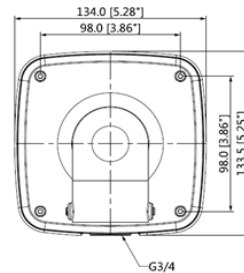

## Key Features

- For N9F Fisheye Cameras
- Aluminum Construction
- Max. Load Capacity: 8.8 lb (4.0 kg)
- IP66, IK10

## Learn More

View the accessory selector for all mount options.

## Specifications

Weight	0.7 kg (1.5 lb)
Load Bearing Capacity	4.0 kg (8.8 lb)
Material	Aluminum
Color	White
Dimensions	134.0 mm x 133.5 mm x 187.5 mm (5.28 in. x 5.25 in. x 7.38 in.)
Thread Size	G $\frac{3}{4}$ in.
Certifications	IP66, IK10

## Dimensional Drawing

mm [in.]

Front View

Back View

Side View