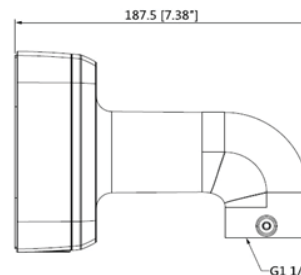

## Key Features

- For N9F Fisheye Cameras
- Aluminum Construction
- Max. Load Capacity: 8.8 lb (4.0 kg)
- IP66, IK10

## Specifications

Weight	0.7 kg (1.5 lb)
Load Bearing Capacity	4.0 kg (8.8 lb)
Material	Aluminum
Color	White
Dimensions	134.0 mm x 133.5 mm x 187.5 mm (5.28 in. x 5.25 in. x 7.38 in.)
Thread Size	G $\frac{3}{4}$ in.
Certifications	IP66, IK10

## Dimensional Drawing

mm [in.]

Front View

Back View

Side View