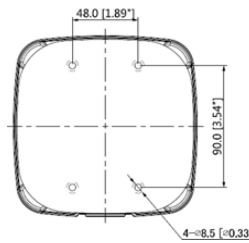

## Key Features

- For N9F Fisheye Cameras
- Aluminum Construction
- Max. Load Capacity: 8.8 lb (4.0 kg)
- IP66, IK10

## Specifications

Weight	0.7 kg (1.5 lb)
Load Bearing Capacity	4.0 kg (8.8 lb)
Material	Aluminum
Color	White
Dimensions	134.0 mm x 133.5 mm x 187.5 mm (5.28 in. x 5.25 in. x 7.38 in.)
Thread Size	G $\frac{3}{4}$ in.
Certifications	IP66, IK10

## Dimensional Drawing

mm [in.]

Front View

Back View

Side View