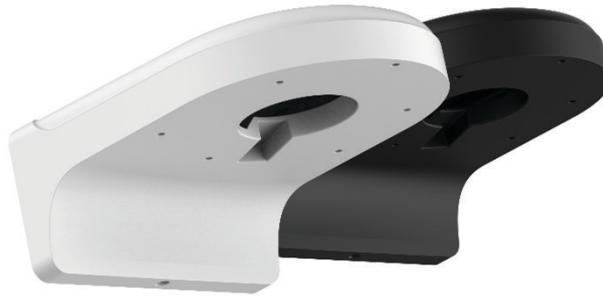

Wall Mount Bracket (Standard Size)

LUM-W04(B)

Key Features

- For Select N5T and N5P Standard Size Turret Cameras
- Dimensions: 188.2 mm x 146.3 mm x 76.0 mm (7.4 in. x 5.8 in. x 3.0 in.)
- Aluminum Construction
- Max. Load Capacity: 2.0 kg (4.4 lb)

Learn More

View the accessory selector for all mount options.

Specifications

Weight	0.6 kg (1.3 lb)
Load Bearing Capacity	2.0 kg (4.4 lb)
Material	Aluminum
Color	White or Black
Dimensions	188.2 mm x 146.3 mm x 76.0 mm (7.4 in. x 5.8 in. x 3.0 in.)