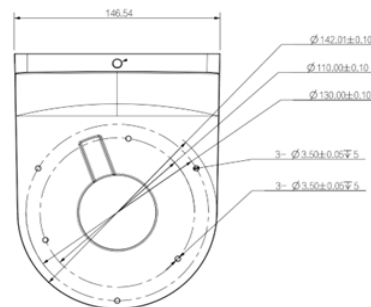

Wall Mount Bracket (Standard Size)

LUM-W04(B)

Key Features

- For Select N5T and N5P Standard Size Turret Cameras
- Dimensions: 188.2 mm x 146.3 mm x 76.0 mm (7.4 in. x 5.8 in. x 3.0 in.)
- Aluminum Construction
- Max. Load Capacity: 2.0 kg (4.4 lb)

Learn More

View the accessory selector for all mount options.

Specifications

Weight	0.6 kg (1.3 lb)
Load Bearing Capacity	2.0 kg (4.4 lb)
Material	Aluminum
Color	White or Black
Dimensions	188.2 mm x 146.3 mm x 76.0 mm (7.4 in. x 5.8 in. x 3.0 in.)

Dimensional Drawing

Back View (mm [in.])

Side View (mm)

Bottom View (mm)