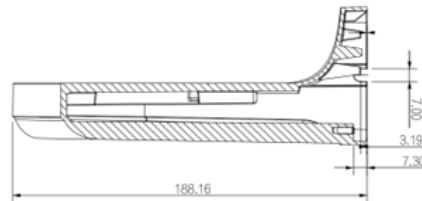

Wall Mount Bracket (Standard Size)

LUM-W04(B)

Key Features

- For Select N5T and N5P Standard Size Turret Cameras
- Dimensions: 188.2 mm x 146.3 mm x 76.0 mm (7.4 in. x 5.8 in. x 3.0 in.)
- Aluminum Construction
- Max. Load Capacity: 2.0 kg (4.4 lb)

Learn More

View the accessory selector for all mount options.

Specifications

Weight	0.6 kg (1.3 lb)
Load Bearing Capacity	2.0 kg (4.4 lb)
Material	Aluminum
Color	White or Black
Dimensions	188.2 mm x 146.3 mm x 76.0 mm (7.4 in. x 5.8 in. x 3.0 in.)

Dimensional Drawing

Back View (mm [in.])

Side View (mm)

Bottom View (mm)