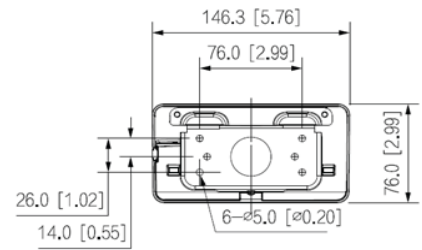

Wall Mount Bracket (Standard Size)

LUM-W04(B)

Key Features

- For Select N5T and N5P Standard Size Turret Cameras
- Dimensions: 188.2 mm x 146.3 mm x 76.0 mm (7.4 in. x 5.8 in. x 3.0 in.)
- Aluminum Construction
- Max. Load Capacity: 2.0 kg (4.4 lb)

Learn More

View the accessory selector for all mount options.

Specifications

Weight	0.6 kg (1.3 lb)
Load Bearing Capacity	2.0 kg (4.4 lb)
Material	Aluminum
Color	White or Black
Dimensions	188.2 mm x 146.3 mm x 76.0 mm (7.4 in. x 5.8 in. x 3.0 in.)

Dimensional Drawing

Back View (mm [in.])

Side View (mm)

Bottom View (mm)