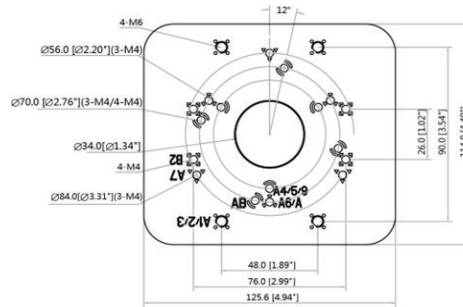

Wall Mount Bracket (Standard Size)

LUM-P02

Key Features

- Fits Select Standard Size Bullet (N5B, N3B), Dome (N5D, N3D), and Turret (N5T, N3T, N5P) Cameras
- Aluminum and SS304 Construction
- Product Dimensions (W x H x D): 125.6 mm x 114.0 mm x 20.0 mm (4.9 in. x 4.5 in. x 0.8 in.)
- Mast Diameter: Φ 80.0 mm to 150.0 mm (Φ 3.15 in. to 5.91 in.)
- Max. Load Capacity: 3.0 kg (6.6 lb)

Learn More

View the accessory selector for all mount options.

Specifications

Weight	0.3 kg (0.6 lb)
Load Bearing Capacity	3.0 kg (6.6 lb)
Material	Aluminum and SUS304
Color	White
Product Dimensions (W x H x D)	125.6 mm x 114.0 mm x 20.0 mm (4.9 in. x 4.5 in. x 0.8 in.)
Mast Diameter	Φ 80.0 mm to 150.0 mm (Φ 3.2 in. to 5.9 in.)

Dimensional Drawing

mm [in.]

Front View

Aerial View