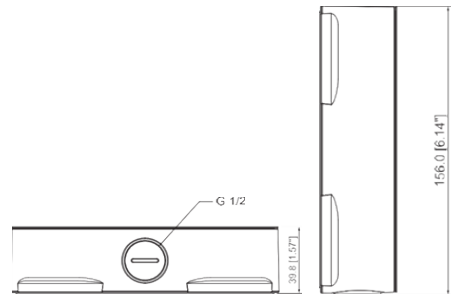

Junction Box

LUM-J03

Key Features

- For N9F Fisheye Cameras
- Aluminum Construction
- Dimensions: $\Phi 156.0$ mm x 39.8 mm ($\Phi 6.14$ in. x 1.57 in.)
- Max. Load Capacity: 6.6 lb (3.0 kg)

Learn More

View the accessory selector for all mount options.

Specifications

Weight	0.5 kg (1.1 lb)
Load Bearing Capacity	3.0 kg (6.6 lb)
Material	Aluminum
Color	White
Dimensions	$\Phi 156.0$ mm x 39.8 mm ($\Phi 6.14$ in. x 1.57 in.)
Pipe Thread	M20 (G1/2 in.)

Dimensional Drawing

mm [in.]

Bottom View

Side View