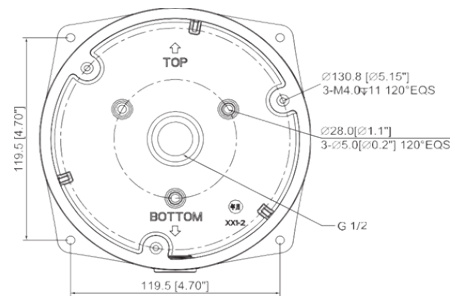

Junction Box

LUM-J03

Key Features

- For N9F Fisheye Cameras
- Aluminum Construction
- Dimensions: $\Phi 156.0$ mm x 39.8 mm ($\Phi 6.14$ in. x 1.57 in.)
- Max. Load Capacity: 6.6 lb (3.0 kg)

Learn More

View the accessory selector for all mount options.

Specifications

Weight	0.5 kg (1.1 lb)
Load Bearing Capacity	3.0 kg (6.6 lb)
Material	Aluminum
Color	White
Dimensions	$\Phi 156.0$ mm x 39.8 mm ($\Phi 6.14$ in. x 1.57 in.)
Pipe Thread	M20 (G1/2 in.)

Dimensional Drawing

mm [in.]

Bottom View

Side View