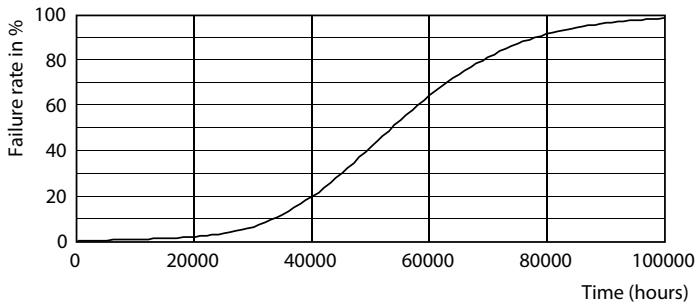

MasterClass MainsFit (UL Type-B) T8

Photometric data

General uniform lighting - 8.4T8/MAS/48-835/MF15/G/DIM UE 25/1

Lifetime

Life Expectancy Diagram