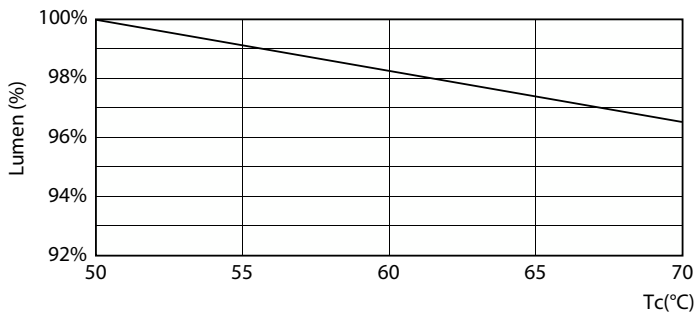

Lumen Maintenance Diagram - 8.4T8/MAS/48-835/MF15/G/DIM UE 25/1