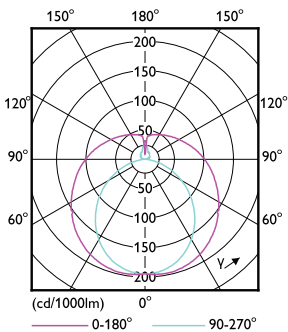

Dimensional drawing

| Product | D1 | D2 | A1 | A2 | A3 |
|---|---------|---------|------------|------------|------------|
| 8.4T8/MAS/48-835/ MF15/G/DIM UE 25/1 | 25.7 mm | 27.9 mm | 1,199.4 mm | 1,206.5 mm | 1,213.6 mm |

Photometric data

Spectral Power Distribution Colour - 8.4T8/MAS/48-835/MF15/G/DIM UE 25/1

Light Distribution Diagram - 8.4T8/MAS/48-835/MF15/G/DIM UE 25/1

MasterClass MainsFit (UL Type-B) T8

Photometric data