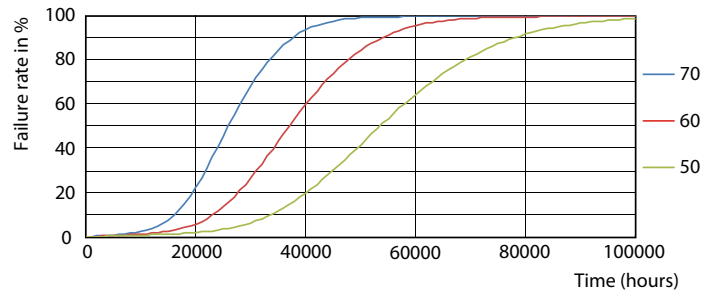

MasterClass MainsFit (UL Type-B) T8

Photometric data

General uniform lighting - 8.4T8/MAS/48-835/MF15/G/DIM UE 25/1

Lifetime

Life Expectancy Diagram