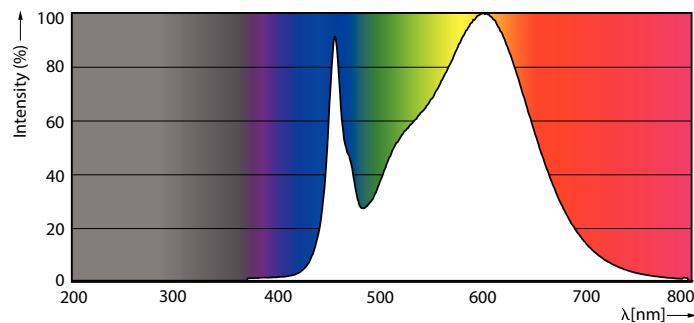

Photometric data

Spectral Power Distribution Colour - 8.4T8/MAS/48-835/MF15/G/DIM UE 25/1