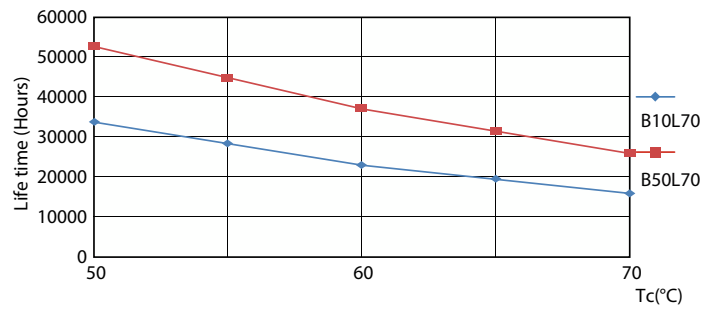

FailureRate

LifetimeVsTc