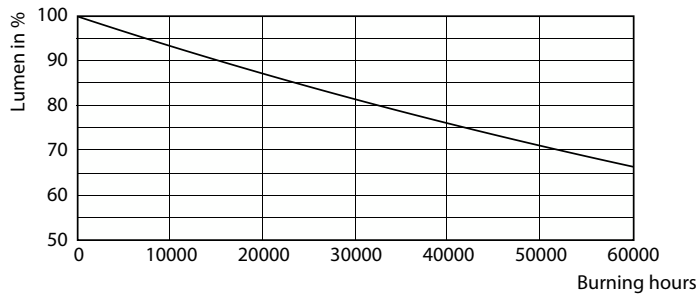

MasterClass MainsFit (UL Type-B) T8

Lifetime

Lumen Maintenance Diagram - 8.4T8/MAS/48-835/MF15/G/DIM UE 25/1