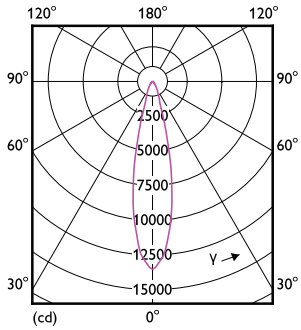

TrueForce High Lumen PAR

Photometric data

Light Distribution Diagram - 33PAR38/PER/835/F25/DIM/120V 6/1FB