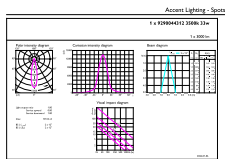

Photometric data

Accent Lighting Spots - 33PAR38/PER/835/F25/DIM/120V 6/1FB

Spectral Power Distribution Colour - 33PAR38/PER/835/F25/DIM/120V 6/1FB