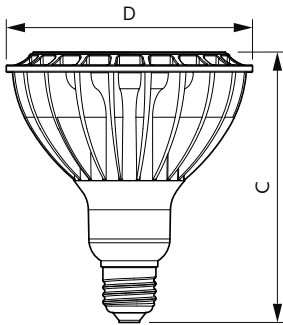

Product data

General Information		Operating and Electrical	
Cap-Base	E26	Input Frequency	50 to 60 Hz
Nominal lifetime	25,000 hour(s)	Power Consumption	33 W
Switching Cycle	50,000	Lamp Current (Nom)	300 mA
Lighting Technology	LEDspot	Wattage Equivalent	250 W
Light Technical		Starting Time (Nom)	0.5 s
Color Code	835 [CCT of 3500K]	Warm-up time to 60% light	0.5 s
Beam Angle (Nom)	25 degree(s)	Power Factor (Fraction)	0.95
Luminous Flux	3,000 lm	Voltage (Nom)	120 V
Luminous Intensity (Nom)	10,000 cd	Temperature	
Color Designation	White (WH)	T-Case Maximum (Nom)	90 °C
Correlated Color Temperature (Nom)	3500 K	Controls and Dimming	
Luminous Efficacy (rated) (Nom)	90 lm/W	Dimmable	Only with specific dimmers
Color Consistency	<4	Mechanical and Housing	
Color rendering index (CRI)	80	Bulb Finish	Clear
LLMF At End Of Nominal Lifetime (Nom)	70 %	Bulb Material	Metal

TrueForce High Lumen PAR

Bulb Shape	PAR38
UL Wet/ damp/ dry location	Damp location
Net Weight (Piece)	0.560 kg

Approval and Application

Suitable For Accent Lighting	Yes
EU RoHS compliant	Yes
T20 compliant	N/A
Ambient temperature range	-20 to +45 °C

Application Conditions

can it be used in closed luminaires	No
Wireless Technology	Not applicable

Product Data

Order product name	33PAR38/PER/835/F25/DIM/120V 6/1FB
Full product name	33PAR38/PER/835/F25/DIM/120V 6/1FB
Order code	929004431204
Material Nr. (12NC)	929004431204
Numerator - Quantity Per Pack	1
EAN/UPC - Product/Case	046677610760
Numerator - Packs per outer box	6
EAN/UPC - Case	50046677610765

Dimensional drawing

Product	D	C
33PAR38/PER/835/F25/DIM/120V 6/1FB	123 mm	133 mm

Photometric data

Accent Lighting Spots - 33PAR38/PER/835/F25/DIM/120V 6/1FB

Spectral Power Distribution Colour - 33PAR38/PER/835/F25/DIM/120V 6/1FB