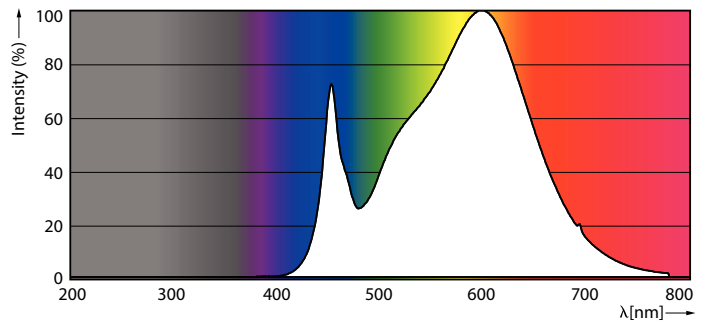

Product data

General Information		Operating and Electrical	
Cap-Base	E26	Input Frequency	50 to 60 Hz
Nominal lifetime	25,000 hour(s)	Power Consumption	33 W
Switching Cycle	50,000	Lamp Current (Nom)	300 mA
Lighting Technology	LEDspot	Wattage Equivalent	250 W
Light Technical		Starting Time (Nom)	0.5 s
Color Code	835 [CCT of 3500K]	Warm-up time to 60% light	0.5 s
Beam Angle (Nom)	25 degree(s)	Power Factor (Fraction)	0.95
Luminous Flux	3,000 lm	Voltage (Nom)	120 V
Luminous Intensity (Nom)	10,000 cd	Temperature	
Color Designation	White (WH)	T-Case Maximum (Nom)	90 °C
Correlated Color Temperature (Nom)	3500 K	Controls and Dimming	
Luminous Efficacy (rated) (Nom)	90 lm/W	Dimmable	Only with specific dimmers
Color Consistency	<4	Mechanical and Housing	
Color rendering index (CRI)	80	Bulb Finish	Clear
LLMF At End Of Nominal Lifetime (Nom)	70 %	Bulb Material	Metal

Dimensional drawing

Product	D	C
33PAR38/PER/835/F25/DIM/120V 6/1FB	123 mm	133 mm

Photometric data

Accent Lighting Spots - 33PAR38/PER/835/F25/DIM/120V 6/1FB

Spectral Power Distribution Colour - 33PAR38/PER/835/F25/DIM/120V 6/1FB