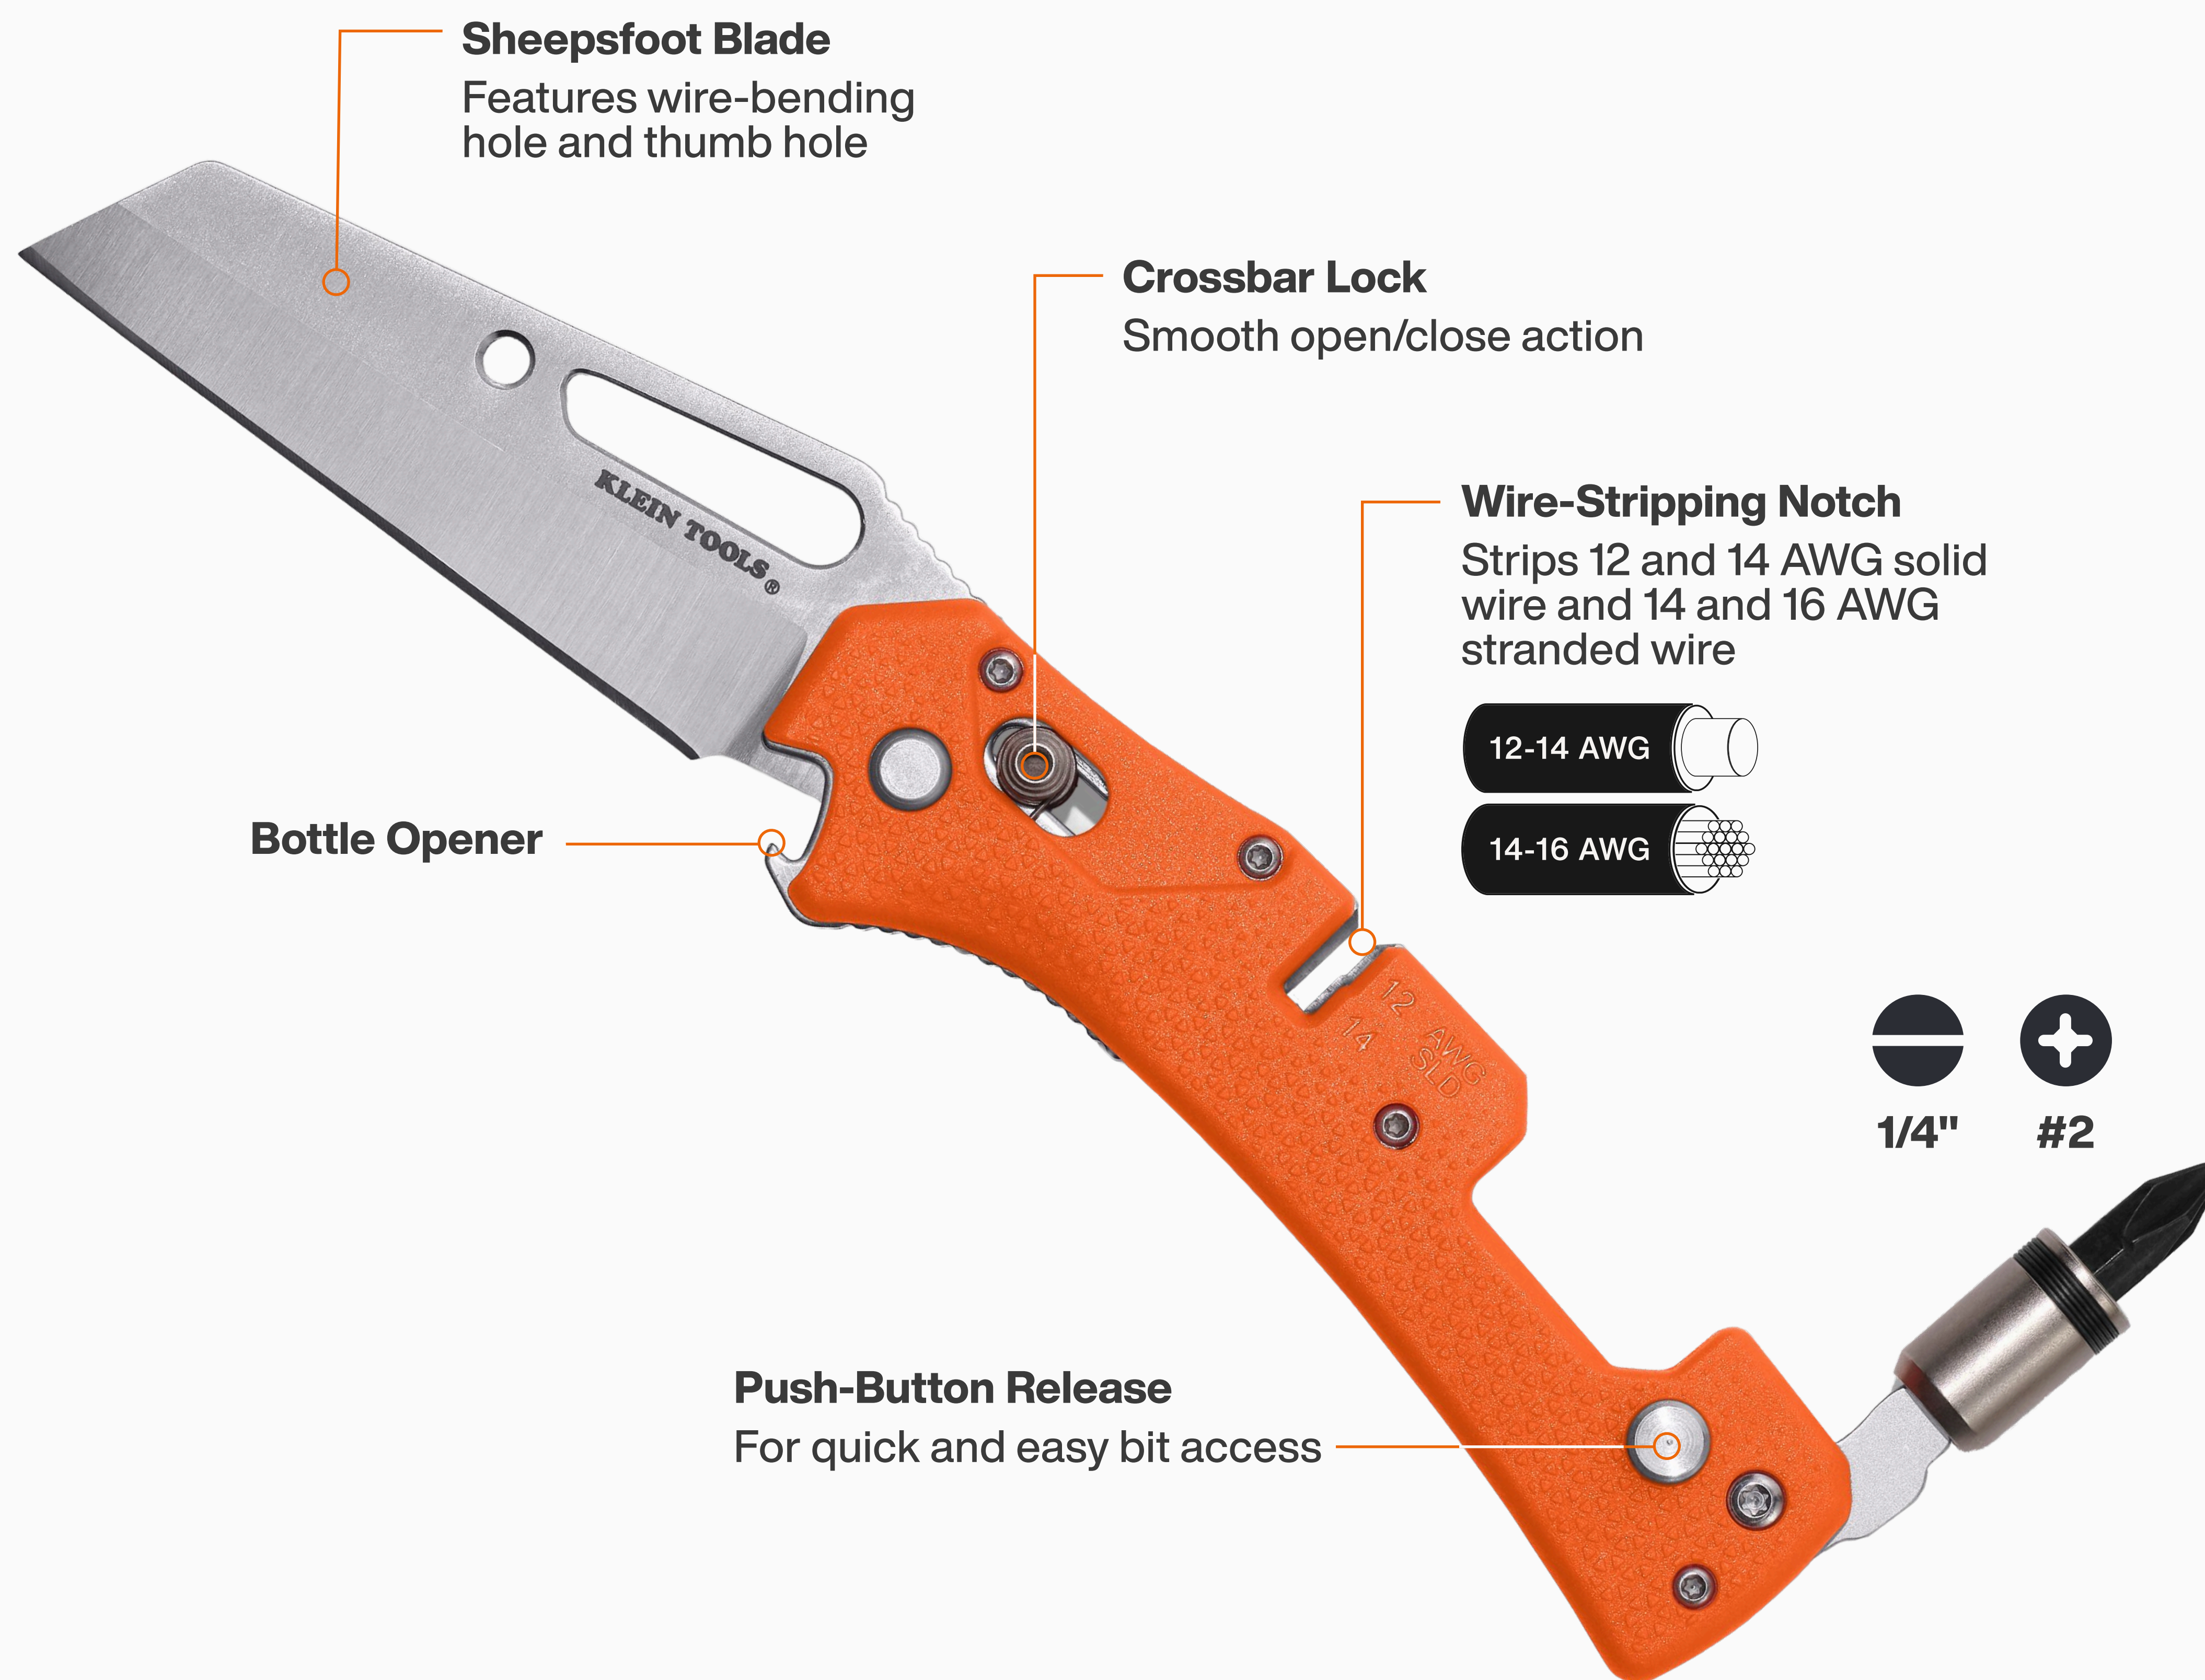

Electrician's Pocket Knife With Driver

Compact, Multi-Use Pocket Knife With Sheepsfoot Blade

Deep-Carry Steel Pocket Clip
Effortlessly fits into tool pouches and pockets

Double-Ended Bit
Removable #2 Phillips and 1/4-Inch Slotted locks open at 90° and 180° angles

Cat. No.	UPC	Description	Length Open	Length Closed
44056D	7-83423-02116-5	Electrician's Pocket Knife with Driver	7.4" (19 cm)	4.6" (12 cm)

⚠ Visit www.kleintools.com for warnings.

See our complete line of knives. www.kleintools.com