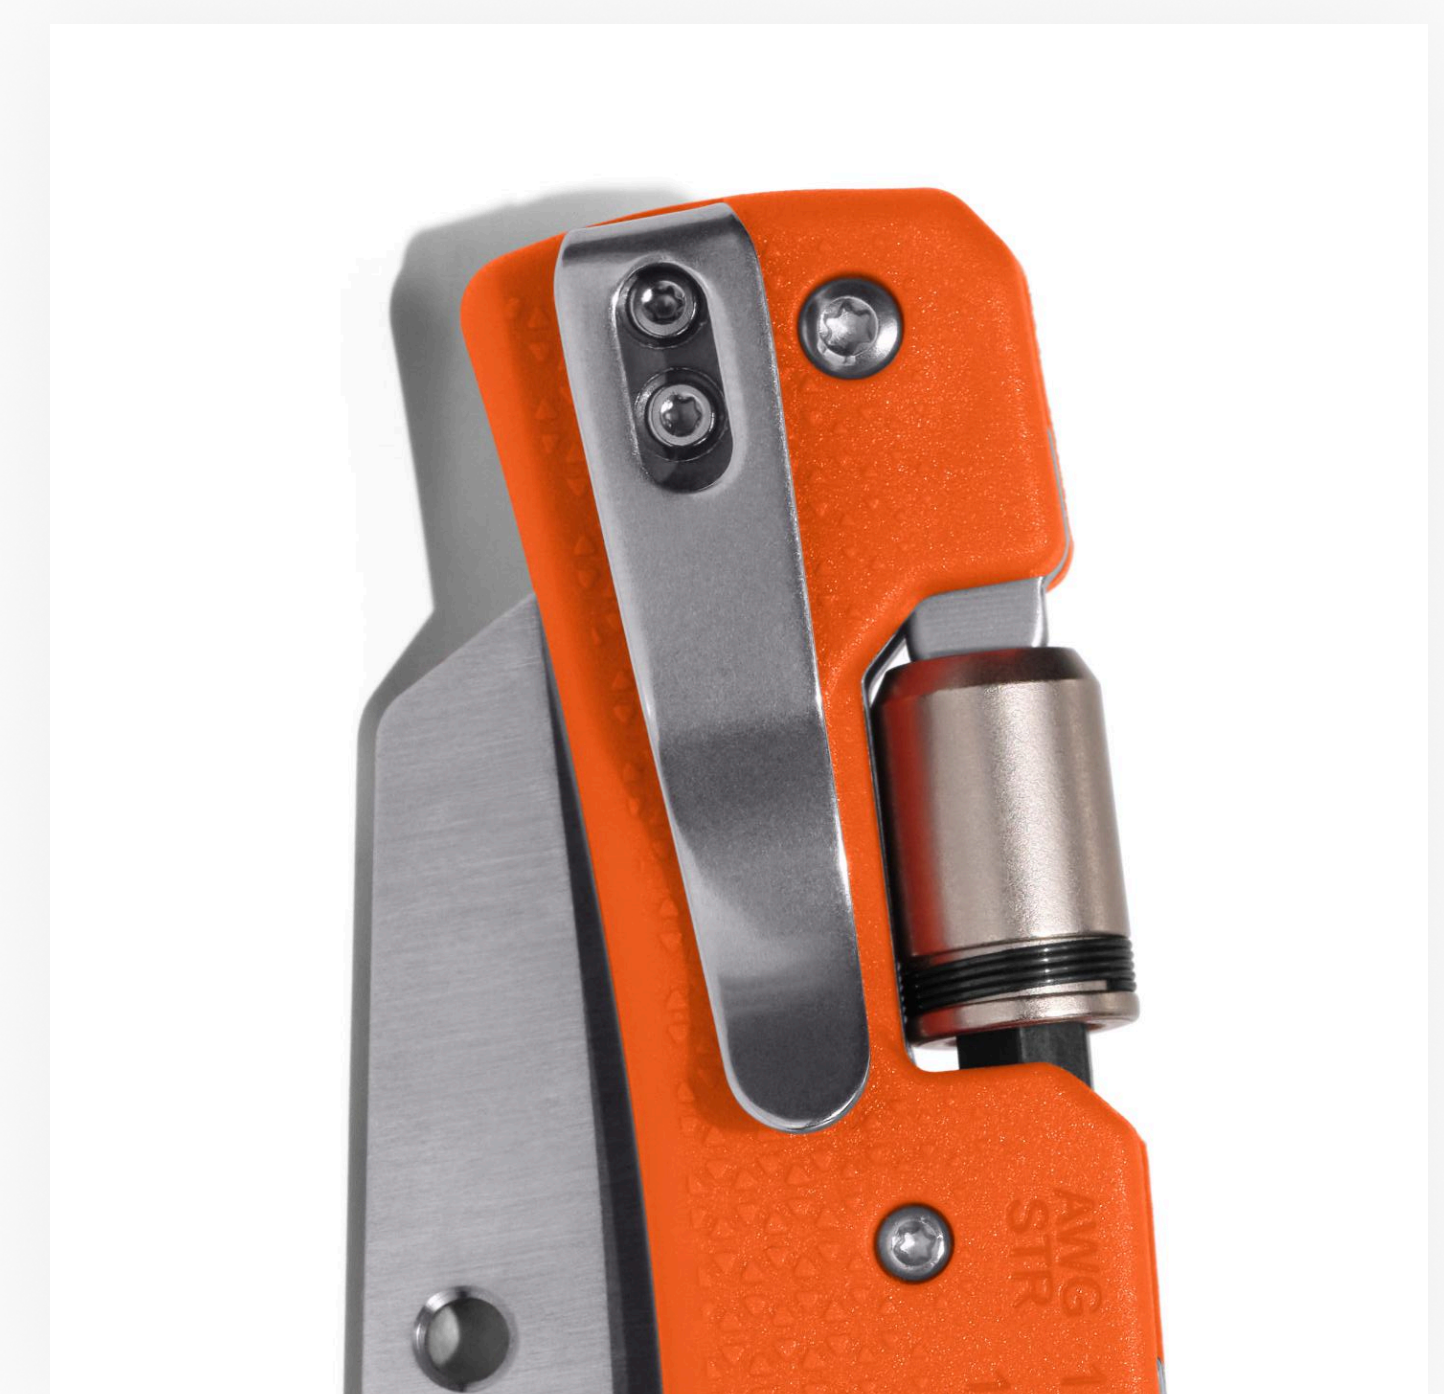

Electrician's Pocket Knife With Driver

Compact, Multi-Use Pocket Knife With Sheepsfoot Blade

Deep-Carry Steel Pocket Clip
Effortlessly fits into tool pouches and pockets

Double-Ended Bit
Removable #2 Phillips and 1/4-Inch Slotted locks open at 90° and 180° angles

Cat. No.	UPC	Description	Length Open	Length Closed
44056D	7-83423-02116-5	Electrician's Pocket Knife with Driver	7.4" (19 cm)	4.6" (12 cm)

⚠ Visit www.kleintools.com for warnings.

See our complete line of knives. www.kleintools.com