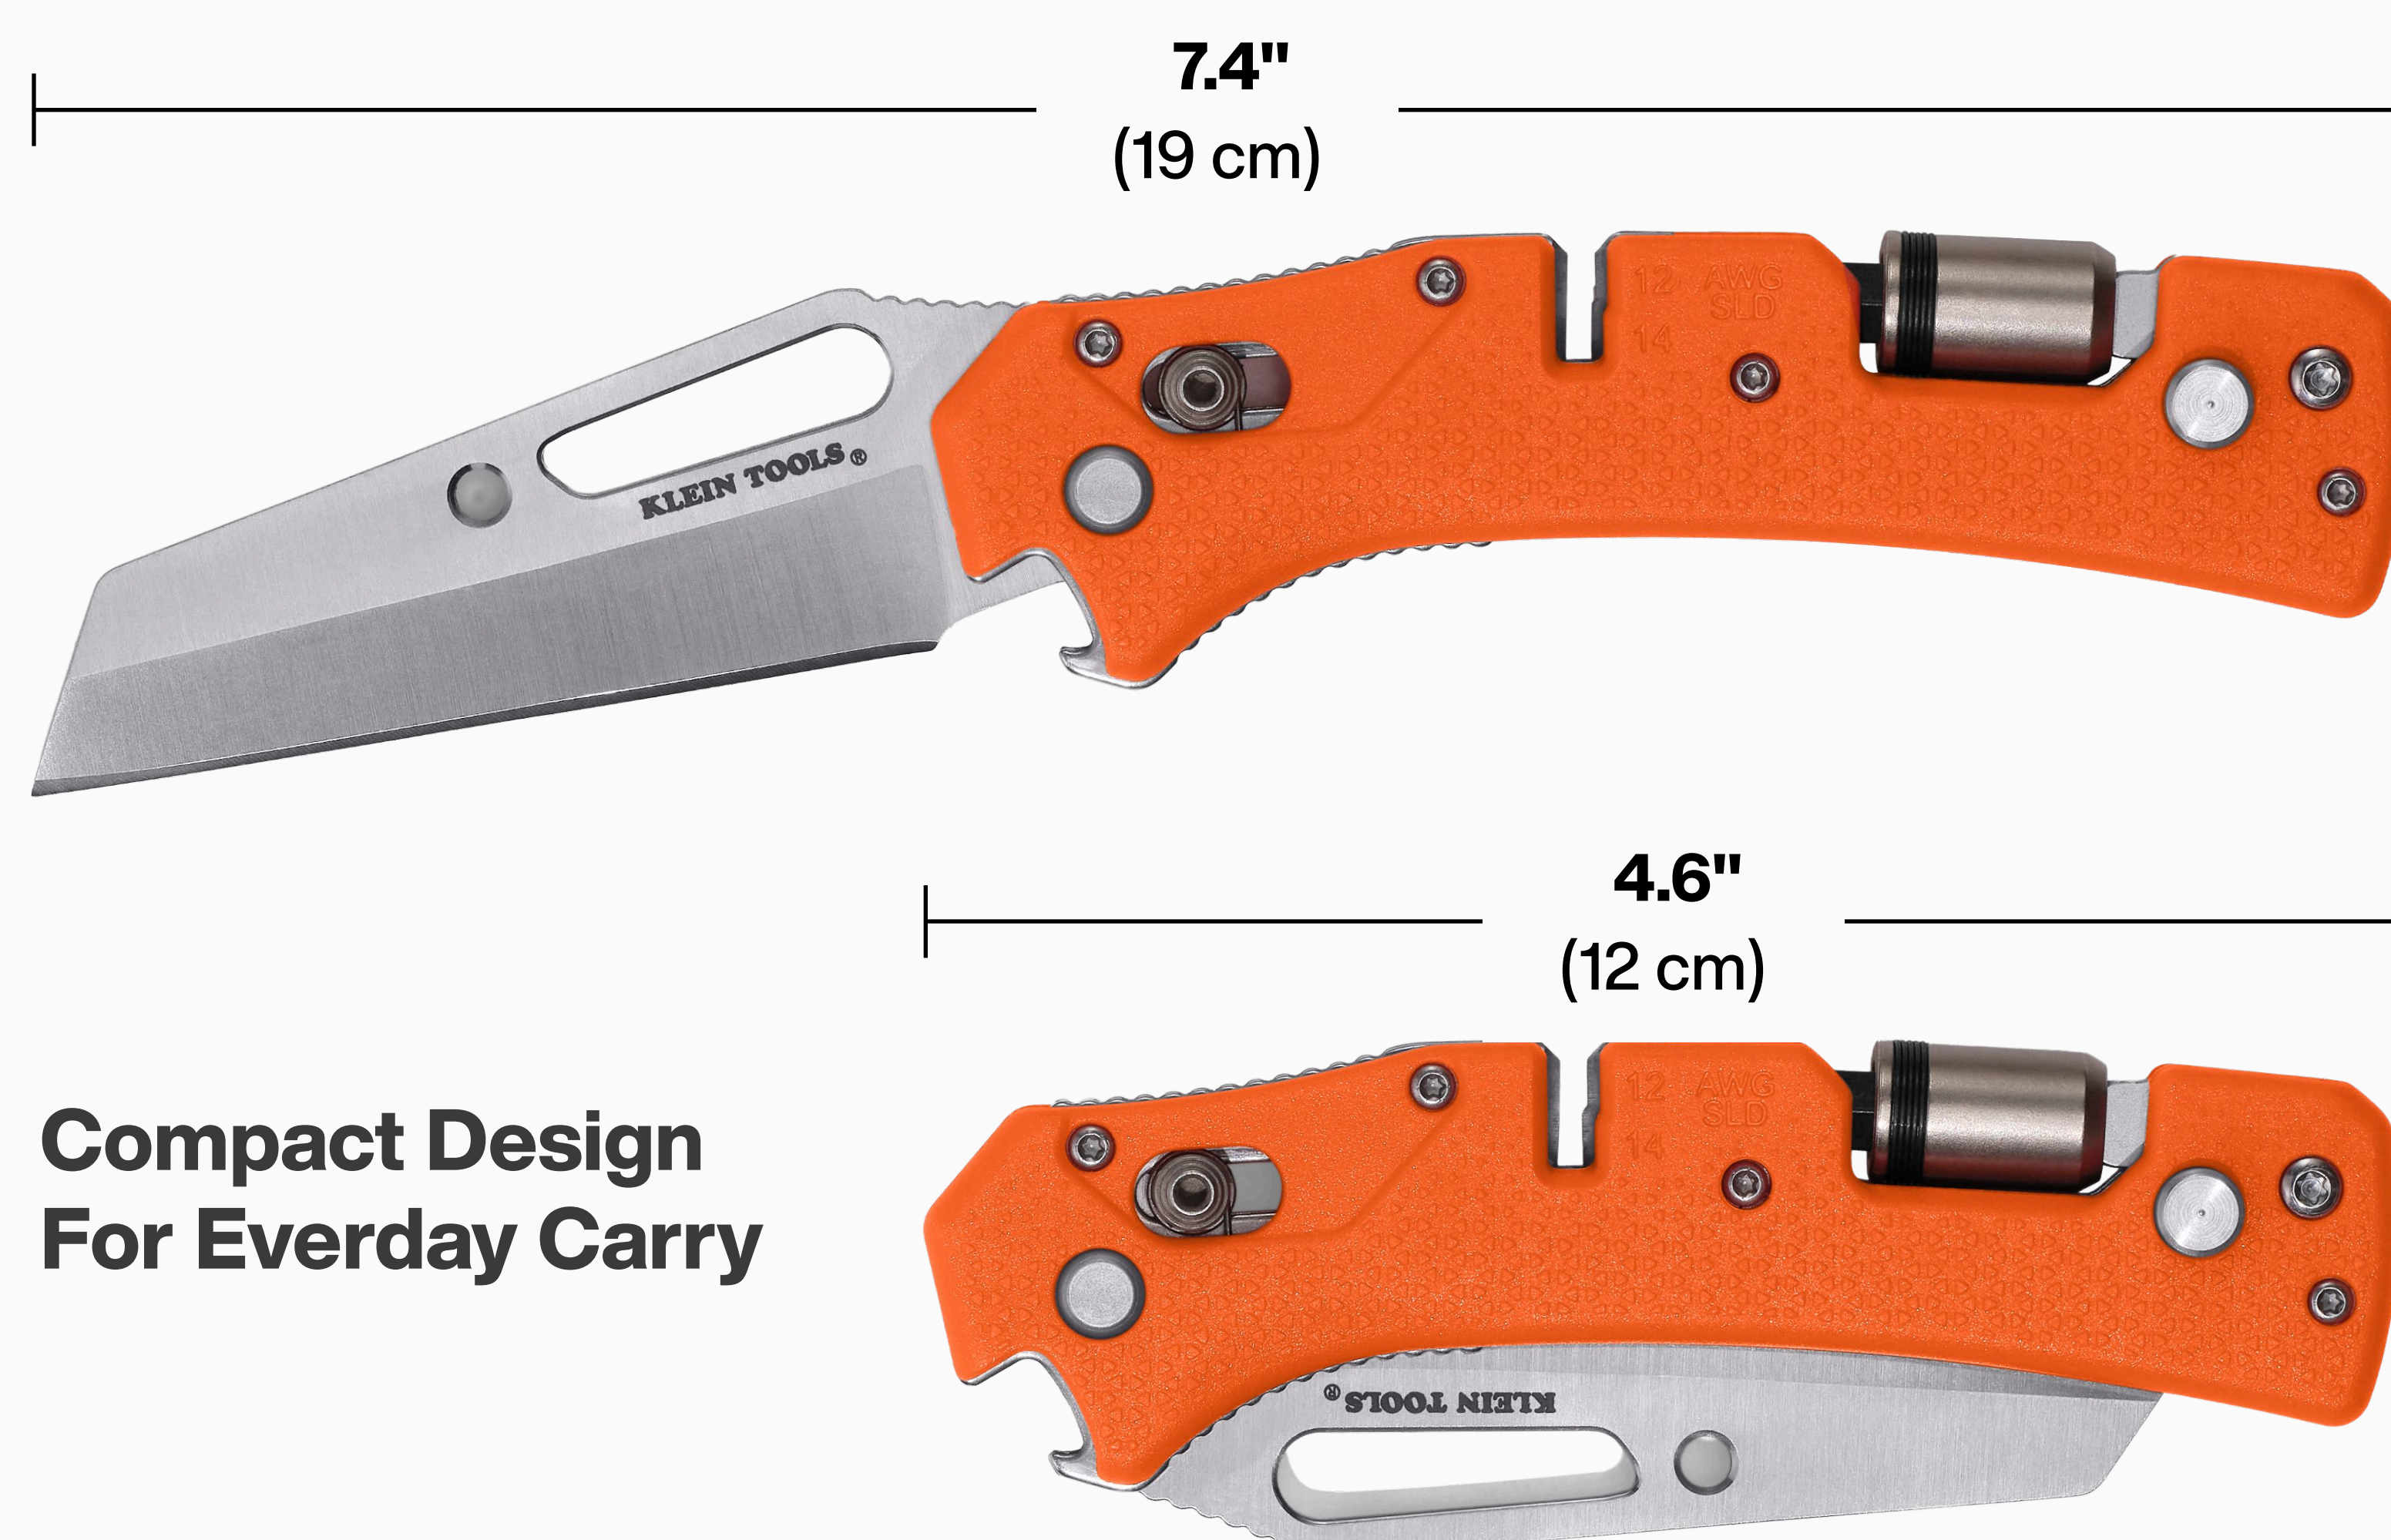

Electrician's Pocket Knife With Driver

Compact, Multi-Use Pocket Knife With Sheepsfoot Blade

Deep-Carry Steel Pocket Clip
Effortlessly fits into tool pouches and pockets

Double-Ended Bit
Removable #2 Phillips and 1/4-Inch Slotted locks open at 90° and 180° angles

Cat. No.	UPC	Description	Length Open	Length Closed
44056D	7-83423-02116-5	Electrician's Pocket Knife with Driver	7.4" (19 cm)	4.6" (12 cm)

⚠ Visit www.kleintools.com for warnings.

See our complete line of knives. www.kleintools.com