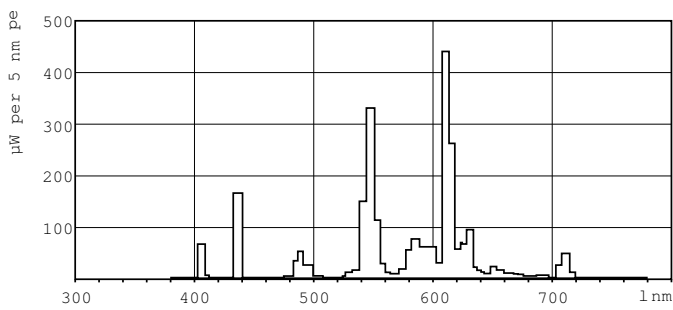

Product data

General Information		Operating and Electrical	
Cap-Base	GX24Q-3 [GX24q-3]	Power (Rated) (Nom)	27.0 W
LSF Preheat 2000 h Rated	99 %	Lamp Current (Nom)	0.335 A
LSF Preheat 4000 h Rated	98 %	Temperature	
LSF Preheat 6000 h Rated	97 %	Design Temperature (Nom)	28 °C
LSF Preheat 8000 h Rated	90 %	Controls and Dimming	
Light Technical		Dimmable	Yes
Color Code	827 [CCT of 2700K]	Mechanical and Housing	
Luminous Flux (Nom)	1750 lm	Cap-Base Information	4P
Luminous Flux (Rated) (Nom)	1750 lm	Approval and Application	
Color Designation	Incandescent White	Mercury (Hg) Content (Nom)	1.4 mg
Correlated Color Temperature (Nom)	2700 K	Product Data	
Luminous Efficacy (rated) (Nom)	64.8 lm/W	Order product name	PL-T 26W/827/A/4P/ALTO
Color Rendering Index (Nom)	82	EAN/UPC - Product	046677384401
LLMF 2000 h Rated	92 %	Order code	458240
LLMF 4000 h Rated	88 %	Numerator - Quantity Per Pack	1
LLMF 6000 h Rated	85 %	Numerator - Packs per outer box	10
LLMF 8000 h Rated	84 %		
LLMF 12000 h Rated	81 %		

PL-T Triple 4-Pin Base

Material Nr. (12NC)	927910982750
Net Weight (Piece)	64.000 g
ILCOS Code	FSM-26/27/1B-E-GX24q=3

Dimensional drawing

PL-T ALTO 26W/827/4P A

Product	D (max)	A (max)	B (max)	C (max)
PL-T 26W/827/A/4P/ALTO	41 mm	86.7 mm	111.0 mm	126.7 mm

Photometric data

Lightcolor /827

Lightcolor /827

Lifetime

Lumen Maintenance 3 h and 12 h cycle

Life Expectancy 3 h cycle

PL-T Triple 4-Pin Base

Lifetime