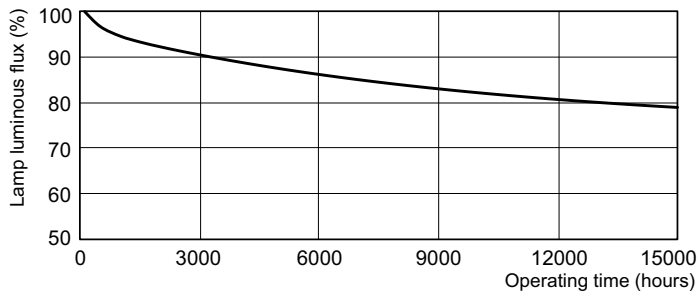

Photometric data

Lightcolor /827

Lightcolor /827

Lifetime

Lumen Maintenance 3 h and 12 h cycle

Life Expectancy 3 h cycle

PL-T Triple 4-Pin Base

Lifetime

Life Expectancy 12 h cycle