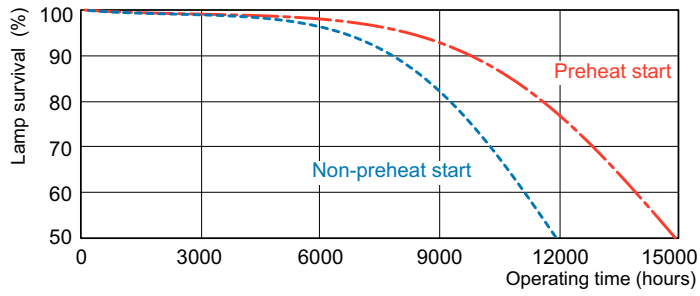

Photometric data

Lightcolor /827

Lightcolor /827

Lifetime

Lumen Maintenance 3 h and 12 h cycle

Life Expectancy 3 h cycle

PL-T Triple 4-Pin Base

Lifetime

Life Expectancy 12 h cycle