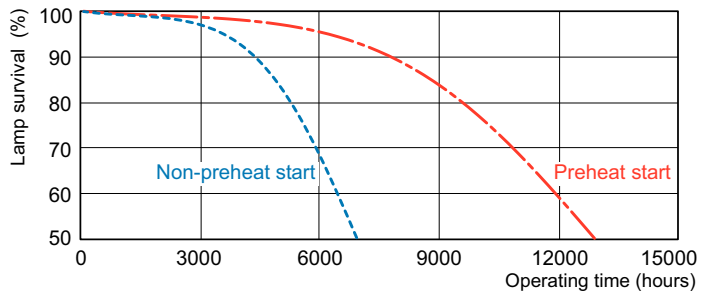

Photometric data

Lightcolor /827

Lightcolor /827

Lifetime

Lumen Maintenance 3 h and 12 h cycle

Life Expectancy 3 h cycle

PL-T Triple 4-Pin Base

Lifetime

Life Expectancy 12 h cycle