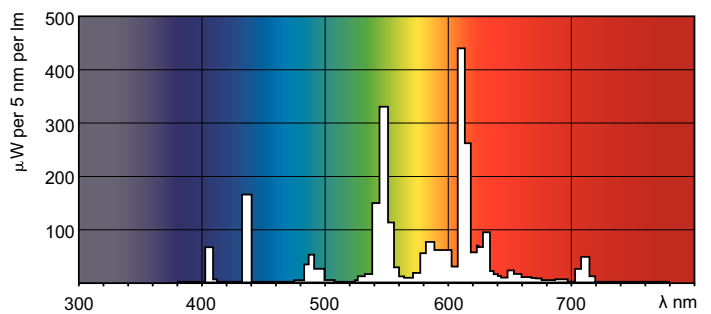

Product data

General Information		Operating and Electrical	
Cap-Base	GX24Q-3 [GX24q-3]	Power (Rated) (Nom)	27.0 W
LSF Preheat 2000 h Rated	99 %	Lamp Current (Nom)	0.335 A
LSF Preheat 4000 h Rated	98 %	Temperature	
LSF Preheat 6000 h Rated	97 %	Design Temperature (Nom)	28 °C
LSF Preheat 8000 h Rated	90 %	Controls and Dimming	
Light Technical		Dimmable	Yes
Color Code	827 [CCT of 2700K]	Mechanical and Housing	
Luminous Flux (Nom)	1750 lm	Cap-Base Information	4P
Luminous Flux (Rated) (Nom)	1750 lm	Approval and Application	
Color Designation	Incandescent White	Mercury (Hg) Content (Nom)	1.4 mg
Correlated Color Temperature (Nom)	2700 K	Product Data	
Luminous Efficacy (rated) (Nom)	64.8 lm/W	Order product name	PL-T 26W/827/A/4P/ALTO
Color Rendering Index (Nom)	82	EAN/UPC - Product	046677384401
LLMF 2000 h Rated	92 %	Order code	458240
LLMF 4000 h Rated	88 %	Numerator - Quantity Per Pack	1
LLMF 6000 h Rated	85 %	Numerator - Packs per outer box	10
LLMF 8000 h Rated	84 %		
LLMF 12000 h Rated	81 %		

PL-T Triple 4-Pin Base

Material Nr. (12NC)	927910982750
Net Weight (Piece)	64.000 g
ILCOS Code	FSM-26/27/1B-E-GX24q=3

Dimensional drawing

PL-T ALTO 26W/827/4P A

Product	D (max)	A (max)	B (max)	C (max)
PL-T 26W/827/A/4P/ALTO	41 mm	86.7 mm	111.0 mm	126.7 mm

Photometric data

Lightcolor /827

Lightcolor /827

Lifetime

Lumen Maintenance 3 h and 12 h cycle

Life Expectancy 3 h cycle

PL-T Triple 4-Pin Base

Lifetime