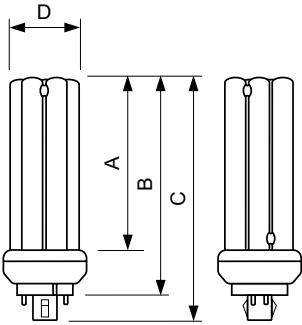

PL-T Triple 4-Pin Base

PL-T 26W/827/A/4P/ALTO

Philips Linear Compact Fluorescent Lamps offer designers, specifiers and end-users new levels of efficiencies and versatility in sizes, configurations and application possibilities. With so many elegant fixtures available to complement their small size, high light output and advanced technology, Philips Energy Advantage lamps are fast becoming the preferred choice when maximum efficiency and sleek design solutions are required.

Product data

General Information		Operating and Electrical	
Cap-Base	GX24Q-3 [GX24q-3]	Power (Rated) (Nom)	27.0 W
LSF Preheat 2000 h Rated	99 %	Lamp Current (Nom)	0.335 A
LSF Preheat 4000 h Rated	98 %	Temperature	
LSF Preheat 6000 h Rated	97 %	Design Temperature (Nom)	28 °C
LSF Preheat 8000 h Rated	90 %	Controls and Dimming	
Light Technical		Dimmable	Yes
Color Code	827 [CCT of 2700K]	Mechanical and Housing	
Luminous Flux (Nom)	1750 lm	Cap-Base Information	4P
Luminous Flux (Rated) (Nom)	1750 lm	Approval and Application	
Color Designation	Incandescent White	Mercury (Hg) Content (Nom)	1.4 mg
Correlated Color Temperature (Nom)	2700 K	Product Data	
Luminous Efficacy (rated) (Nom)	64.8 lm/W	Order product name	PL-T 26W/827/A/4P/ALTO
Color Rendering Index (Nom)	82	EAN/UPC - Product	046677384401
LLMF 2000 h Rated	92 %	Order code	458240
LLMF 4000 h Rated	88 %	Numerator - Quantity Per Pack	1
LLMF 6000 h Rated	85 %	Numerator - Packs per outer box	10
LLMF 8000 h Rated	84 %		
LLMF 12000 h Rated	81 %		

PL-T Triple 4-Pin Base

Material Nr. (12NC)	927910982750
Net Weight (Piece)	64.000 g
ILCOS Code	FSM-26/27/1B-E-GX24q=3

Dimensional drawing

PL-T ALTO 26W/827/4P A

Product	D (max)	A (max)	B (max)	C (max)
PL-T 26W/827/A/4P/ALTO	41 mm	86.7 mm	111.0 mm	126.7 mm