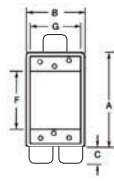

CIFS-1G-1/2-HV / CIFS-1G-3/4-HV

Cat. No.	Hub Size (in.)	No. of Gangs	No. of Lugs	A (in.)	B (in.)	C (in.)	D (in.)	E (in.)	F (in.)	G (in.)	H (in.)	J (in.)	Cu (in.)
347 Volt FS Box Kits - 1-7/8 in. Deep (Cast Aluminum)													
CIFS-1G-1/2-HV*	1 x 1/2	1	3	4-5/8	2-13/16	13/16	1-7/8	1-1/4	2-7/8	2-5/16	1-9/16	-	14.0
CIFS-1G-3/4-HV*	1 x 3/4	1	3	4-5/8	2-13/16	13/16	1-7/8	1-1/2	2-7/8	2-5/16	1-9/16	-	14.0

* For dry locations only
Includes stamped aluminum "CIFS-9HV" 347 V covers (not raintight)

Iberville® FS metallic boxes

C1FSC-1G

C1FSC-3G-3/4

Cat. No.	Hub Size	No. of Gangs	No. of Lugs	A (in.)	B (in.)	C (in.)	D (in.)	E (in.)	F (in.)	G (in.)	H (in.)	Cu (in.)
FS Boxes - 1-7/8 in. Deep (Cast Aluminum)												
C1FSC-1G-1/2	2 x 1/2	1	4	4-5/16	2-13/16	27/32	1-7/8	1-1/4	2-7/8	2-5/16	1-9/16	14.0
C1FSC-1G-3/4	2 x 3/4	1	4	4-5/16	2-13/16	27/32	1-7/8	1-1/2	2-7/8	2-5/16	1-9/16	14.0
C1FSC-1G-1	2 x 1	1	4	4-5/16	2-13/16	27/32	1-7/8	1-3/4	2-7/8	2-5/16	1-9/16	14.0
C1FSC-2G-1/2	2 x 1/2	2	4	4-3/8	4-11/16	31/32	1-7/8	1-1/4	2-7/8	4-1/4	1-5/8	26.0
C1FSC-2G-3/4	2 x 3/4	2	4	4-3/8	4-11/16	31/32	1-7/8	1-9/16	2-7/8	4-1/4	1-5/8	26.0
C1FSC-2G-1	2 x 1	2	4	4-3/8	4-11/16	31/32	1-7/8	1-3/4	2-7/8	4-1/4	1-5/8	26.0
C1FSC-3G-3/4	2 x 3/4	3	4	4-3/8	6-1/2	29/32	1-7/8	1-9/16	2-7/8	6-1/8	1-5/8	41.0

C1FSCC-1G

Cat. No.	Hub Size (in.)	No. of Gangs	No. of Lugs	A (in.)	B (in.)	C (in.)	D (in.)	E (in.)	F (in.)	G (in.)	H (in.)	J (in.)	Cu (in.)
FSCC Boxes - 1-7/8 in. Deep (Cast Aluminum)													
C1FSCC-1G-1/2	3 x 1/2	1	3	4-5/16	2-13/16	27/32	1-7/8	1-1/4	2-7/8	2-5/16	1-9/16	1-9/16	14.0
C1FSCC-1G-3/4	3 x 3/4	1	3	4-5/16	2-13/16	27/32	1-7/8	1-1/2	2-7/8	2-5/16	1-9/16	1-3/4	14.0