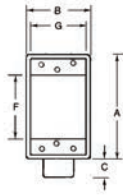

Iberville® FS metallic boxes

CIFS-1G

CIFS-2G

CIFS-3G

Cat. No.	Hub Size	No. of Gangs	No. of Lugs	A (in.)	B (in.)	C (in.)	D (in.)	E (in.)	F (in.)	G (in.)	H (in.)	Cu (in.)
FS Boxes - 1-7/8 in. Deep (Cast Aluminum)												
CIFS-1G-1/2	1 x 1/2	1	3	4-5/16	2-13/16	13/16	1-7/8	1-1/4	2-7/8	2-5/16	1-9/16	14.0
CIFS-1G-3/4	1 x 3/4	1	3	4-5/16	2-13/16	13/16	1-7/8	1-1/2	2-7/8	2-5/16	1-9/16	14.0
CIFS-1G-1	1 x 1	1	3	4-5/16	2-13/16	13/16	1-7/8	1-3/4	2-7/8	2-5/16	1-9/16	14.0
CIFS-2G-1/2	1 x 1/2	2	3	4-3/8	4-11/16	7/8	1-7/8	1-1/4	2-7/8	4-1/4	1-5/8	26.0
CIFS-2G-3/4	1 x 3/4	2	3	4-3/8	4-11/16	7/8	1-7/8	1-9/16	2-7/8	4-1/4	1-5/8	26.0
CIFS-2G-1	1 x 1	2	3	4-3/8	4-11/16	7/8	1-7/8	1-3/4	2-7/8	4-1/4	1-5/8	26.0
CIFS-3G-1/2	1 x 1/2	3	3	4-3/8	6-1/2	7/8	1-7/8	1-1/4	2-7/8	6-1/16	1-5/8	41.0
CIFS-3G-3/4	1 x 3/4	3	3	4-3/8	6-1/2	7/8	1-7/8	1-9/16	2-7/8	6-1/16	1-5/8	41.0

CIFS-1G-1/2-HV / CIFS-1G-3/4-HV

Cat. No.	Hub Size (in.)	No. of Gangs	No. of Lugs	A (in.)	B (in.)	C (in.)	D (in.)	E (in.)	F (in.)	G (in.)	H (in.)	J (in.)	Cu (in.)
347 Volt FS Box Kits - 1-7/8 in. Deep (Cast Aluminum)													
CIFS-1G-1/2-HV*	1 x 1/2	1	3	4-5/8	2-13/16	13/16	1-7/8	1-1/4	2-7/8	2-5/16	1-9/16	-	14.0
CIFS-1G-3/4-HV*	1 x 3/4	1	3	4-5/8	2-13/16	13/16	1-7/8	1-1/2	2-7/8	2-5/16	1-9/16	-	14.0

C1FSCC-1G

Cat. No.	Hub Size (in.)	No. of Gangs	No. of Lugs	A (in.)	B (in.)	C (in.)	D (in.)	E (in.)	F (in.)	G (in.)	H (in.)	J (in.)	Cu (in.)
FSCC Boxes - 1-7/8 in. Deep (Cast Aluminum)													
C1FSCC-1G-1/2	3 x 1/2	1	3	4-5/16	2-13/16	27/32	1-7/8	1-1/4	2-7/8	2-5/16	1-9/16	1-9/16	14.0
C1FSCC-1G-3/4	3 x 3/4	1	3	4-5/16	2-13/16	27/32	1-7/8	1-1/2	2-7/8	2-5/16	1-9/16	1-3/4	14.0