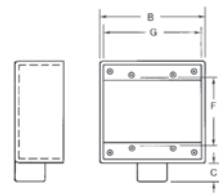

Iberville® FS metallic boxes

CIFS-1G

CIFS-2G

CIFS-3G

Cat. No.	Hub Size	No. of Gangs	No. of Lugs	A (in.)	B (in.)	C (in.)	D (in.)	E (in.)	F (in.)	G (in.)	H (in.)	Cu (in.)
FS Boxes - 1-7/8 in. Deep (Cast Aluminum)												
CIFS-1G-1/2	1 x 1/2	1	3	4-5/16	2-13/16	13/16	1-7/8	1-1/4	2-7/8	2-5/16	1-9/16	14.0
CIFS-1G-3/4	1 x 3/4	1	3	4-5/16	2-13/16	13/16	1-7/8	1-1/2	2-7/8	2-5/16	1-9/16	14.0
CIFS-1G-1	1 x 1	1	3	4-5/16	2-13/16	13/16	1-7/8	1-3/4	2-7/8	2-5/16	1-9/16	14.0
CIFS-2G-1/2	1 x 1/2	2	3	4-3/8	4-11/16	7/8	1-7/8	1-1/4	2-7/8	4-1/4	1-5/8	26.0
CIFS-2G-3/4	1 x 3/4	2	3	4-3/8	4-11/16	7/8	1-7/8	1-9/16	2-7/8	4-1/4	1-5/8	26.0
CIFS-2G-1	1 x 1	2	3	4-3/8	4-11/16	7/8	1-7/8	1-3/4	2-7/8	4-1/4	1-5/8	26.0
CIFS-3G-1/2	1 x 1/2	3	3	4-3/8	6-1/2	7/8	1-7/8	1-1/4	2-7/8	6-1/16	1-5/8	41.0
CIFS-3G-3/4	1 x 3/4	3	3	4-3/8	6-1/2	7/8	1-7/8	1-9/16	2-7/8	6-1/16	1-5/8	41.0

CIFS-1G-1/2-HV / CIFS-1G-3/4-HV

Cat. No.	Hub Size (in.)	No. of Gangs	No. of Lugs	A (in.)	B (in.)	C (in.)	D (in.)	E (in.)	F (in.)	G (in.)	H (in.)	J (in.)	Cu (in.)
347 Volt FS Box Kits - 1-7/8 in. Deep (Cast Aluminum)													
CIFS-1G-1/2-HV*	1 x 1/2	1	3	4-5/8	2-13/16	13/16	1-7/8	1-1/4	2-7/8	2-5/16	1-9/16	-	14.0
CIFS-1G-3/4-HV*	1 x 3/4	1	3	4-5/8	2-13/16	13/16	1-7/8	1-1/2	2-7/8	2-5/16	1-9/16	-	14.0

C1FSCC-1G

Cat. No.	Hub Size (in.)	No. of Gangs	No. of Lugs	A (in.)	B (in.)	C (in.)	D (in.)	E (in.)	F (in.)	G (in.)	H (in.)	J (in.)	Cu (in.)
FSCC Boxes - 1-7/8 in. Deep (Cast Aluminum)													
C1FSCC-1G-1/2	3 x 1/2	1	3	4-5/16	2-13/16	27/32	1-7/8	1-1/4	2-7/8	2-5/16	1-9/16	1-9/16	14.0
C1FSCC-1G-3/4	3 x 3/4	1	3	4-5/16	2-13/16	27/32	1-7/8	1-1/2	2-7/8	2-5/16	1-9/16	1-3/4	14.0