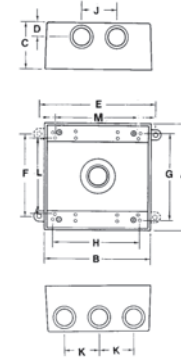

2IHD5

3IHD7

Cat. No.	Description	No. of Hubs	Hub Size (in.)	A (in.)	B (in.)	C (in.)	D (in.)	E (in.)	F (in.)	G (in.)	H (in.)	J (in.)	K (in.)	L (in.)	M (in.)	Cu. (in.)
Two Gang Outlet Boxes – 2 in. Deep (Cast Aluminum)																
S400CN	Two gang universal weatherproof box, silver, aluminum, with ground screw	3	1/2	4-9/16	4-5/8	2-1/16	5/8	5	3-1/2	3-11/16	3-3/4	-	-	3-1/4	3-9/16	31.8
S405E	Two gang universal weatherproof box, silver, aluminum, with ground screw	3	3/4	4-9/16	4-5/8	2-1/16	5/8	5	3-1/2	3-11/16	3-3/4	-	-	3-1/4	3-9/16	31.8
2IH3-2	Two gang universal weatherproof box, silver, aluminum, with ground screw	3	3/4	4-9/16	4-5/8	2-1/16	-	-	-	-	-	-	-	3-1/4	3-9/16	31.8
2IH4-1	Two gang universal weatherproof box, silver, aluminum, with ground screw	4	1/2	4-9/16	4-5/8	2-1/16	5/8	5	3-1/2	3-11/16	3-3/4	1-1/2	-	3-1/4	3-9/16	31.8
2IH4-2	Two gang universal weatherproof box, silver, aluminum, with ground screw	4	3/4	4-9/16	4-5/8	2-1/16	5/8	5	3-1/2	3-11/16	3-3/4	1-1/2	-	3-1/4	3-9/16	31.8
S401CN	Two gang universal weatherproof box, silver, aluminum, with ground screw	5	1/2	4-9/16	4-5/8	2-1/16	5/8	5	3-1/2	3-11/16	3-3/4	1-1/2	-	3-1/4	3-9/16	31.8
S402CN	Two gang universal weatherproof box, silver, aluminum, with ground screw	5	3/4	4-9/16	4-5/8	2-1/16	5/8	5	3-1/2	3-11/16	3-3/4	1-1/2	-	3-1/4	3-9/16	31.8
2IH5-1	Two gang universal weatherproof box, silver, aluminum, with ground screw	5	1/2	4-9/16	4-5/8	2-1/16	5/8	5	3-1/2	3-11/16	3-3/4	1-1/2	-	3-1/4	3-9/16	31.8
2IH5S2-1	Two gang universal weatherproof box, silver, aluminum, with ground screw	5	1/2	4-9/16	4-5/8	2-1/16	5/8	5	3-1/2	3-11/16	3-3/4	-	-	3-1/4	3-9/16	31.8
2IH5S2-2	Two gang universal weatherproof box, silver, aluminum, with ground screw	5	3/4	4-9/16	4-5/8	2-1/16	5/8	5	3-1/2	3-11/16	3-3/4	-	-	3-1/4	3-9/16	31.8
2IH7-1	Two gang universal weatherproof box, silver, aluminum, with ground screw	7	1/2	4-9/16	4-5/8	2-1/16	5/8	5	3-1/2	3-11/16	3-3/4	-	1-1/2	3-1/4	3-9/16	30.3
2IH7-2	Two gang universal weatherproof box, silver, aluminum, with ground screw	7	3/4	4-9/16	4-5/8	2-1/16	5/8	5	3-1/2	3-11/16	3-3/4	-	1-1/2	3-1/4	3-9/16	30.3
2IH7S2-1	Two gang universal weatherproof box, silver, aluminum, with ground screw	7	1/2	4-9/16	4-5/8	2-1/16	5/8	5	3-1/2	3-11/16	3-3/4	1-1/2	-	3-1/4	3-9/16	32.0
2IH7S2-2	Two gang universal weatherproof box, silver, aluminum, with ground screw	7	3/4	4-9/16	4-5/8	2-1/16	5/8	5	3-1/2	3-11/16	3-3/4	1-1/2	-	3-1/4	3-9/16	32.0