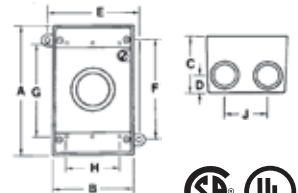

Red•Dot® universal device boxes

S100CN / S105CN / B13030G / IH3

B1502SG

DIH3-1-LM

IH4 / S101E / S121E-R-CN

S102CN / S107CN / IH5

IH6S2

Cat. No.	Description	No. of Hubs	Hub Size (in.)	A (in.)	B (in.)	C (in.)	D (in.)	E (in.)	F (in.)	G (in.)	H (in.)	J (in.)	Cu. (in.)
Single Gang Outlet Boxes - 2 in. Deep (Cast Aluminum)													
S100CN	Single gang universal standard outlet box	3	1/2	4-9/16	2-13/16	2	5/8	3-3/16	3-1/2	3-1/4	1-7/8	-	19.0
S100BRCN	Single gang universal standard outlet box, bronze, aluminum	3	1/2	4-9/16	2-13/16	2	5/8	3-3/16	3-1/2	3-1/4	1-7/8	-	19.0
S100WHCN	Single gang universal standard outlet box, white, aluminum	3	1/2	4-9/16	2-13/16	2	5/8	3-3/16	3-1/2	3-1/4	1-7/8	-	19.0
S105CN	Single gang universal weatherproof box, silver, aluminum	3	3/4	4-9/16	2-13/16	2	5/8	3-3/16	3-1/2	3-1/4	1-7/8	-	18.3
B13030G	Single gang universal weatherproof box, silver, aluminum	3	1	4-9/16	2-13/16	2	5/8	3-3/16	3-1/2	3-1/4	1-7/8	1-1/2	17.5
IH3-1-LM	Single gang universal weatherproof box, silver, aluminum	3	1/2	4-9/16	2-13/16	2	5/8	3-3/16	3-1/2	3-1/4	1-7/8	1-1/2	19.0
IH4-1-LM	Single gang universal weatherproof box, silver, aluminum	4	1/2	4-9/16	2-13/16	2	5/8	3-3/16	3-1/2	3-1/4	1-7/8	1-1/2	19.0
IH4-2-LM	Single gang universal weatherproof box, silver, aluminum	4	3/4	4-9/16	2-13/16	2	5/8	3-3/16	3-1/2	3-1/4	1-7/8	1-1/2	18.3
S101E	Single gang universal standard outlet box, silver, aluminum	4	1/2	4-9/16	2-13/16	2	5/8	3-3/16	3-1/2	3-1/4	1-7/8	1-1/2	19.0
S102CN	Single gang universal standard outlet box, silver, aluminum	5	1/2	4-9/16	2-13/16	2	5/8	3-3/16	3-1/2	3-1/4	1-7/8	1-1/2	19.0
S107CN	Single gang universal weatherproof box, silver, aluminum	5	3/4	4-9/16	2-13/16	2	5/8	3-3/16	3-1/2	3-1/4	1-7/8	1-1/2	18.3
B1501SGR	Single gang universal weatherproof box, silver, aluminum	5	1/2	4-9/16	2-13/16	2	5/8	3-3/16	3-1/2	3-1/4	1-7/8	1-1/2	18.3
B1502SG	Single gang universal weatherproof box, hub, silver, aluminum	5	3/4	4-9/16	2-13/16	2	5/8	3-3/16	3-1/2	3-1/4	1-7/8	1-1/2	18.0
IH6S2-1	Single gang universal weatherproof box, silver, aluminum	6	1/2	4-9/16	2-13/16	2	5/8	3-3/16	3-1/2	3-1/4	1-7/8	1-1/2	17.5
IH6S2-2	Single gang universal weatherproof box, silver, aluminum	6	3/4	4-9/16	2-13/16	2	5/8	3-3/16	3-1/2	3-1/4	1-7/8	1-1/2	17.5
DIH3-1-LM	Single gang universal weatherproof box, silver, aluminum	3	1/2	4-9/16	2-13/16	2	5/8	3-3/16	3-1/2	3-1/4	1-7/8	1-1/2	19.0
DIH3-1-LM-WH	Single gang universal weatherproof box, white, aluminum	3	1/2	4-9/16	2-13/16	2	5/8	3-3/16	3-1/2	3-1/4	1-7/8	1-1/2	19.0
DIH3-2-LM	Single gang universal weatherproof box, white, aluminum	3	1/2	4-9/16	2-13/16	2	5/8	3-3/16	3-1/2	3-1/4	1-7/8	1-1/2	18.3
IH3-1	Single gang universal weatherproof box, white, aluminum	3	1/2	4-9/16	2-13/16	2	5/8	3-3/16	3-1/2	3-1/4	1-7/8	1-1/2	19.0
IH4-1	Single gang universal weatherproof box, white, aluminum	4	1/2	4-9/16	2-13/16	2	5/8	3-3/16	3-1/2	3-1/4	1-7/8	1-1/2	19.0
IH4-2	Single gang universal weatherproof box, white, aluminum	4	3/4	4-9/16	2-13/16	2	5/8	3-3/16	3-1/2	3-1/4	1-7/8	1-1/2	18.3
IH5-1-LM	Single gang universal weatherproof box, white, aluminum	5	1/2	4-9/16	2-13/16	2	5/8	3-3/16	3-1/2	3-1/4	1-7/8	1-1/2	19.0
IH5-2-LM	Single gang universal weatherproof box, white, aluminum	5	3/4	4-9/16	2-13/16	2	5/8	3-3/16	3-1/2	3-1/4	1-7/8	1-1/2	18.3