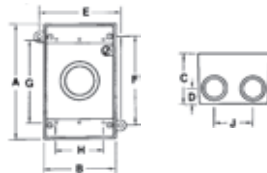

Cat. No.	Description	No. of Hubs	Hub Size (in.)	A (in.)	B (in.)	C (in.)	D (in.)	E (in.)	F (in.)	G (in.)	H (in.)	J (in.)	Cu. (in.)
Single Gang Outlet Boxes - 2-5/8 in. Deep (Cast Aluminum)													
IHD3-1	Single gang deep universal weatherproof box, 2-5/8 in. deep, silver, aluminum	3	1/2	4-9/16	2-13/16	2-5/8	5/8	3-3/16	3-1/2	3-1/4	1-7/8	-	24.8
IHD31GDC	Single gang deep universal weatherproof box, 2-5/8 in. deep, silver, aluminum	3	1/2	4-9/16	2-13/16	2-5/8	3/4	3-3/16	3-1/2	3-1/4	1-7/8	-	24.8
IHD3-2	Single gang deep universal weatherproof box, 2-5/8 in. deep, silver, aluminum	3	3/4	4-9/16	2-13/16	2-5/8	5/8	3-3/16	3-1/2	3-1/4	1-7/8	-	24.8
IHD3-3	Single gang deep universal weatherproof box, 2-5/8 in. deep, silver, aluminum	3	1	4-9/16	2-13/16	2-5/8	3/4	3-3/16	3-1/2	3-1/4	1-7/8	-	24.8
IHD4-1	Single gang deep universal weatherproof box, 2-5/8 in. deep, silver, aluminum	4	1/2	4-9/16	2-13/16	2-5/8	5/8	3-3/16	3-1/2	3-1/4	1-7/8	1-1/2	24.8
IHD4-2	Single gang deep universal weatherproof box, 2-5/8 in. deep, silver, aluminum	4	3/4	4-9/16	2-13/16	2-5/8		3-3/16	3-1/2	3-1/4	1-7/8	1-1/2	24.8

Mounting lugs and screws included in packaging
Raintight when used with appropriate Red Dot® covers