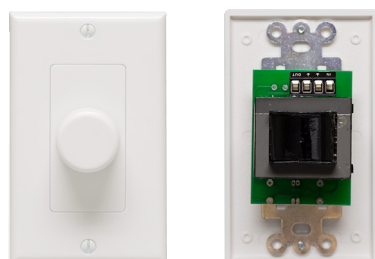

ALT-70V-50 50-Watt 70V Volume Control