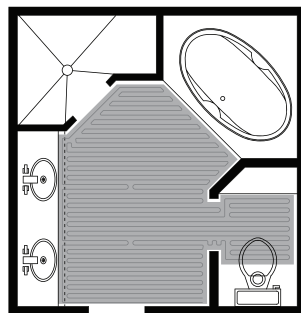

Custom Mat

PRODUCT OVERVIEW

Pre-built like an electric blanket, Nuheat Mat is an electric floor heating system that brings soothing heat to the following surfaces:

- Ceramic or porcelain tile
- Granite
- Marble
- Natural Stone
- Laminate/Engineered wood floors

Nuheat Mat is a pre-built floor heating system, meaning it does not require any on-site manipulation during installation. Thinset is applied to the subfloor, the pre-built Nuheat Mat is pressed onto the thinset, and flooring can be installed immediately. Nuheat Mat is compatible with all standard subfloor material and is only 1/8" in thick, making it ideal for installations where minimal floor buildup is desired. The pre-built aspect of Nuheat Mat guarantees even heat distribution as the heating wires are evenly spaced during production.

Nuheat Mat is available in over 70 standard mat sizes (squares and rectangles of various dimensions) off-the-shelf. A single standard mat can provide adequate floor heat coverage for most standard bathroom and living areas. Installers can also combine multiple standard mats to heat the desired area.

When full coverage cannot be achieved with Nuheat Standard Mats (example: areas with curves, angles, or obstructions), Nuheat Custom Mats mats are available to provide optimal coverage. Once area dimensions are submitted/confirmed, Nuheat Custom Mats mats are manufactured in only three days and will fit the exact shape of the area indicated in the submitted drawings. Just like Nuheat Standard Mats, Nuheat Custom Mats are pre-built, thereby guaranteeing even heat distribution without cold spots.

Nuheat Mats are available in 120 V and 240 V and produce 12 W/ft² (up to 15 W/ft² when required/specified).

KIT CONTENTS

- 1 Nuheat Mat floor heating system
- 1 Installation instruction manual