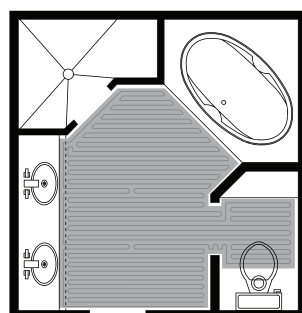

Custom Mat

PRODUCT OVERVIEW

Pre-built like an electric blanket, Nuheat Mat is an electric floor heating system that brings soothing heat to the following surfaces:

- Ceramic or porcelain tile
- Granite
- Marble
- Natural Stone
- Laminate/Engineered wood floors

Nuheat Mat is a pre-built floor heating system, meaning it does not require any on-site manipulation during installation. Thinset is applied to the subfloor, the pre-built Nuheat Mat is pressed onto the thinset, and flooring can be installed immediately. Nuheat Mat is compatible with all standard subfloor material and is only 1/8" in thick, making it ideal for installations where minimal floor buildup is desired. The pre-built aspect of Nuheat Mat guarantees even heat distribution as the heating wires are evenly spaced during production.

Nuheat Mat is available in over 70 standard mat sizes (squares and rectangles of various dimensions) off-the-shelf. A single standard mat can provide adequate floor heat coverage for most standard bathroom and living areas. Installers can also combine multiple standard mats to heat the desired area.

When full coverage cannot be achieved with Nuheat Standard Mats (example: areas with curves, angles, or obstructions), Nuheat Custom Mats mats are available to provide optimal coverage. Once area dimensions are submitted/confirmed, Nuheat Custom Mats mats are manufactured in only three days and will fit the exact shape of the area indicated in the submitted drawings. Just like Nuheat Standard Mats, Nuheat Custom Mats are pre-built, thereby guaranteeing even heat distribution without cold spots.

Nuheat Mats are available in 120 V and 240 V and produce 12 W/ft² (up to 15 W/ft² when required/specified).

KIT CONTENTS

- 1 Nuheat Mat floor heating system
- 1 Installation instruction manual