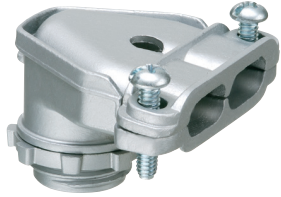

90° Duplex Connector

Zinc die-cast. Twin screw for Flex • NM • AC • MCI steel and aluminum jacketed cables • MCI-A cable.

CATALOG NUMBER	UPC/DCI/NAED MFG #018997	TRADE SIZE	KO SIZE	UNIT PKG	STD PKG	DIM A	DIM B	DIM C	DIM D	CABLE RANGE
84690	00090	3/8	1/2	10	100	1.087	1.707	1.965	.379	.512-.612

Refer to chart on page E-22 for a list of cable types.

Refer to chart on page E-25 for MCI-A cable ranges.

Concrete tight when taped.