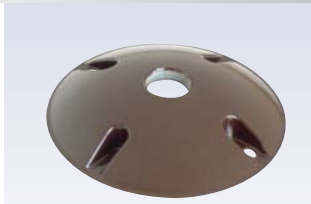

Neoprene.

Standard unit is a sand blasted aluminum finish. Some boxes and covers are also available with a powder coat paint finish.

ALUMINUM COVERS - Round

DC100

DC103

XCS

Universal Mounting Cover
CR-3

- Die cast aluminum cover with 1 (DC100) or 3 (DC103) 1/2" openings with 2 brass screws and a neoprene gasket.
- One installed plug included with DC103