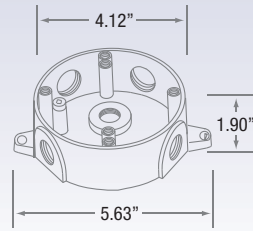

ALUMINUM BOXES - Round

Ideal for use in indoor/outdoor, commercial and industrial applications.

1/2DVXJ/C
3/4DVXJ/C

1/2DVXJ/LC
3/4DVXJ/LC

Dimensions

DEX-5

CAST BOX INTERNAL MOUNTING COVER ENTRIES HARDWARE GASKET FINISH

Precision die-cast aluminum, 4" diameter and 1-9/16" deep. Each unit has two opposing mounting feet.

There are 4 internal posts for mounting covers, 90° apart. Two additional posts 180° apart for universal cross bars. One post for ground wire screw plus all posts are 10-24 tapped.

Stamped aluminum installed with two brass screws.

5 conduit entries, four on the side, one on the bottom, threaded, available as 1/2" or 3/4".

Each unit comes complete with four plugs installed, threaded to match side conduit entries and one ground screw installed.