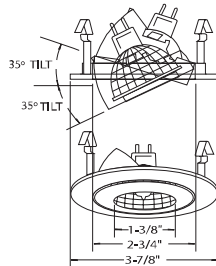

Galleria

B1312SN

Fully Adjustable (35° Tilt)

DESCRIPTION:

- Offers hidden light technology
- Trim may be regressed or outgressed 35°
- Can take up to 2 optical accessories
- All die-cast construction for functional and aesthetic use
- Unitized optics guarantee proper alignment of lamp

B1312 ____