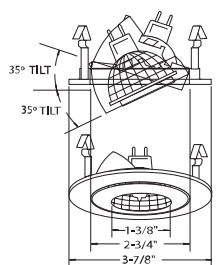

Galleria

B1368W-WH

Fully Adjustable w/ Baffle (35° Tilt)

DESCRIPTION:

- Offers hidden light technology
- Trim may be regressed or outgressed 35°
- Can take up to 2 optical accessories
- Unitized optics guarantee proper alignment of lamp
- Built w/ deep baffle technology for glare-free illumination

B1368 ____ - ____