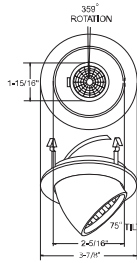

### B1306WH

Fully Adjustable  
(75° Tilt, 359° Rotation)

**DESCRIPTION:**

- Lamp holder adjusts 75° tilt and rotates 359°
- Used to accentuate an artwork or a particular object
- All die-cast construction for functional and aesthetic use
- Relamps from the front