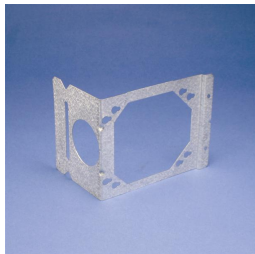

Electrical Box Bracket to Stud – H23TC

- Easily attaches 4" and 4 11/16" outlet boxes to metal or wood studs
- Support leg reduces movement of box in wall
- Offset design and use of SMS8 low profile self-tapping screws (not included) reduce dry wall bulge

Part Number	H23TC
Material	Steel
Finish	Pre-galvanized
Stud Wall Depth	2 1/2" 3 1/2"
Standard Packaging Quantity	100 pc
UPC	78285633092
UNSPSC	39121321

WARNING

ERICO products shall be installed and used only as indicated in ERICO's product instruction sheets and training materials. Instruction sheets are available at www.erico.com and from your ERICO customer service representative. Improper installation, misuse, misapplication or other failure to completely follow ERICO's instructions and warnings may cause product malfunction, property damage, serious bodily injury and death.