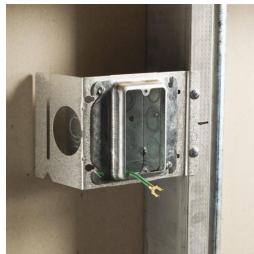

Electrical Box Bracket to Stud – H23TC

- Easily attaches 4" and 4 11/16" outlet boxes to metal or wood studs
- Support leg reduces movement of box in wall
- Offset design and use of SMS8 low profile self-tapping screws (not included) reduce dry wall bulge

Part Number	H23TC
Material	Steel
Finish	Pre-galvanized
Stud Wall Depth	2 1/2" 3 1/2"
Standard Packaging Quantity	100 pc
UPC	78285633092
UNSPSC	39121321

WARNING

ERICO products shall be installed and used only as indicated in ERICO's product instruction sheets and training materials. Instruction sheets are available at www.erico.com and from your ERICO customer service representative. Improper installation, misuse, misapplication or other failure to completely follow ERICO's instructions and warnings may cause product malfunction, property damage, serious bodily injury and death.