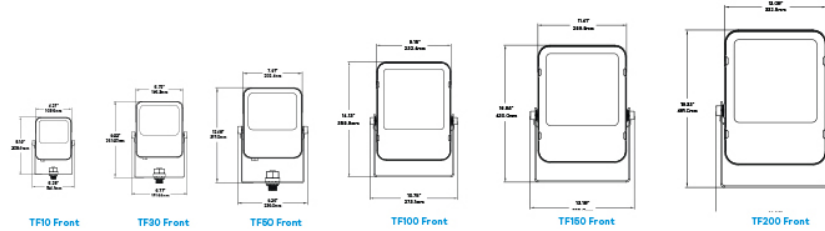

Ordering guide

example: TF200-NW-G1-Y-FL-B-BZ

Luminaire	LED Color	Generation	Mounting	Distribution	Voltage	Finish
TF10 LED Slim Flood 10W TF30 LED Slim Flood 30W TF50 LED Slim Flood 50W TF100 LED Slim Flood 100W TF150 LED Slim Flood 150W TF200 LED Slim Flood 200W	NW Neutral White 4000K 80CRI	G1 Generation 1	K Knuckle Mount (1/2" NPS male) & Yoke Mount combination Y Yoke Mount only	FL Flood	B 120-277VAC	BZ Bronze