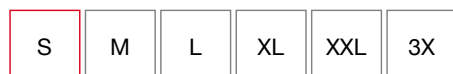

Size - S (2373)

This product is no longer available. Feel free to contact us for suggestions of other products that may fit your needs. [Contact Us \(/contact\)](#)

KEY FEATURES

Heat Core Body Areas: Durable carbon fiber heating zones distribute and maintain heat to chest and back