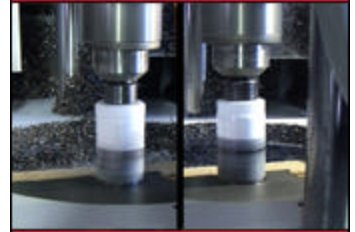

Milwaukee Tool TV

Ice Hardened™ Hole Saw Race