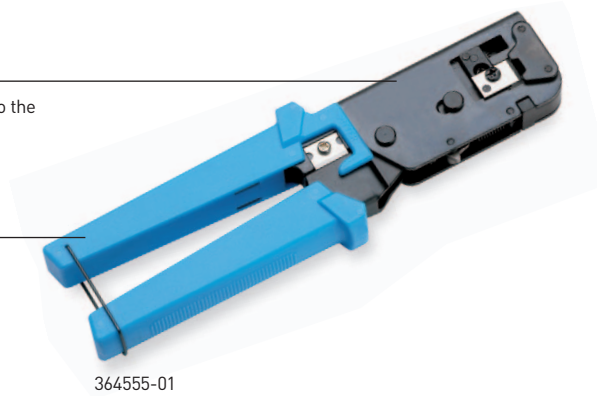

# On-Q/Legrand® Home Systems Installation Tools

Whether you're crimping, tightening, terminating or stripping, On-Q offers all of the professional quality tools you need on the job site.

## EZ-RJ45 MODULAR PLUG HAND TOOL

Used to terminate Cat 5e cable to the EZ-RJ45 Modular Plug.

Convenient trimmer trims cable in a single motion.

Simplify terminations. The EZ Crimp Plug allows wires to be inserted through the plug. Wires extending out make it easy to verify wire sequence.

## RELATED PRODUCTS

	<p>RADIAL TAPER COMPRESSION TOOL 364247-01</p>		<p>RG-6 COAX STRIPPER 362721-02</p>		<p>Cat 5e STRIP AND FIT TOOL 363292-01</p>
--	--	--	---	--	--

PART #	DESCRIPTION
364378-01	Palm Tool – Vertical-Style RJ45
364406-01	High-Performance RJ45 Modular Plug Hand Tool
364685-01	Mini Coax Stripper
364687-01	Mini Coax Stripper Replacement Blades
364579-01	AnyPort Express Coax Crimp Tool
364555-01	EZ-RJ45 Modular Plug Hand Tool
364646-01	EZ-RJ45 Tool Replacement Blade (2 Pack)
364710-01	Express Universal Compression Tool
364483-01	Basic Installation Video
363292-01	Cat 5e Strip and Fit Tool