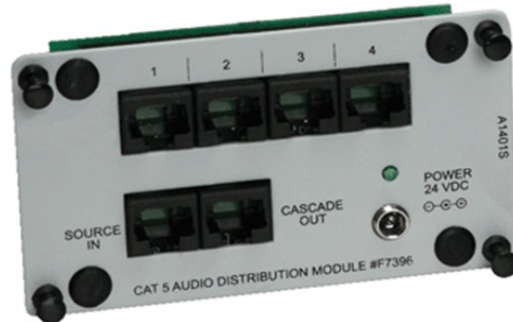

lyriQ Single Source, Four Zone Distribution Module

AU7396

With the lyriQ single source, Four-Zone Distribution Module you will experience unprecedented flexibility in whole house music.

features & benefits

- Automatically overrides the remote source
- For use with the lyriQ Audio System

specifications

General Info

Cable Type: Cat 5e
Color: Grey
finish: Black Powder Coat
Footprint: Single-Bay
Product Series: Classic
Type: Audio Distribution Module

Dimensions

Depth Metric: 4.3 cm

Depth U S: 1.7"

Height Metric: 7.4 cm

Height U S: 2.9"

Width Metric: 16.3 cm

Width U S: 6.42 in

Technical Information

Amps: 2.5A

Compatible Power Supplies: 24V, 2.5A PW1060 (not included)

Material: 18 Guage Cold Rolled Steel

Mounting: Enclosure

Volts D C: 24VDC

Receptacle Type: RJ45

Number Of Receptacles: 6