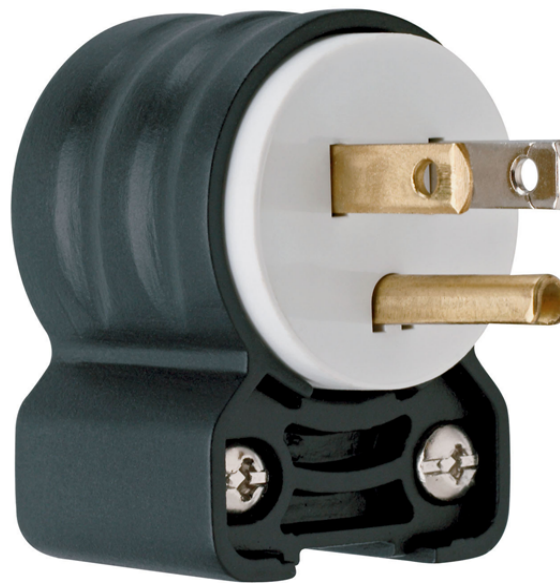

Extra-Hard Use (EHU) Angled Devices - Plug, Black & White

PS5266SSAN

Straight Blade Plug 2pole 3wire 15amp
125volt Angle

features & benefits

- Angle plugs and adapters both allow for 4-position face rotation.
- Tri-drive assembly and cord-grip screws are standard on all angle adapters.
- Angle adapter (sold separately as catalog number EHU15AN) will accommodate all Pass & Seymour EHU-style Straight Blade plugs and connectors on a retrofit basis. Simply remove the straight handle body from the plug or connector face assembly, and replace with the angle adapter.
- For covering patents, see www.legrand.us/patents.

specifications

General Info

Color: White, Black

Listing Agencies/Third Party Information

CSA Standard: Yes
cULus: No
cURus: No
Federal Spec: Yes
Fed Spec Number: WC596
UL Listing No: 498
UL Standard: Yes
UN SPS C: 39121402
UR: No

Dimensions

Depth U S: 1.350"
Height U S: 2.130"
Width U S: 1.530"

Technical Information

Volts A C: 125
Grade Type: Specification

Buy American Act Compliance

Country of Origin: MEXICO
Buy American Act Status: Trade Agreement Act Compliant