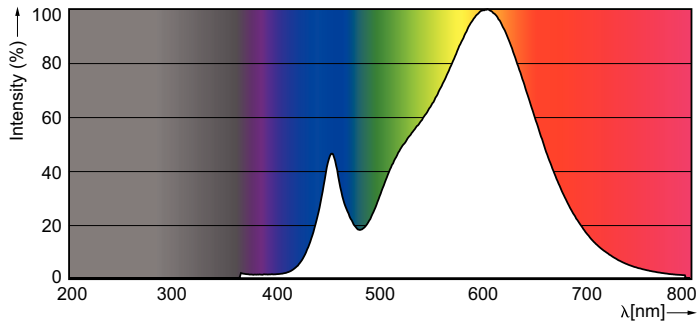

Photometric data