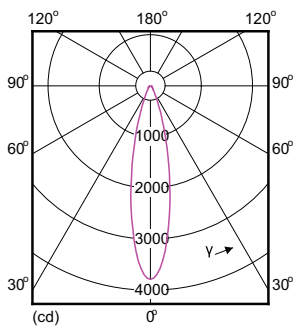

Photometric data